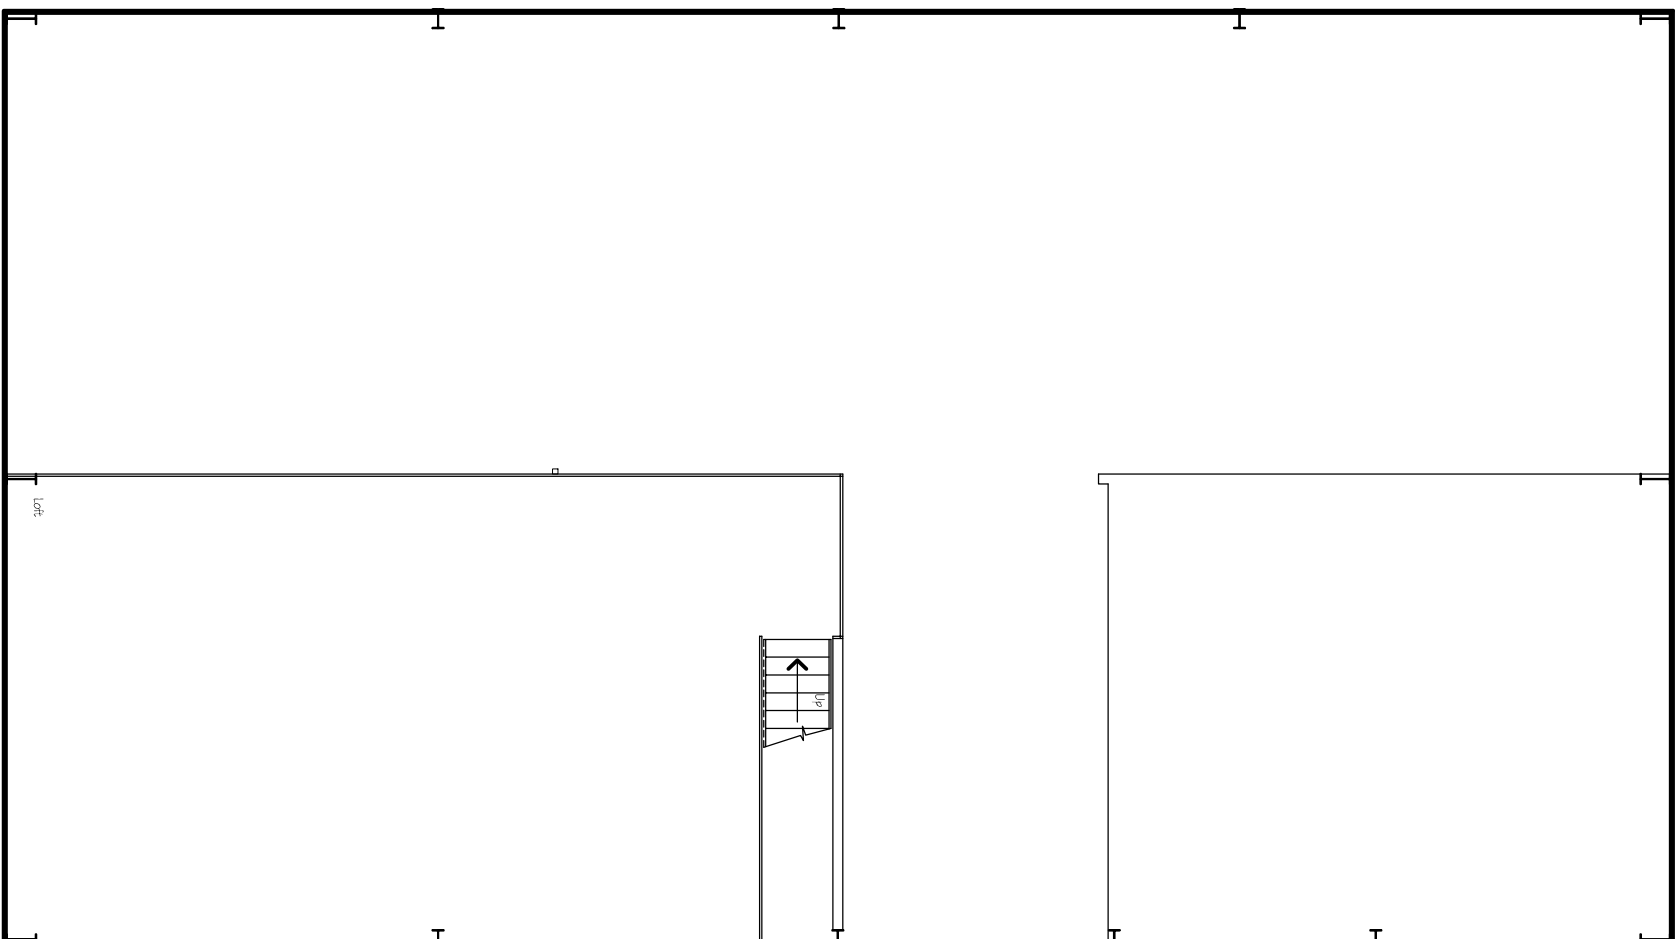

PLANNING

CLIENT:
Mr and Mrs M Taylor

ADDRESS:
The Coppice Farm, Akeley Wood,
AKELEY, MK1 85BN

CONTACT:
Mr. M Taylor

SITE:
The Coppice Farm
Akeley Wood
AKELEY, MK1 85BN

SCHEME:
Proposed Change of Use with
Associated Internal and External works.

DRAWING TITLE:
Proposed Plans

DATE: April 2024
DRAWN: david henrius

SCALE: 1:100
REV:

DRAWING No:

P/24/094/005

PROPOSED GROUND FLOOR PLAN

PROPOSED LOFT FLOOR PLAN

PROPOSED ROOF PLAN