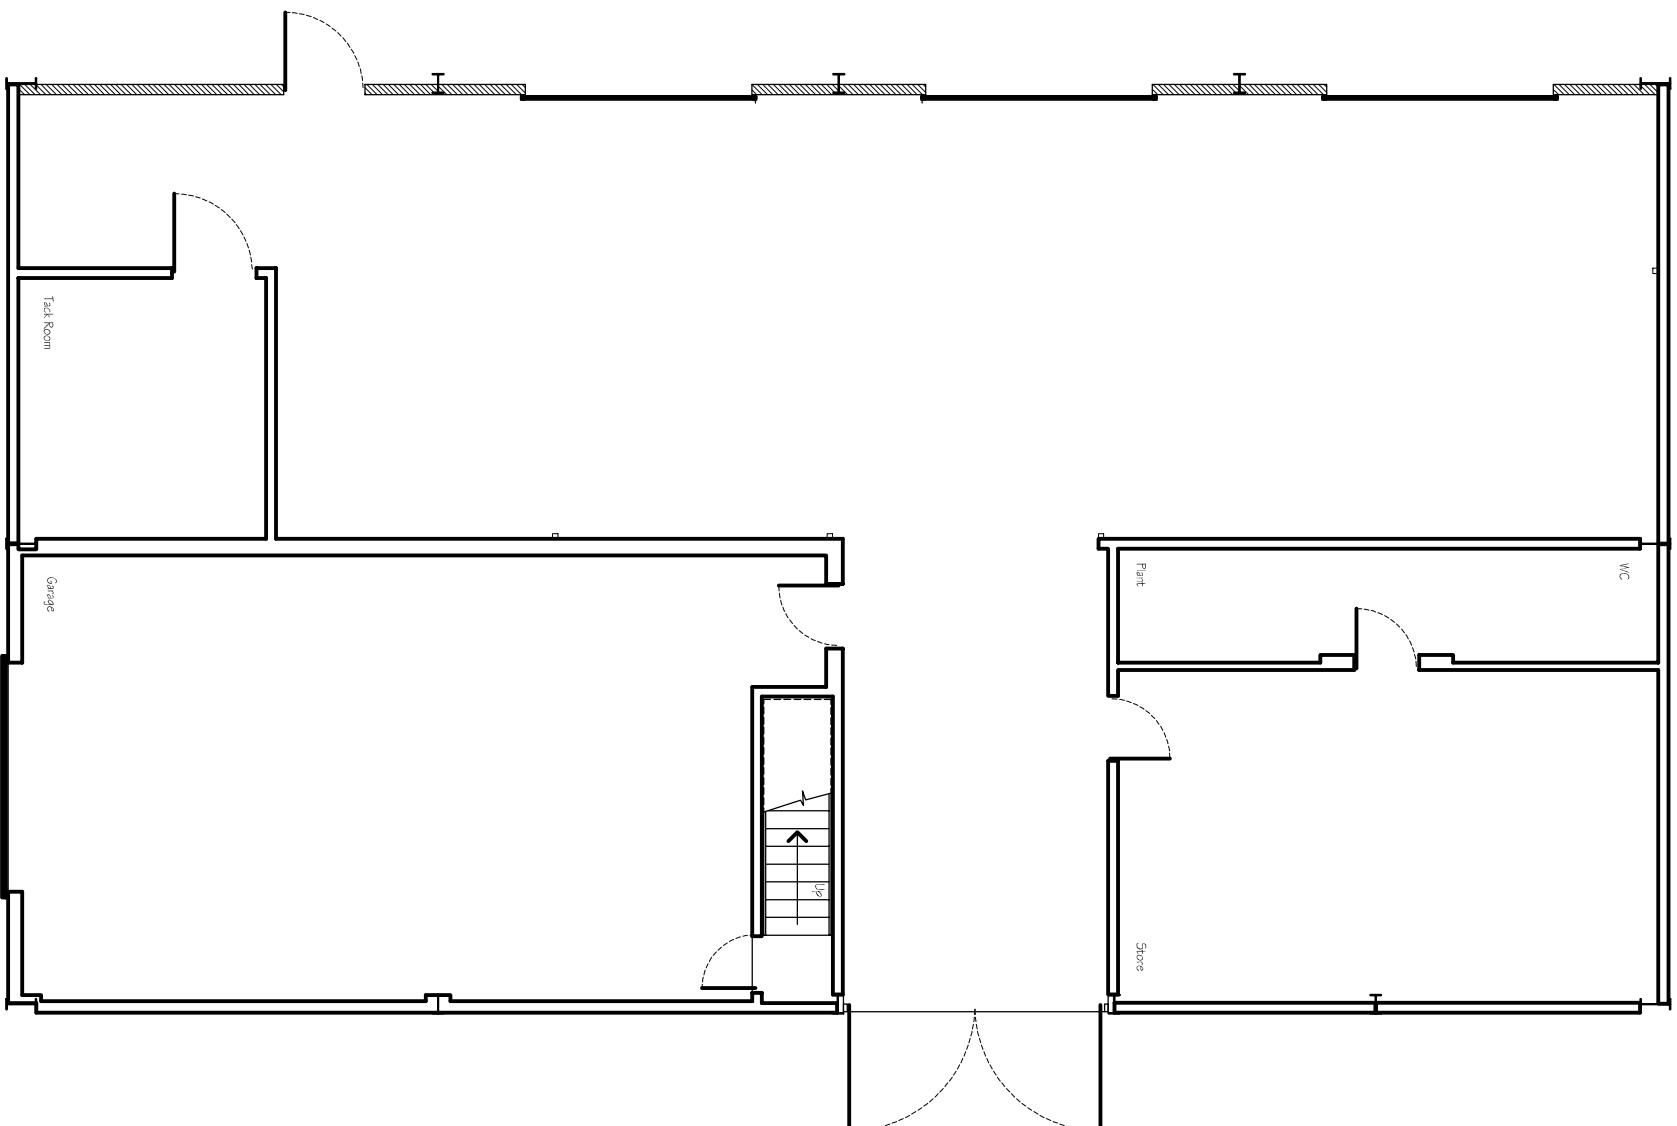

PLANNING

CLIENT:
Mr and Mrs M Taylor

ADDRESS:
The Coppice Farm, Akeley Wood,
AKELEY, MK1 85BN

CONTACT:
Mr. M Taylor

SITE:
The Coppice Farm
Akeley Wood
AKELEY, MK1 85BN

SCHEME:
Proposed Change of Use with
Associated Internal and External works.

DRAWING TITLE:
Proposed Plans

DATE: April 2024
DRAWN: david henrius

SCALE: 1:100
REV:

DRAWING No:

P/24/094/005

PROPOSED GROUND FLOOR PLAN

PROPOSED LOFT FLOOR PLAN

PROPOSED ROOF PLAN