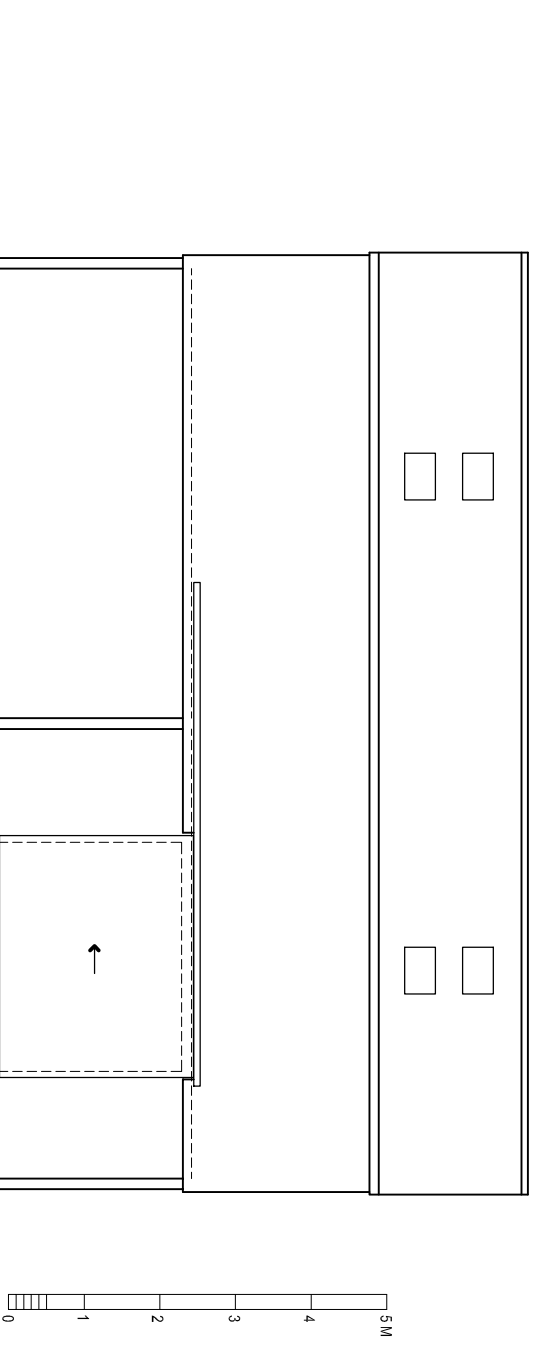

PLANNING

EXISTING END NORTH-EAST ELEVATION

EXISTING FRONT NORTH-WEST ELEVATION

EXISTING REAR SOUTH-EAST ELEVATION

EXISTING SIDE SOUTH-WEST ELEVATION

CLIENT:

Mr and Mrs M Taylor

ADDRESS:

The Coppice Farm, Akeley Wood,
AKELEY, MK1 85BN

CONTACT:

Mr M Taylor

SITE:

The Coppice Farm
Akeley Wood
AKELEY, MK1 85BN

SCHEME:

Proposed Change of Use with
Associated Internal and External works.

DRAWING TITLE:

Existing Plans

DATE:

April 2024

DRAWN:

david henous

SCALE:

1:100

REV:

A2

DRAWING No:

P/24/094/004