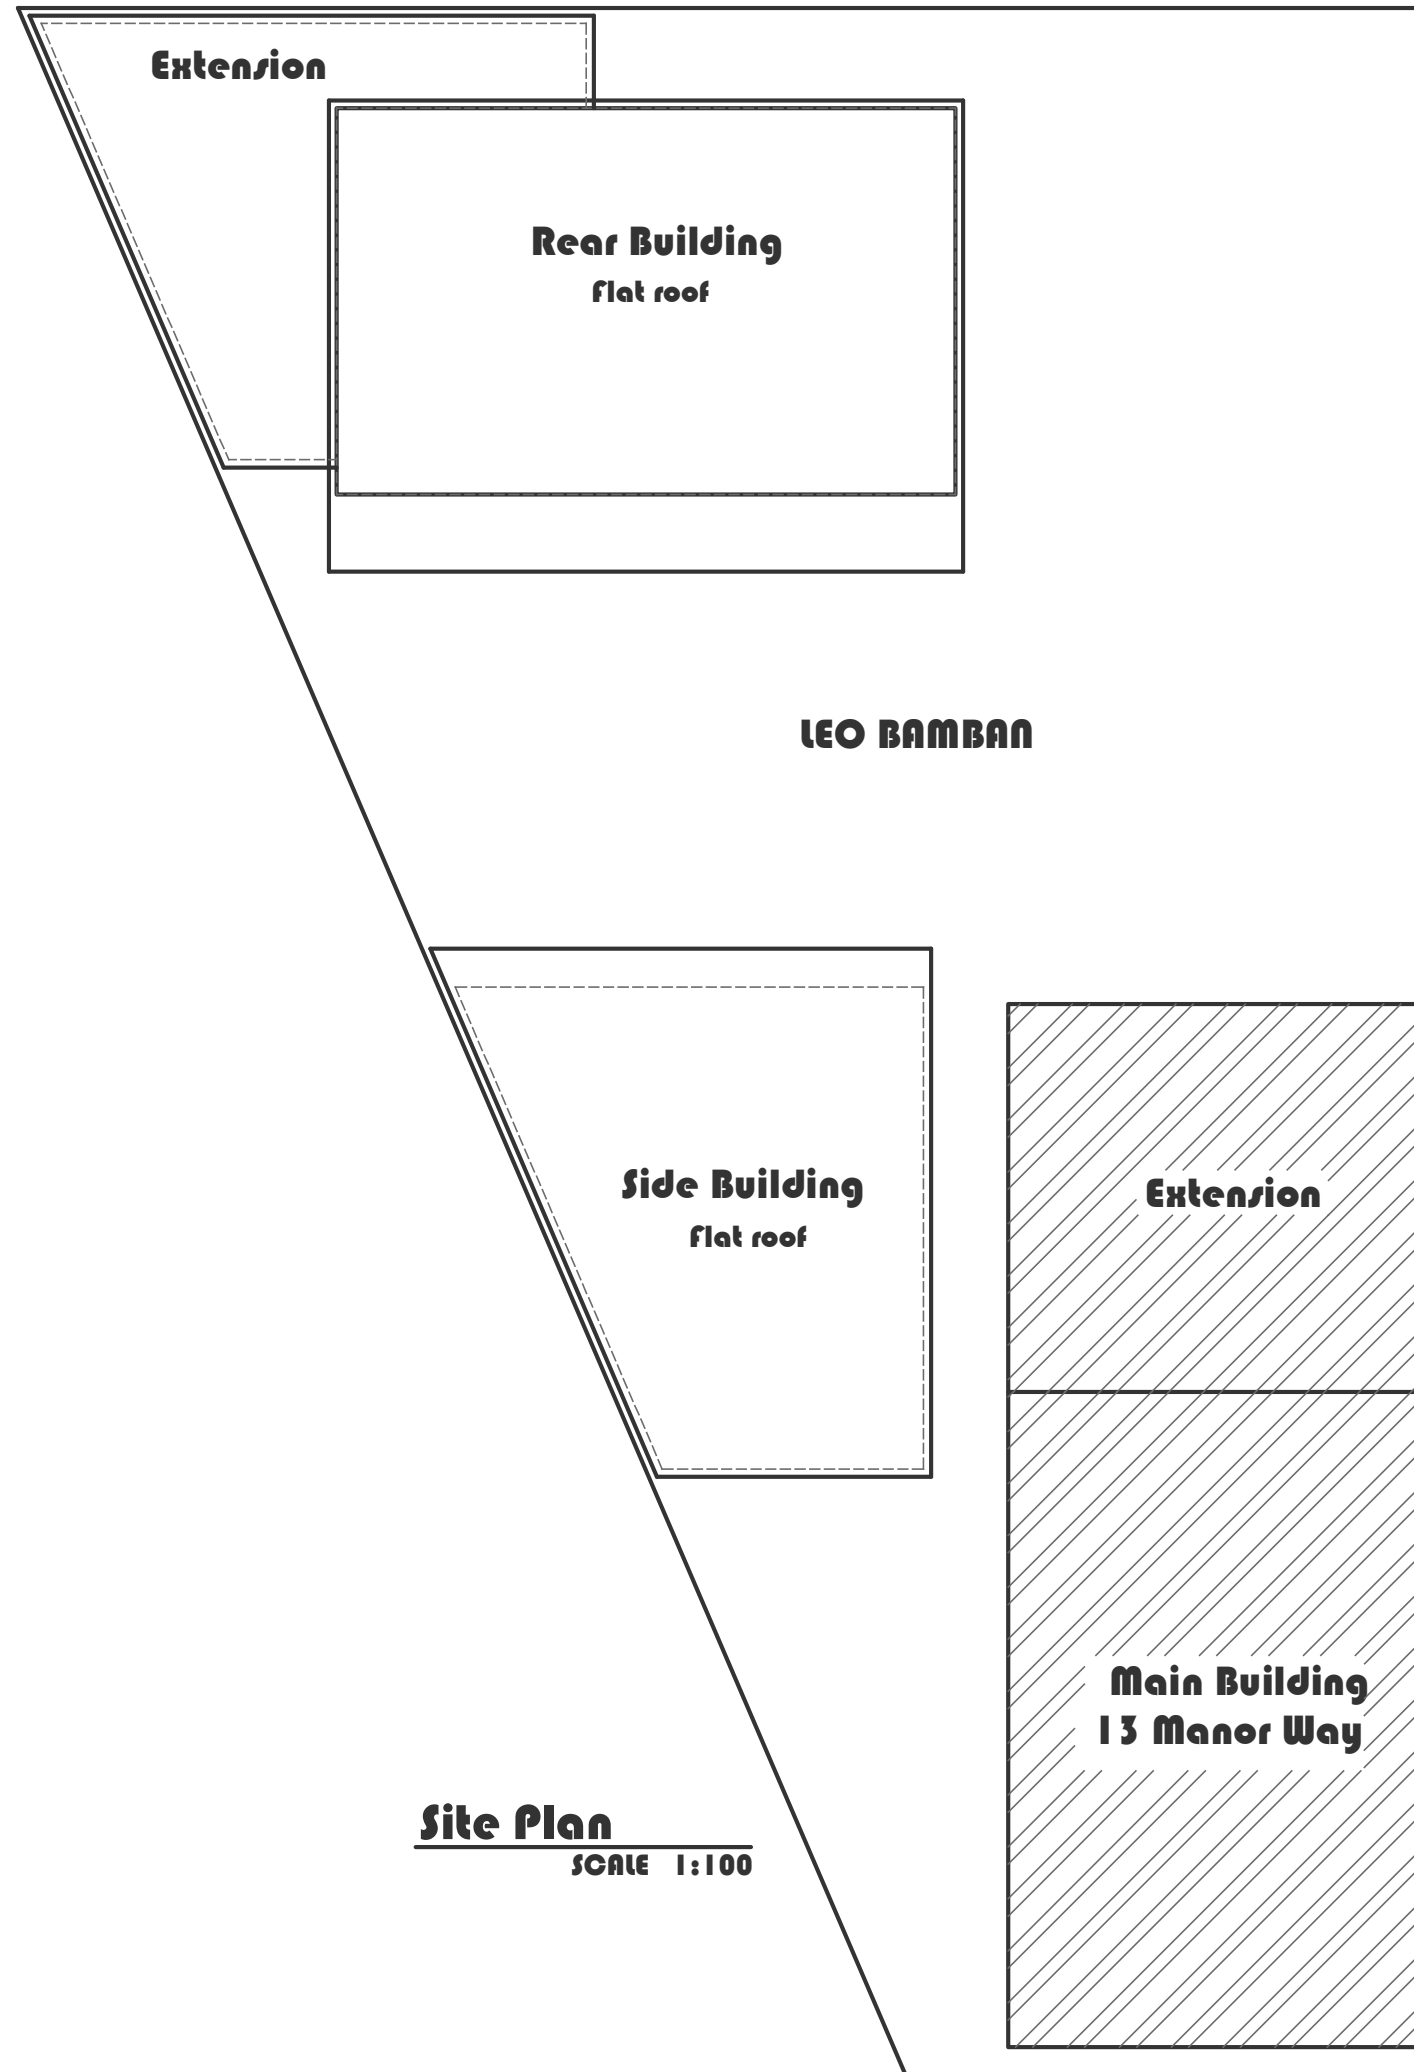

Site Plan
SCALE 1:200

Site Plan
SCALE 1:100

LEO BAMBAN

LB DESIGN

BUILDING SERVICES

3 Mayfield House, Bull lane, Gerrards Cross
Buckinghamshire SL9 8RX
email: bambanleo@aol.com
Mobile: 07957150872

Job title **13 Manor Way
London NW9 6JD**
DWG. title

SITE PLAN

DWG. NO.
13MW A-00

Drawn by:
LEO BAMBAN

Date: **06/03/2024** Scale
ASH

Rev.	Description	Date