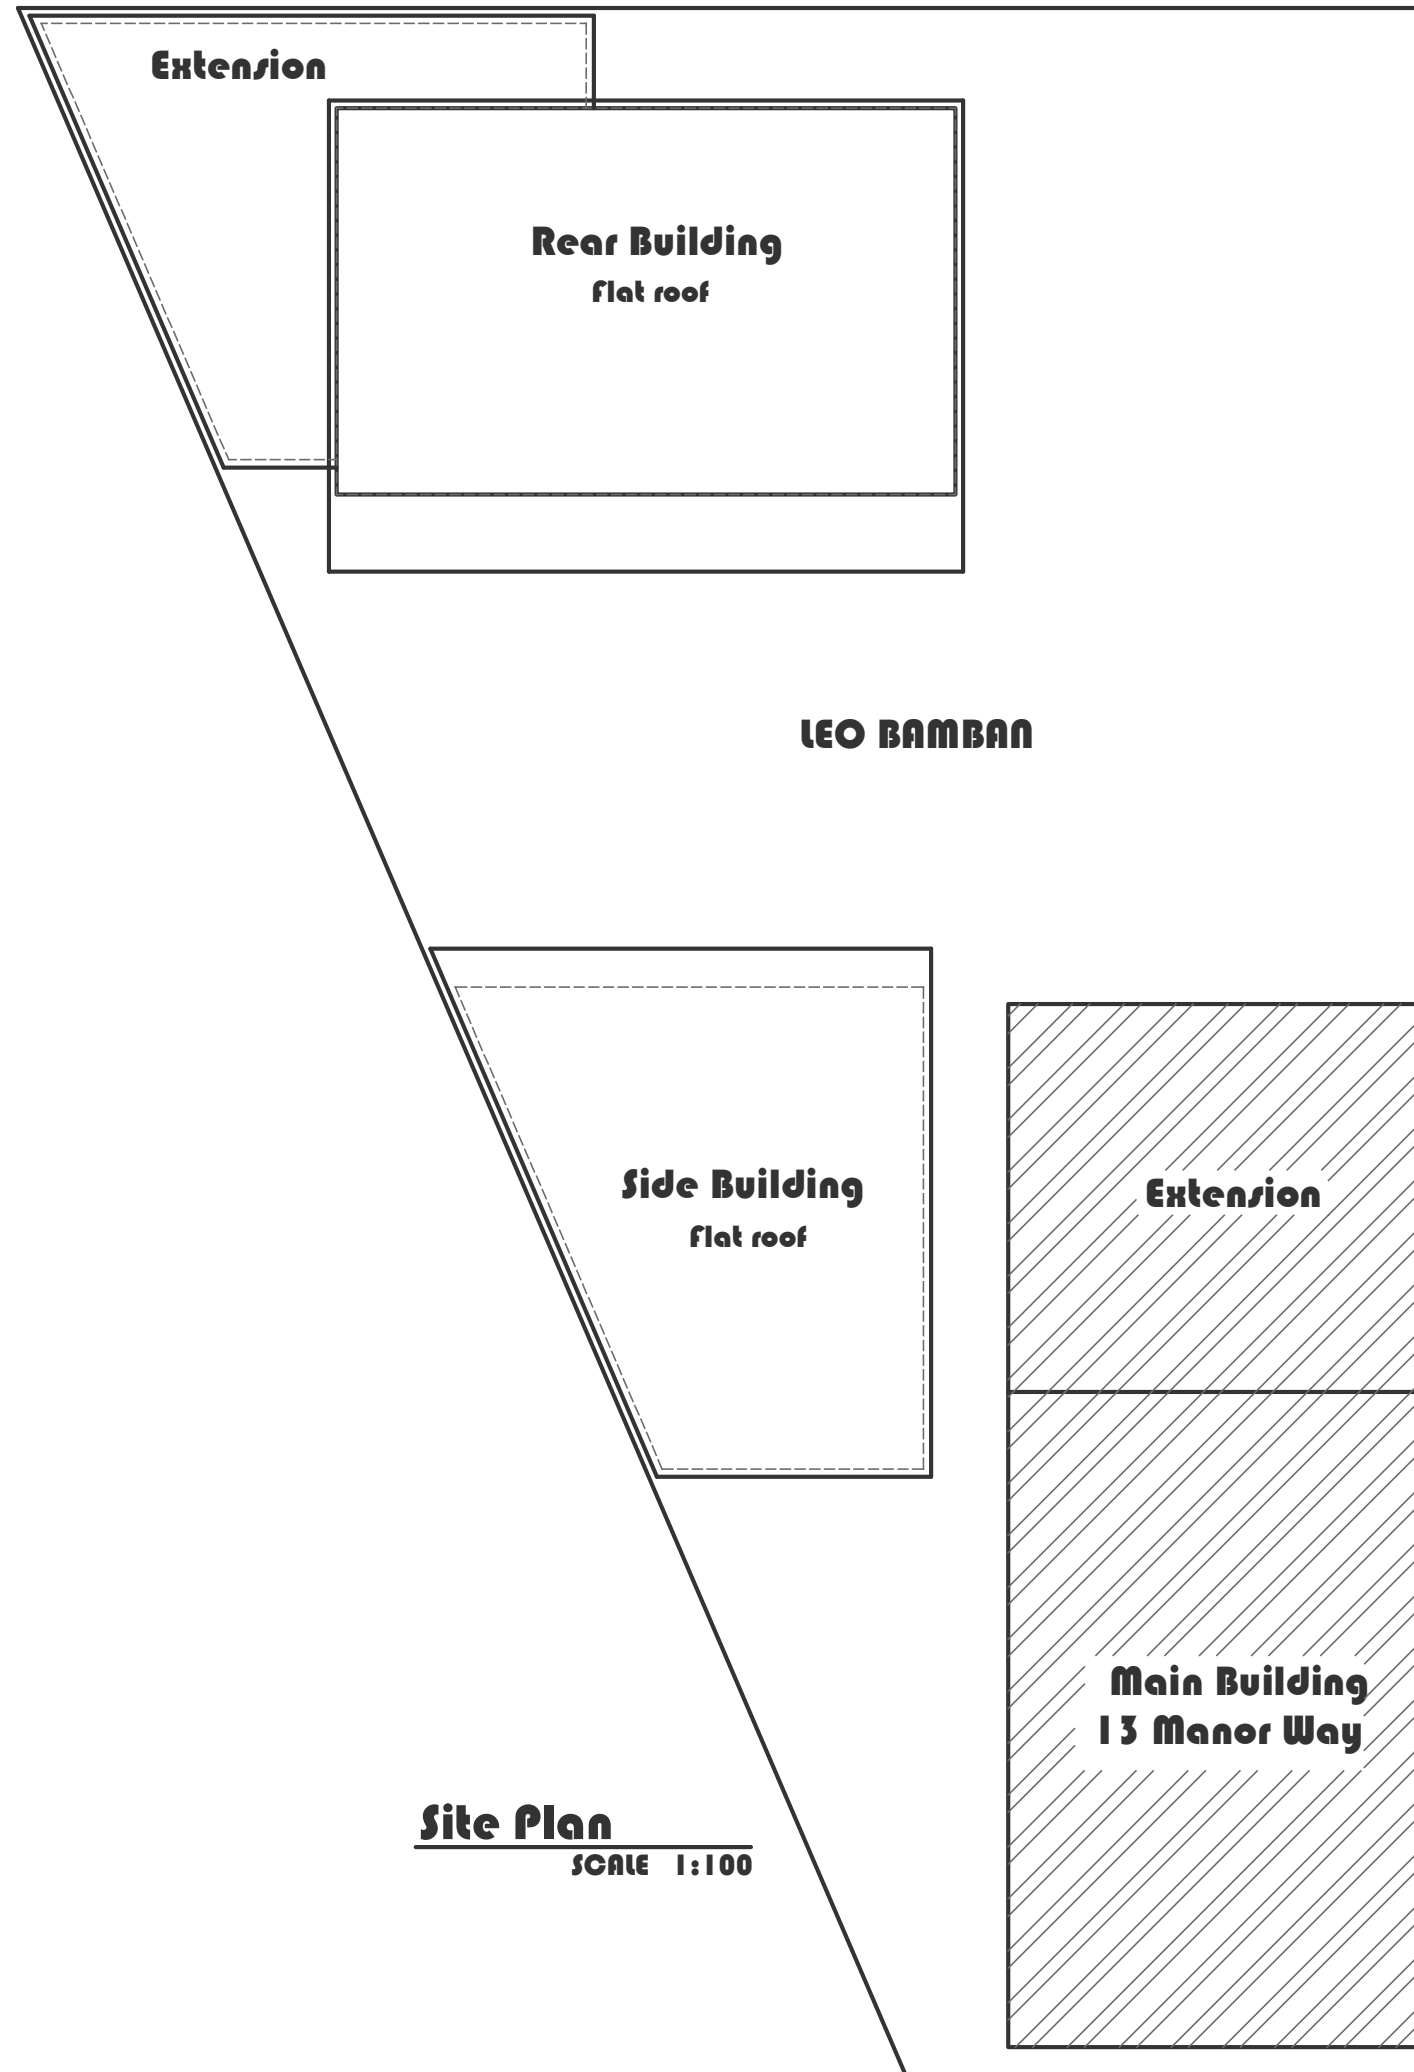

**Site Plan**  
SCALE 1:200

**Site Plan**  
SCALE 1:100

**LB DESIGN**

**BUILDING SERVICES**

3 Mayfield House, Bull Lane, Gerrards Cross  
Buckinghamshire SL9 8RX  
email: bambanleo@aol.com  
Mobile: 07957150872

Job title **13 Manor Way  
London NW9 6JD**

DWG. title

**SITE PLAN**

DWG. NO.

**13MW A-00**

Drawn by:

**LEO BAMBAN**

Date:

**06/03/2024**

Scale

**ASH**

Rev.	Description	Date