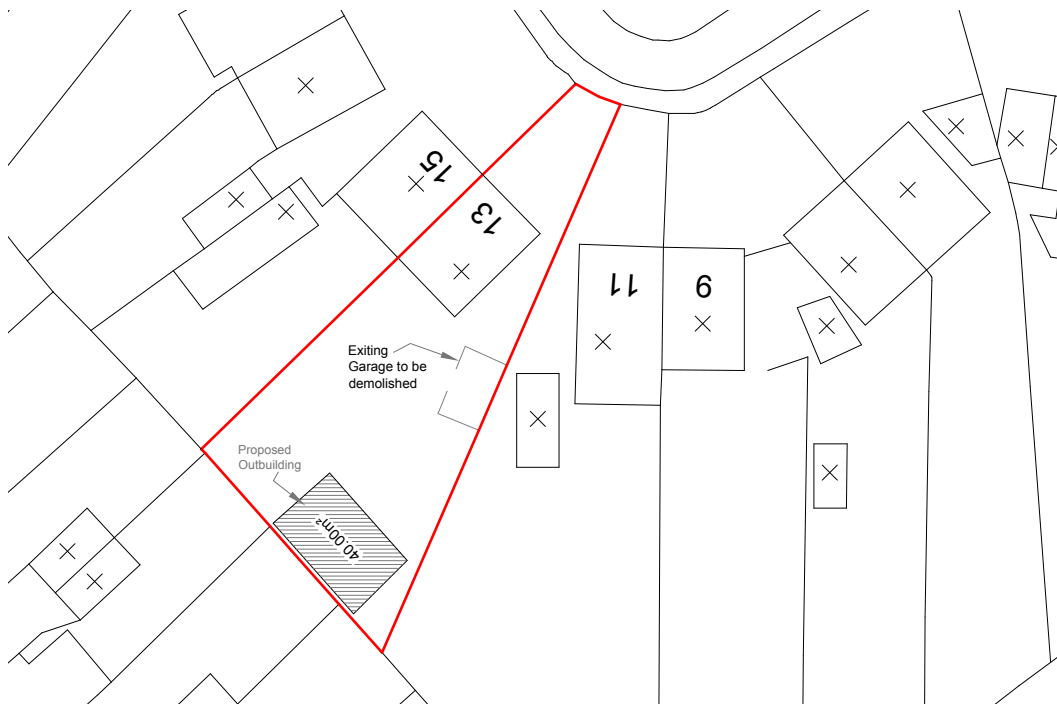

Location Plan

Scale: 1:1250

1:1250

Block Plan

Scale: 1:500

1:500

	Project:	Title:	Scale: 1:1250/500@A4
	13 Manor Way London NW9 6JD	Location Plan Block Plan	Date: 14.07.2022
			Drawing No.: LBA 3091L - 02/LB
			Revision
info@lbarchigroup.co.uk		Mob: 07710410150	