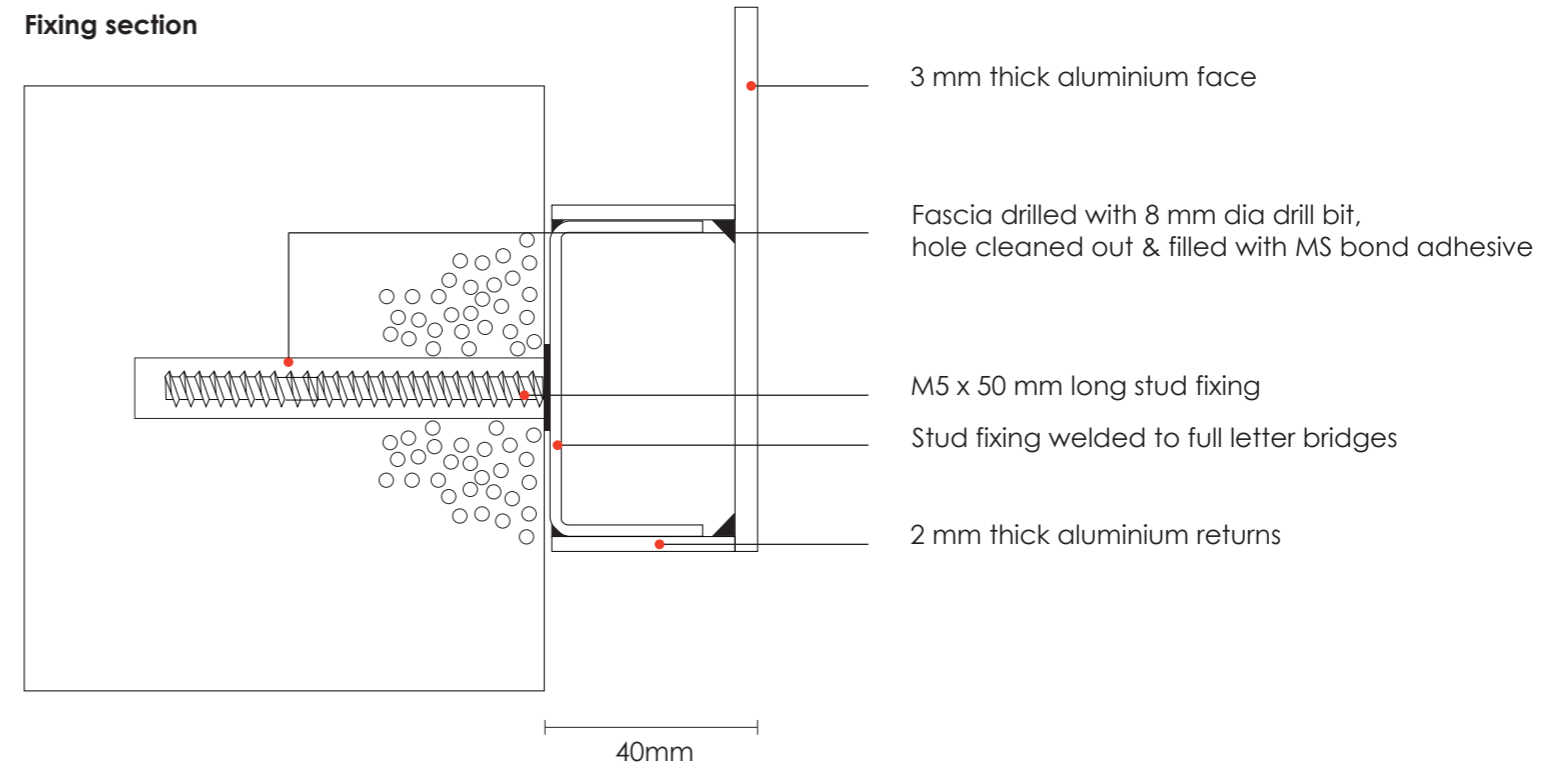

approx 5.5 mtrs
from ground level to
underside of letters

Faculty of Arts and Creative Industries

NAVIGATOR
s i g n s

Sign ref B - Specification

Non-illuminated individual built up aluminium lettering, 600 mm high Futura Medium capitals & lower case, fabricated to a return depth of 40 mm, fitted flush to wall by means of stud fixings.

Letters powder coated White RAL 9016 - Gloss finish.

13525 mm

Faculty of Arts and Creative Industries | 600 mm

NAVIGATOR
s i g n s