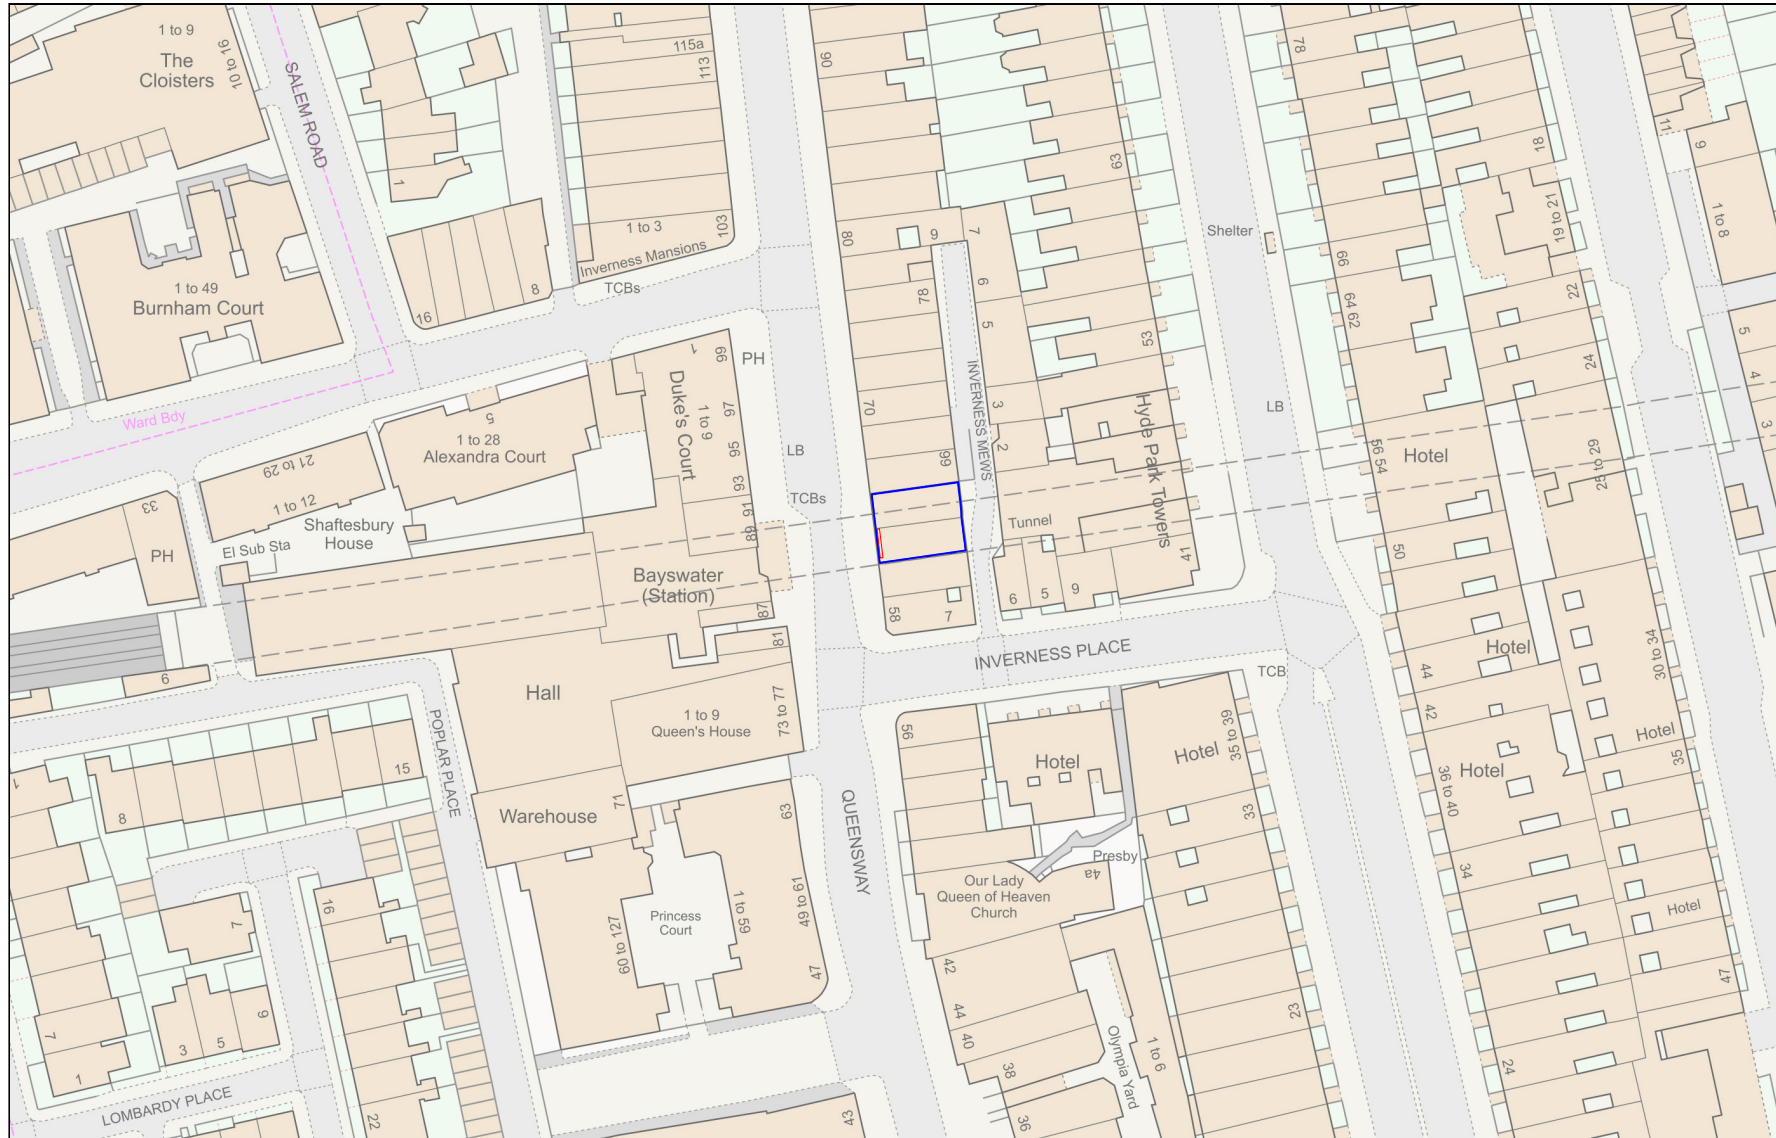

Location Plan

Site Address: Tesco Express, 62-64, Queensway, London, W2 3RL

Date Produced: 16-Apr-2024

Scale: 1:1250 @A4

Planning Portal Reference: PP-12841760v2