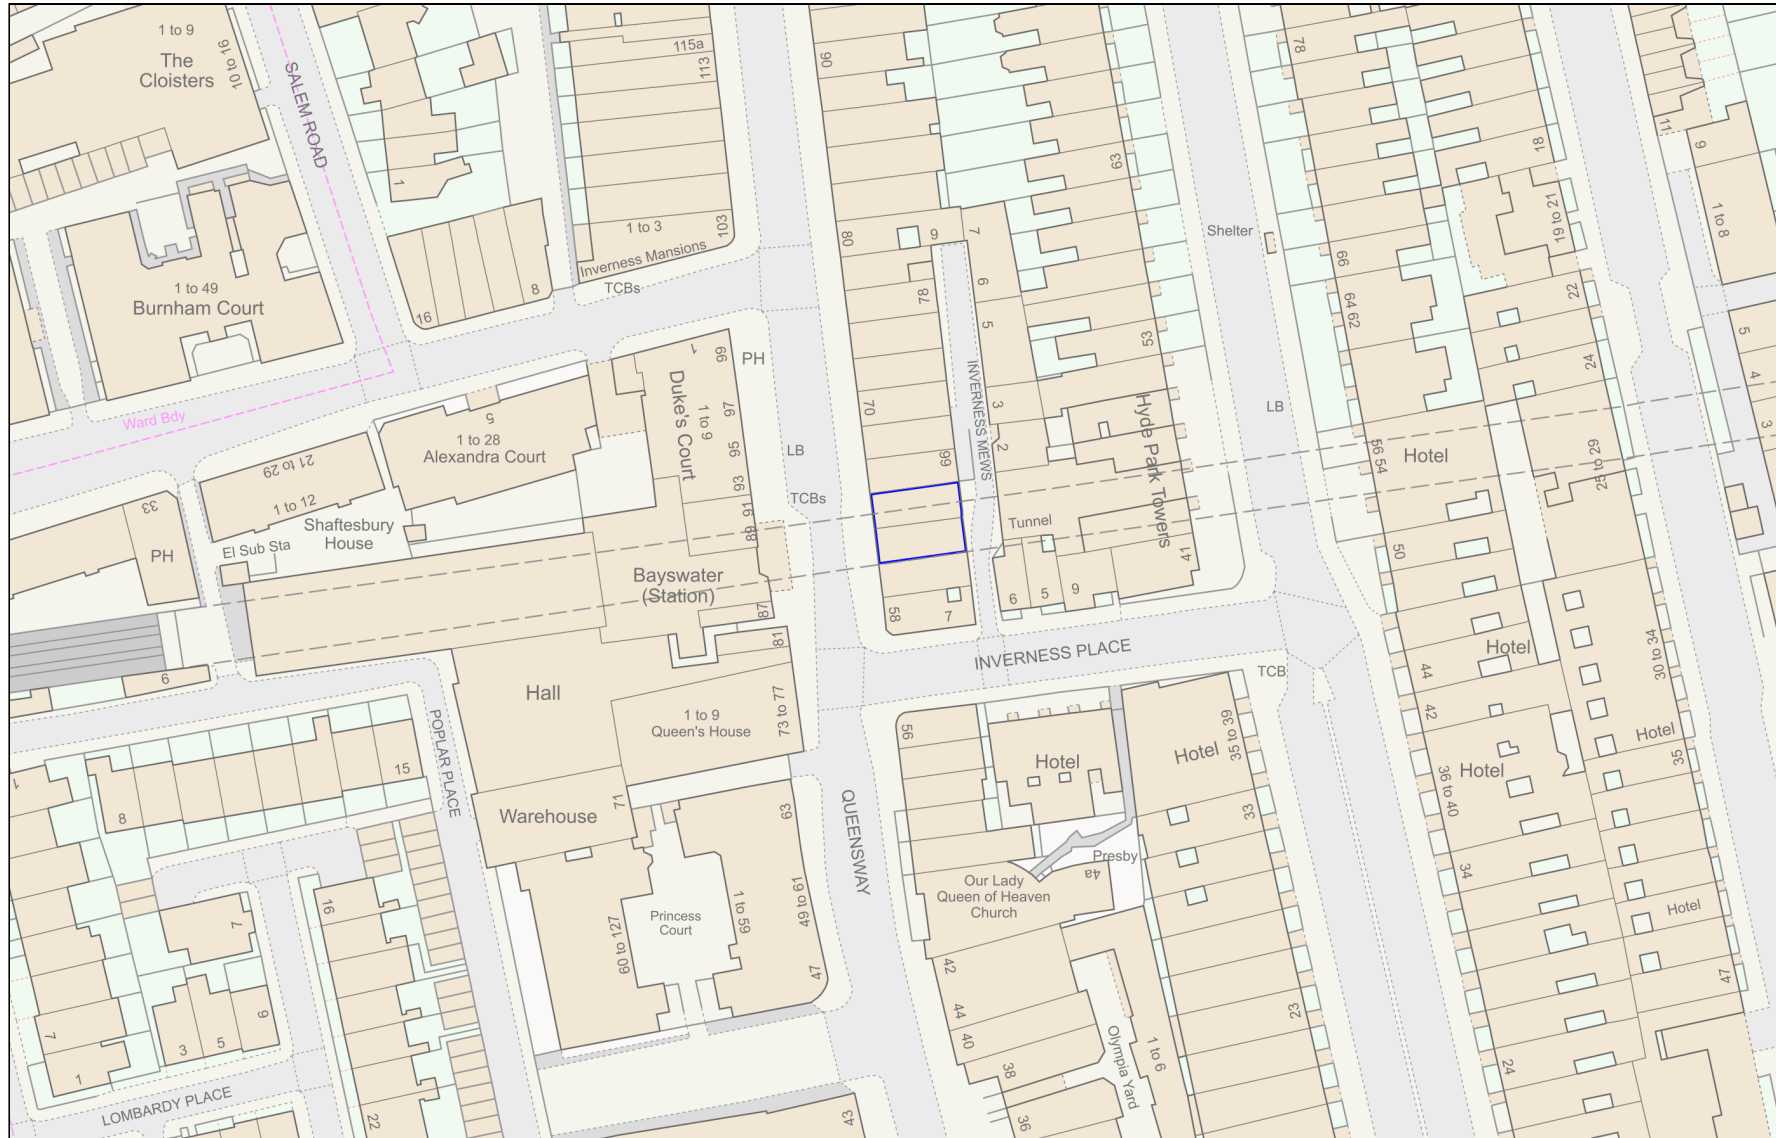

Location Plan

Site Address: Tesco Express, 62-64, Queensway, London, W2 3RL

Date Produced: 16-Apr-2024

Scale: 1:1250 @A4

Planning Portal Reference: PP-12841760v2