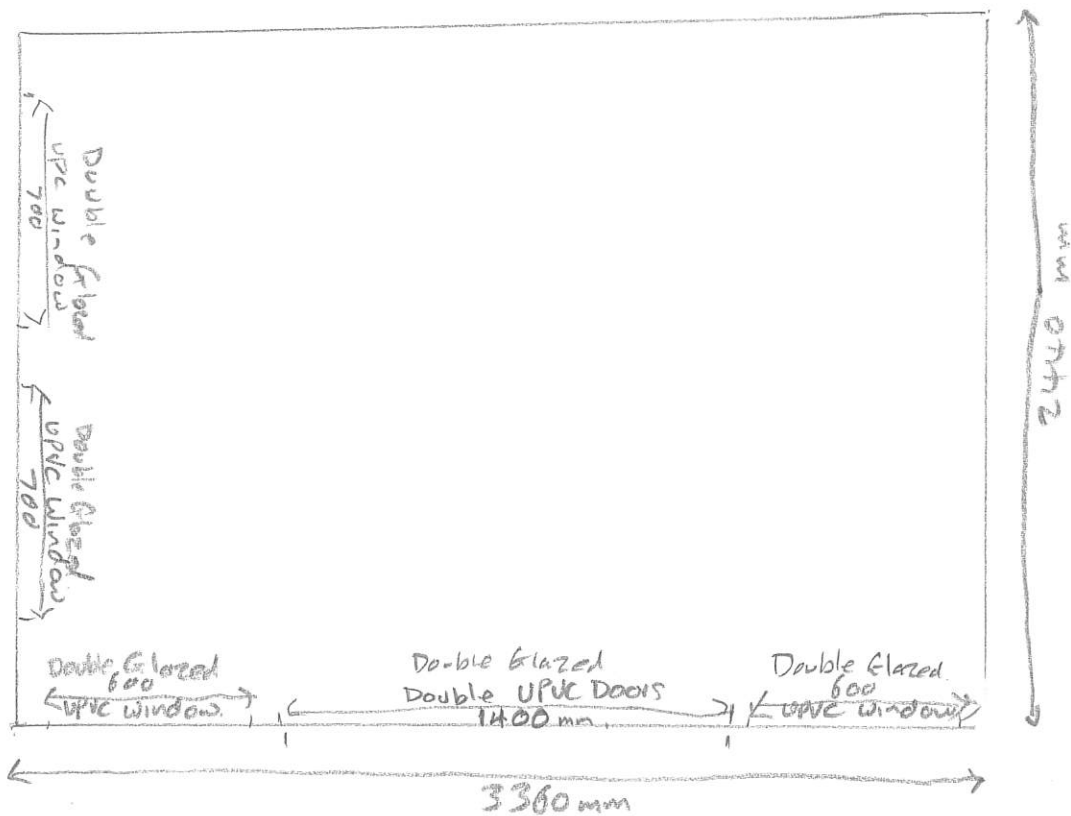

RECEIVED

11 APR 2024

Composite Summerhouse / Garden Room

128 Southella Way Hulo 7LY

FLOOR PLAN

Room is of composite construction and sat upon a compacted pebble base