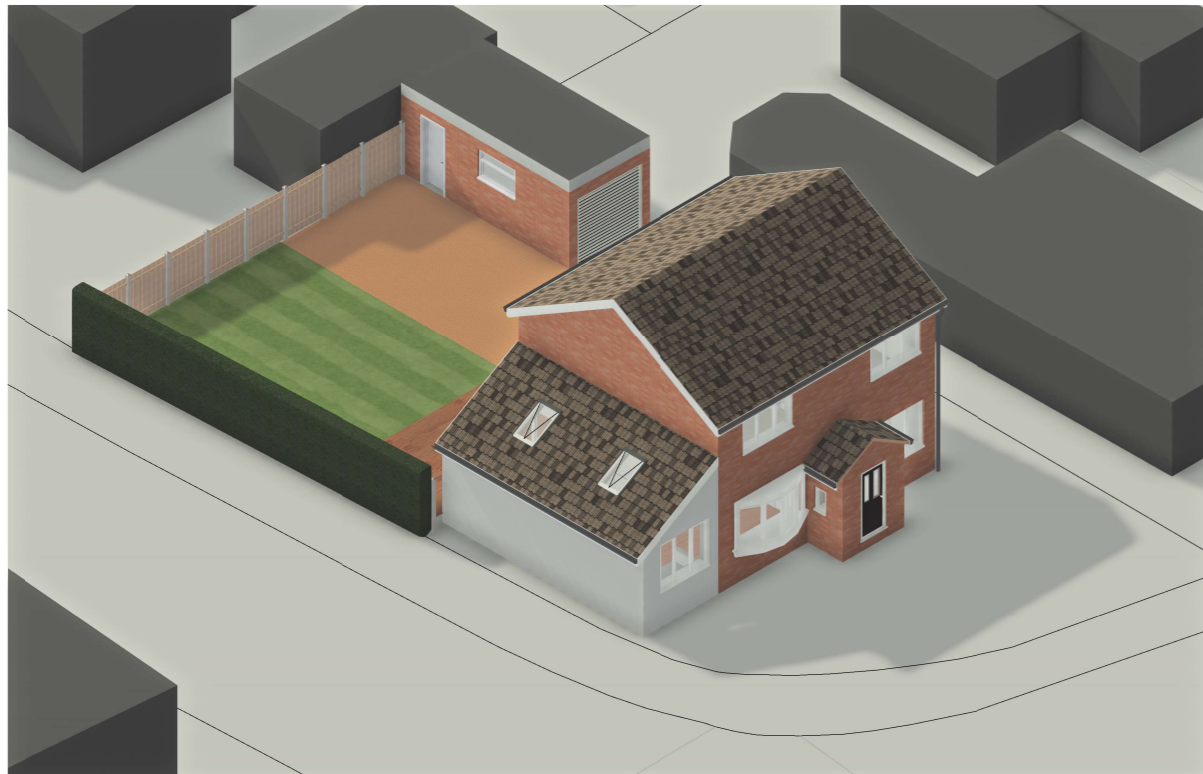

Internal Render 1

Internal Render 2

Proposed 3D - Front

Proposed 3D - Rear

	<p>PROJECT Single Storey Side Extension to 46 Maplewood Avenue</p>	<p>CLIENT Mat Thomas &amp; Jane Moore</p>	<p>TITLE Proposed 3D Views</p>	<p>DRAWN BY CT</p>	<p>DATE 11/04/2024</p>	<p>SCALE (@ A1)</p>	<p>DRAWING NUMBER A104</p>
---	--	---	------------------------------------	------------------------	----------------------------	---------------------	--------------------------------