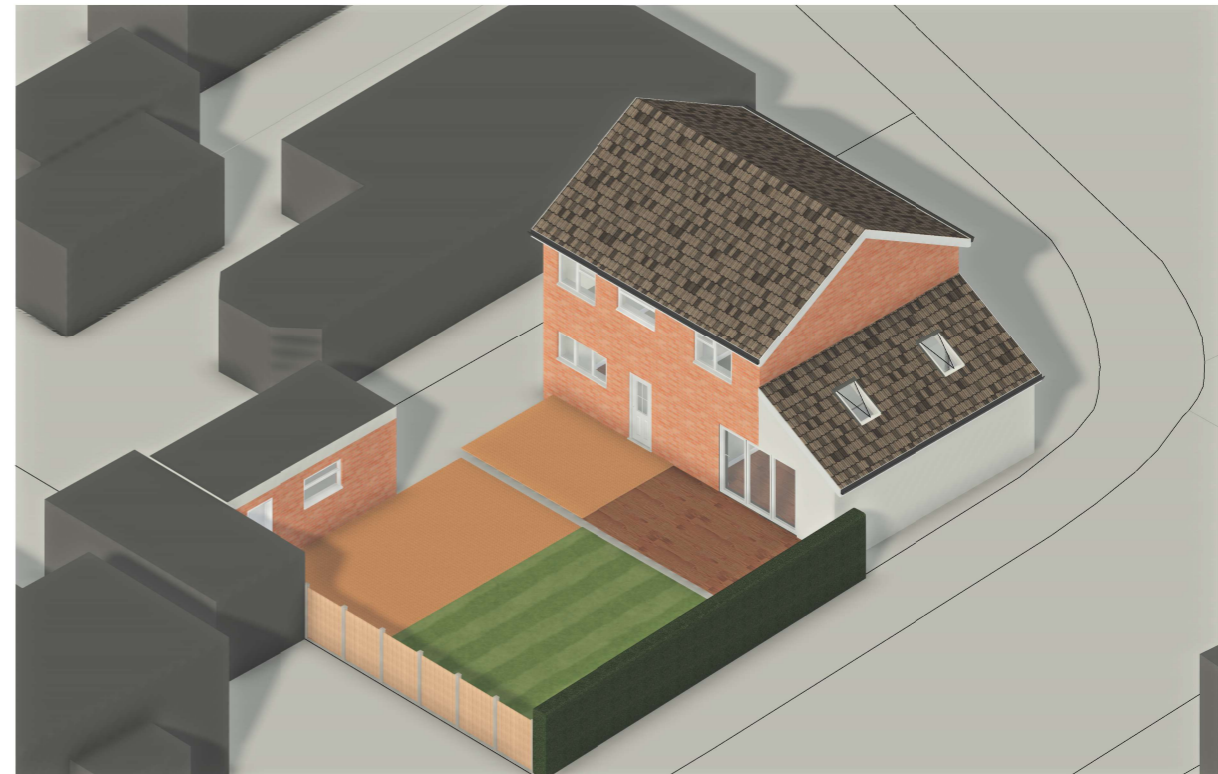

Internal Render 1

Internal Render 2

Proposed 3D - Front

Proposed 3D - Rear

	<p>PROJECT Single Storey Side Extension to 46 Maplewood Avenue</p>	<p>CLIENT Mat Thomas &amp; Jane Moore</p>	<p>TITLE Proposed 3D Views</p>	<p>DRAWN BY CT</p>	<p>DATE 11/04/2024</p>	<p>SCALE (@ A1)</p>	<p>DRAWING NUMBER A104</p>
---	--	---	------------------------------------	------------------------	----------------------------	---------------------	--------------------------------