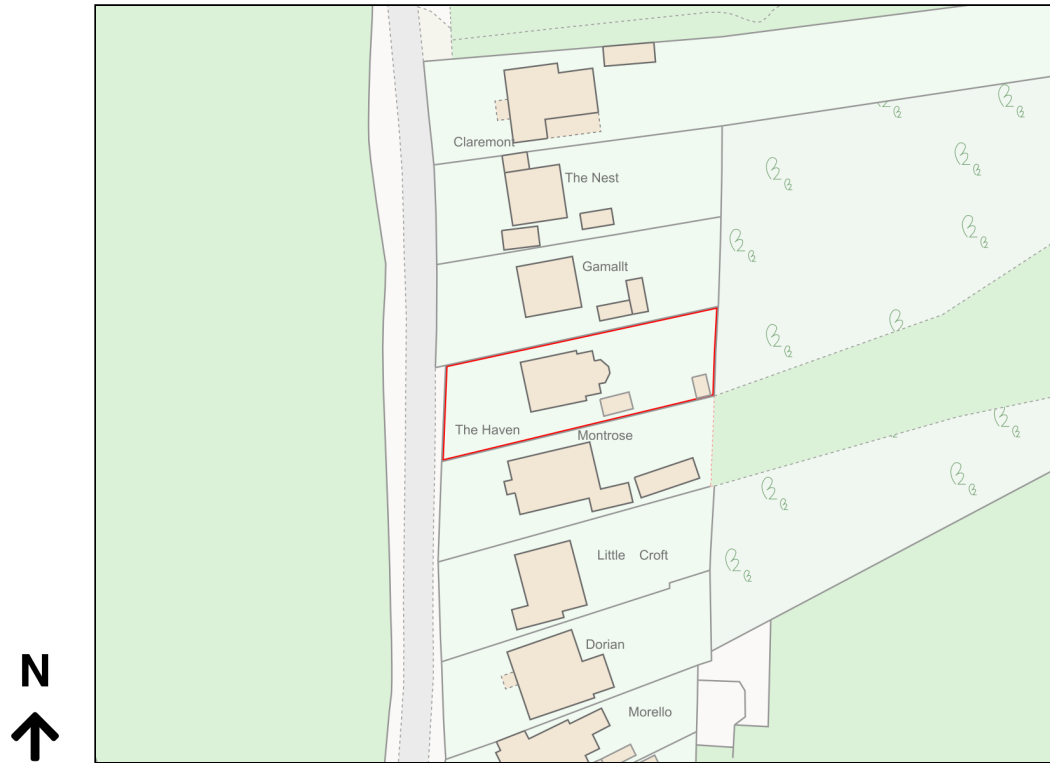

Location Plan

Site Address: The Haven, Cherry Garden Lane, Littlewick Green, Maidenhead, SL6 3QG

Date Produced: 15-Apr-2024

Scale: 1:1250 @A4

Planning Portal Reference: PP-12934856v1