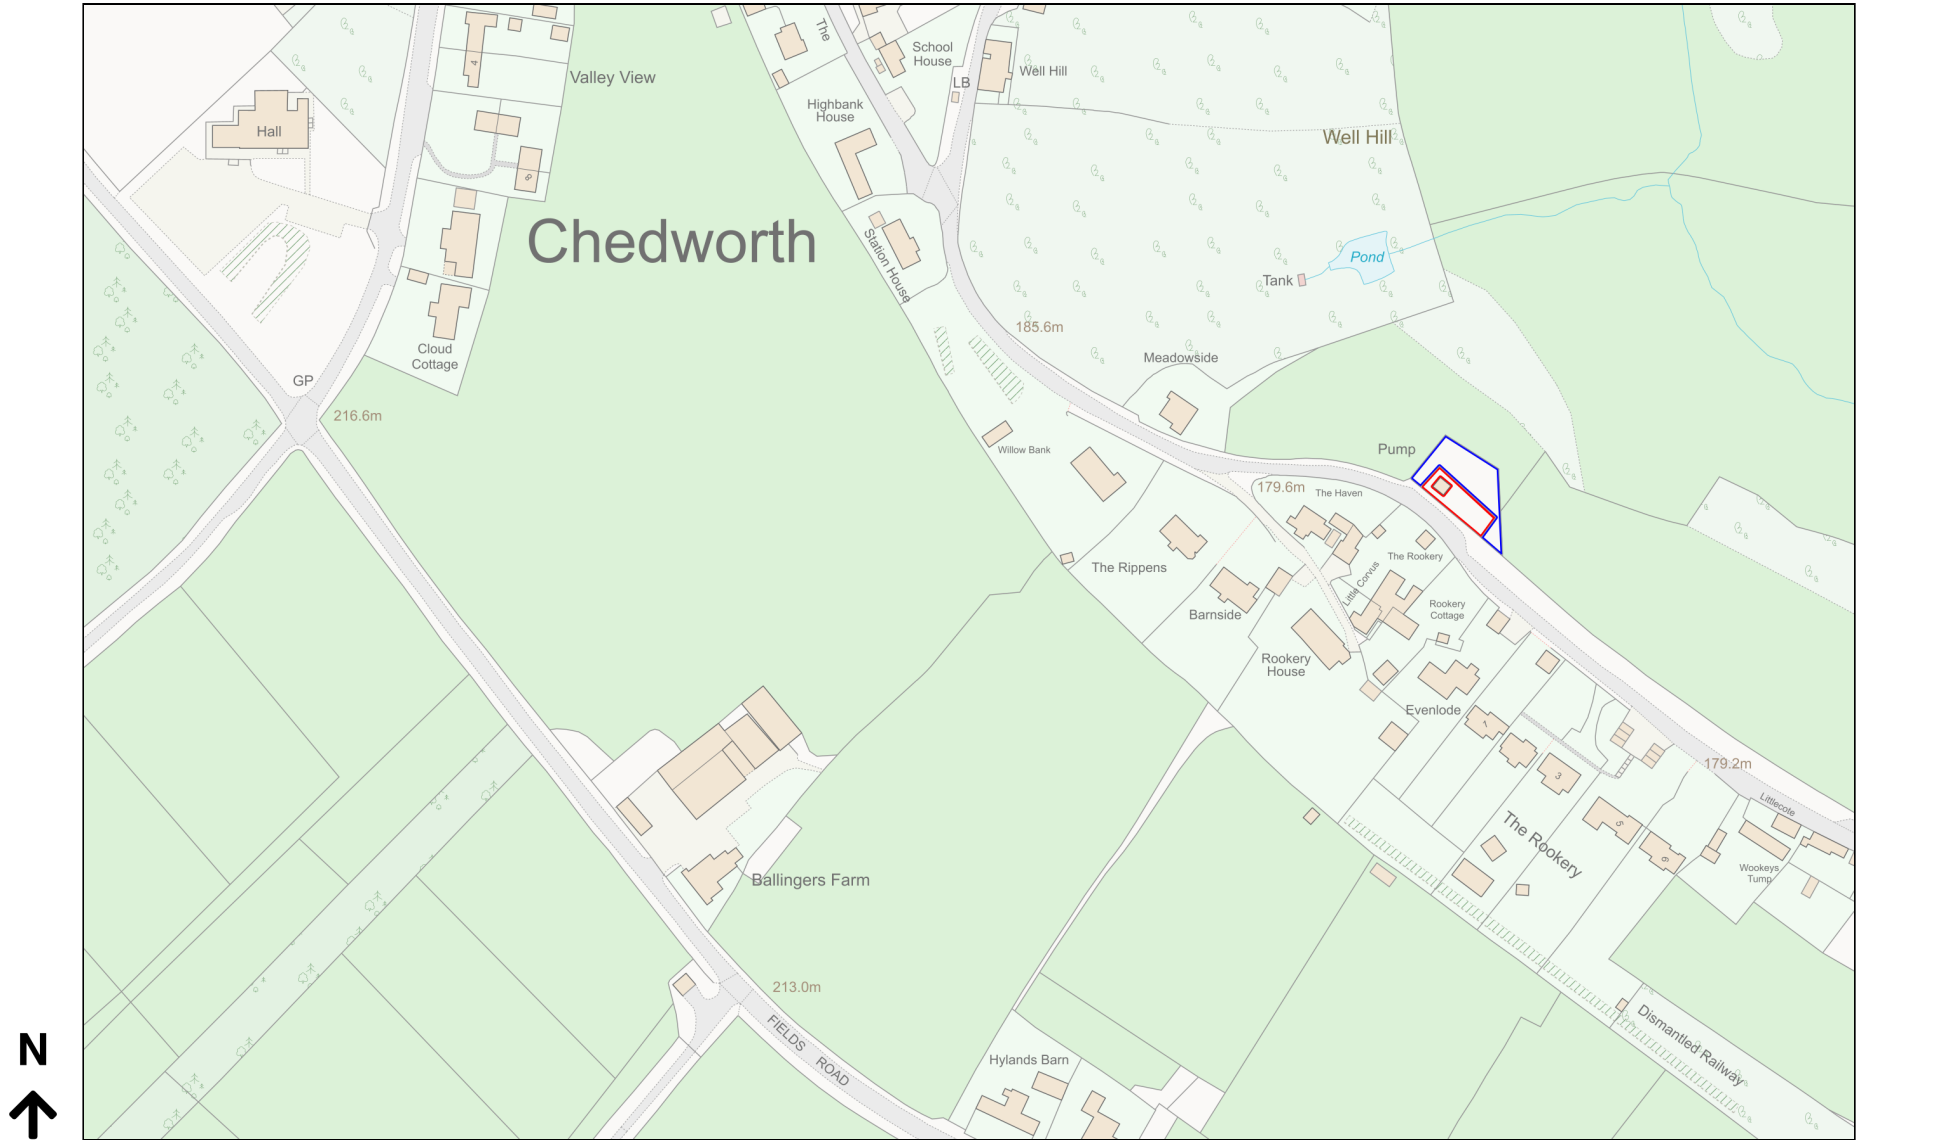

Location Plan

Site Address: Easting: 405748 Northing: 211293

Date Produced: 27-Mar-2024

Scale: 1:2500 @A4

Planning Portal Reference: PP-12930090v1