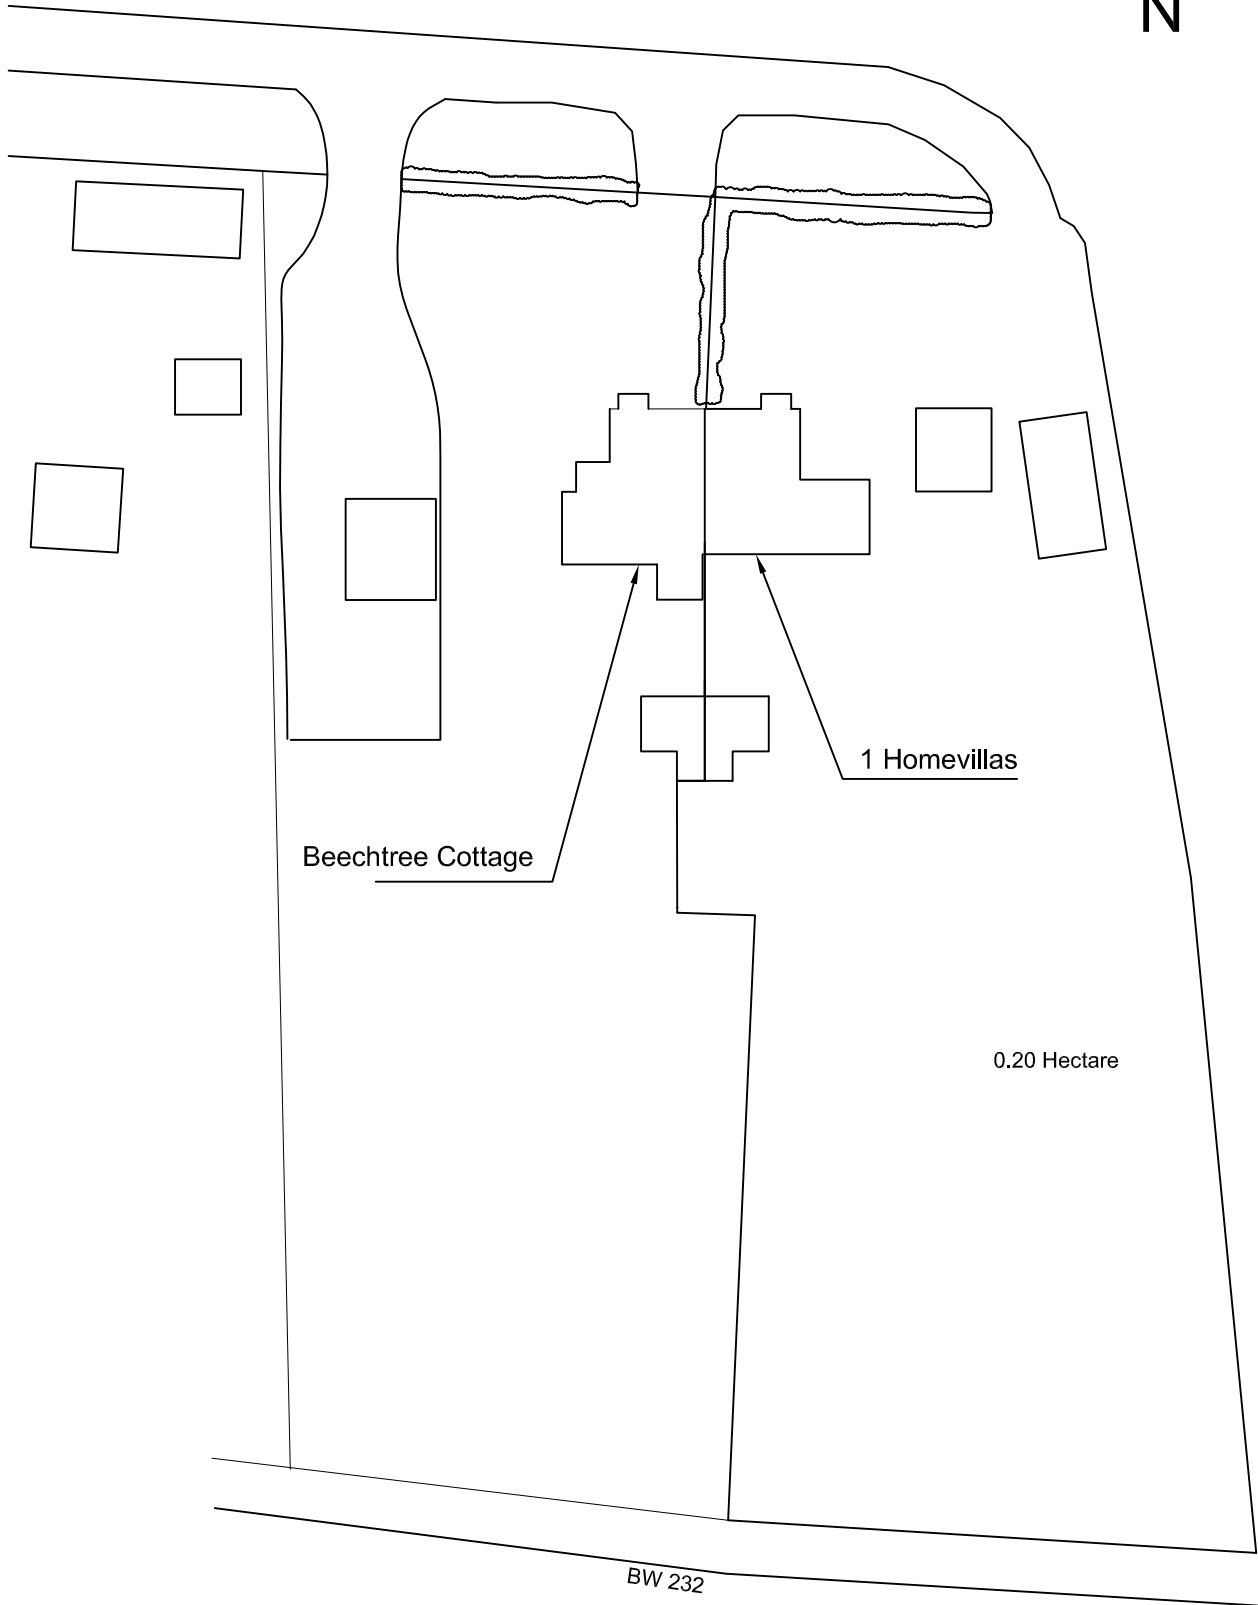

0 10 20 30 40 50

Metres

Block Plan

Drg 1HV01

1: 500 @A4