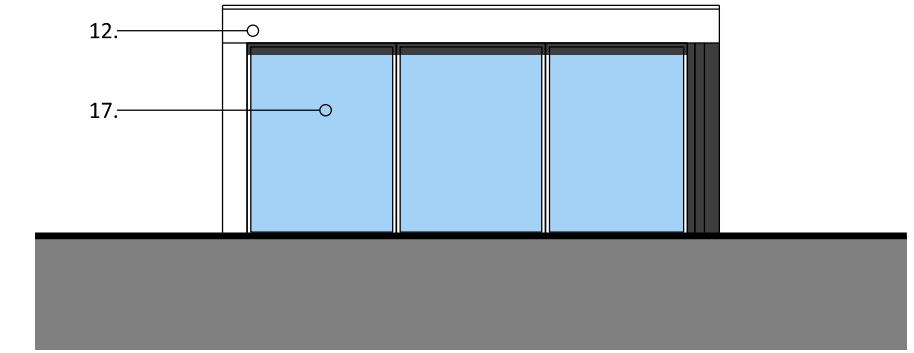

Floor Plan

Section

Elevation 1

Elevation 2

Elevation 3

Elevation 4

Material key:  
12. Off white insulated render  
17. Dark grey metal windows