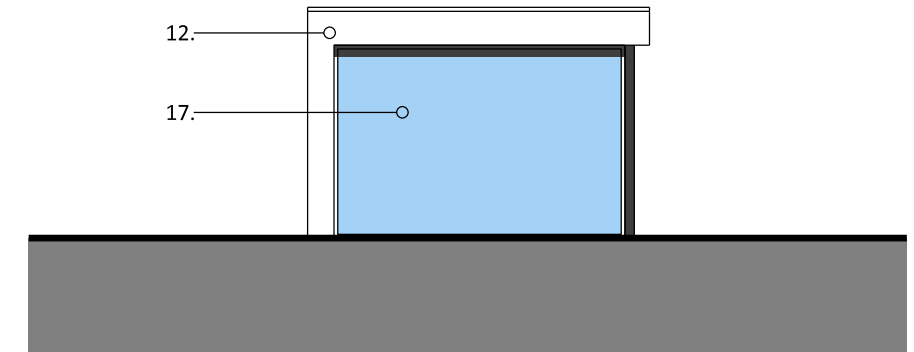

Floor Plan

Section

Elevation 1

Elevation 2

Elevation 3

Elevation 4

Material key:  
12. Off white insulated render  
17. Dark grey metal windows