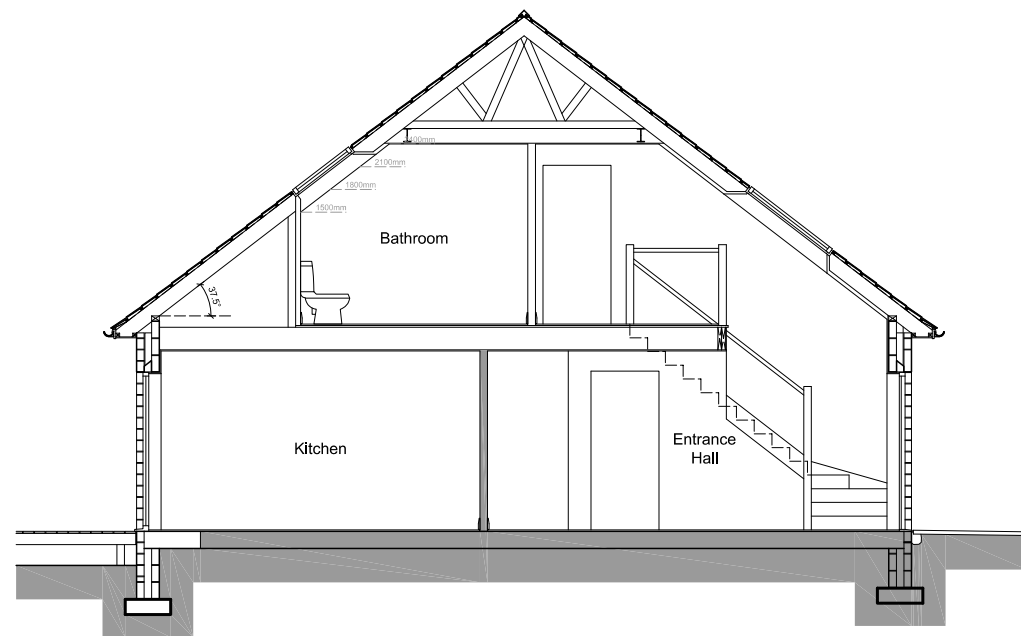

Section A-A

Section B-B

REV	DATE	AMENDMENT	BY	CHKD

**HNA architects**  
 Architecture | Planning | Design

PROJECT:	The Lodge, Hollyville, Greenfield			
CLIENT:	Mr. & Mrs. Birch			
DRAWING:	Proposed Sections			
DRAWN BY:	TR	CHECKED BY:	MB	CREATED: 08/08/22
SCALE:	1:100 @ A3			DRAWING No: 1372/P-301
STATUS:	Planning		REVISION:	