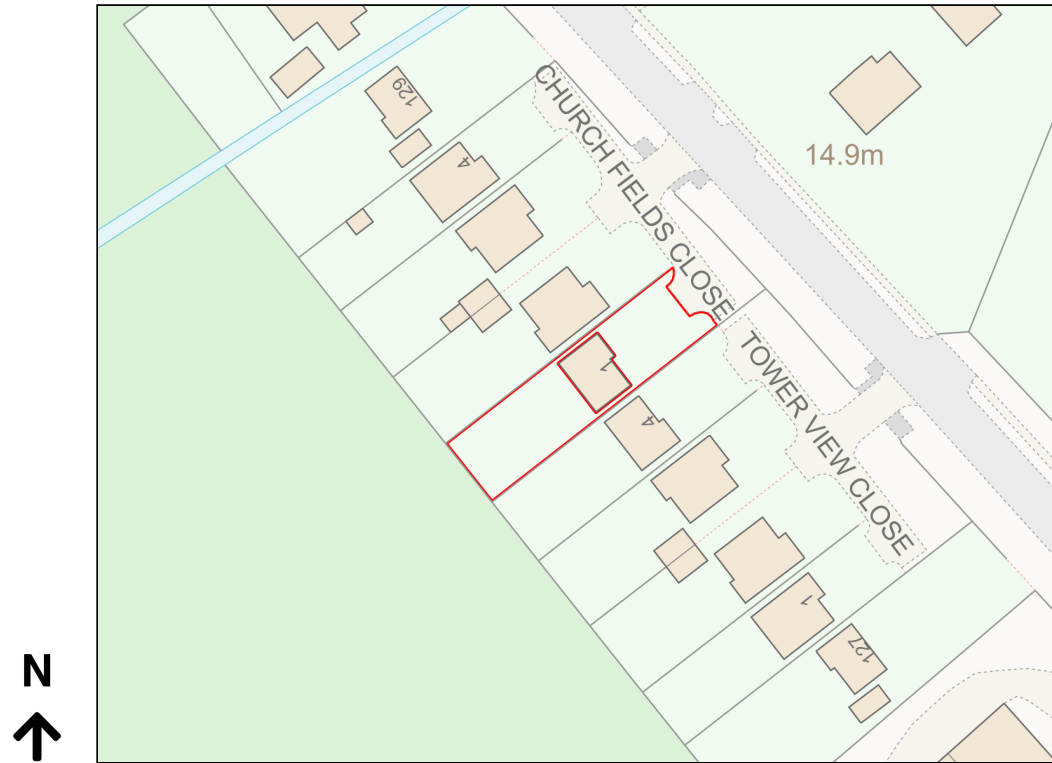

Location Plan

Site Address: 1, Church Fields Close, Billingham, Lincoln, LN4 4FZ

Date Produced: 01-Apr-2024

Scale: 1:1250 @A4

Planning Portal Reference: PP-12928768v1