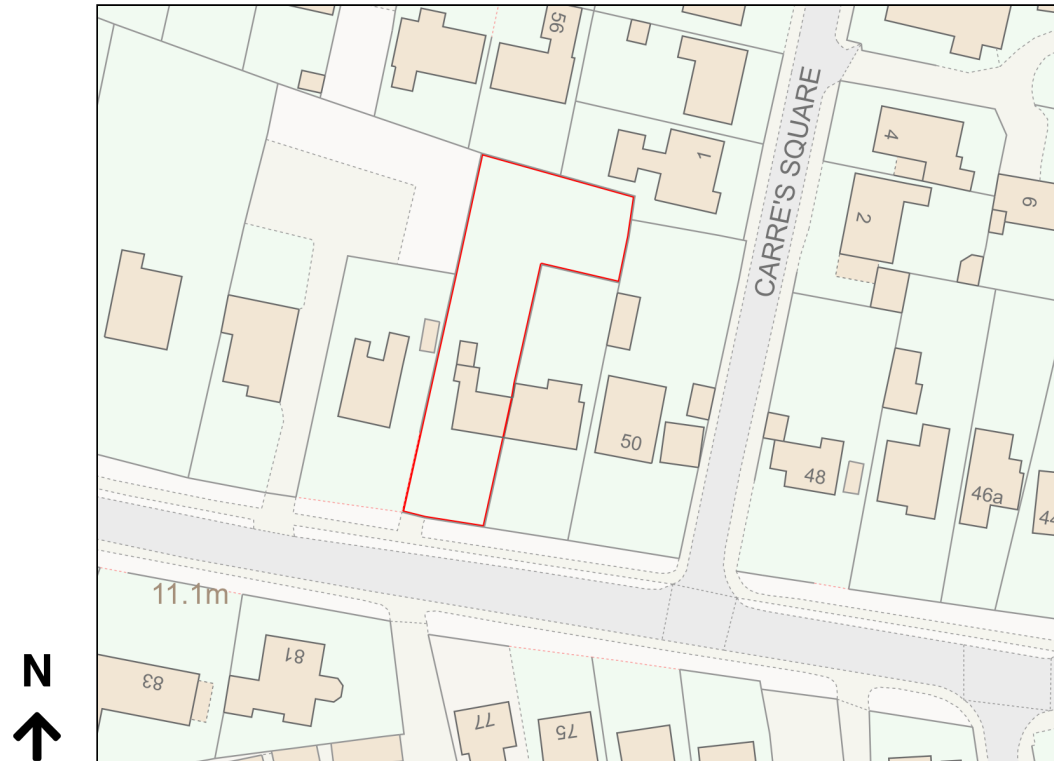

# Location Plan

Site Address: 54, Walcott Road, Billingham, Lincoln, LN4 4EN

Date Produced: 09-Apr-2024

Scale: 1:1250 @A4

Planning Portal Reference: PP-12930837v1