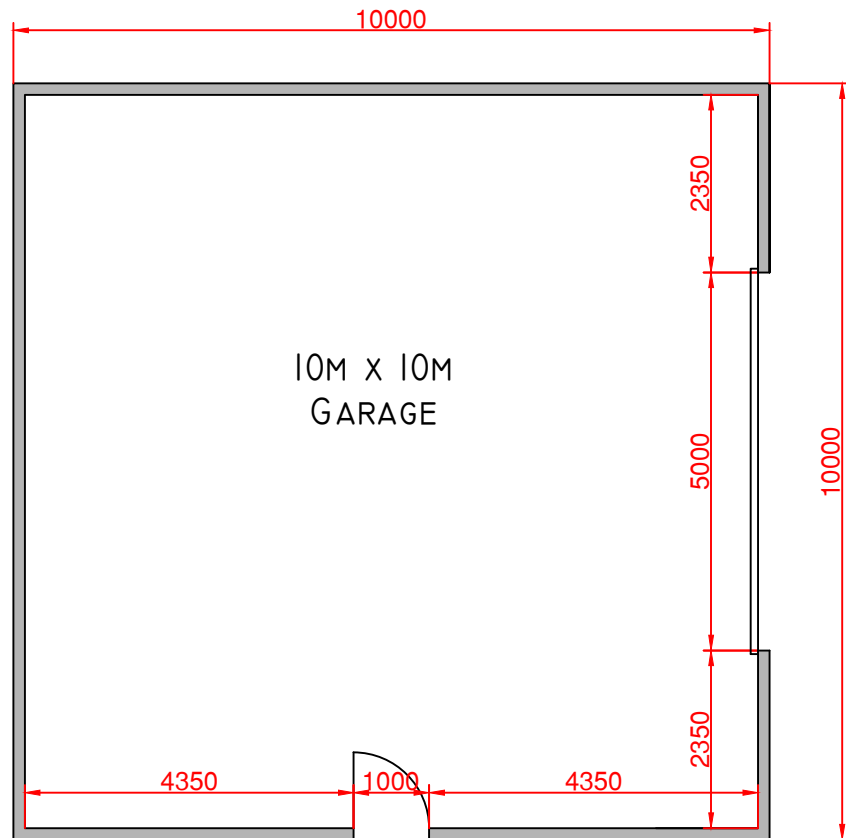

SOUTH ELEVATION

EAST ELEVATION

NORTH ELEVATION

WEST ELEVATION

EXTERNAL FINISHES

ROOF
DARK BLUE METAL SHEETING

WALLS
DARK BLUE METAL SHEETING

DOORS
DARK BLUE METAL TO MATCH SHEETING

RAINWATER GOODS
BLACK UPVC

NO CHANGE IN GROUND LEVELS ARE PROPOSED

GARAGE AT HILLHEAD OF MOUNTBLAIRY, FORGLEN

DRAWING TITLE:
GARAGE PLANS

DRAWING No: 23-22-103 DATE: 01.04.24

SCALE AT A3: 1:100 REV A