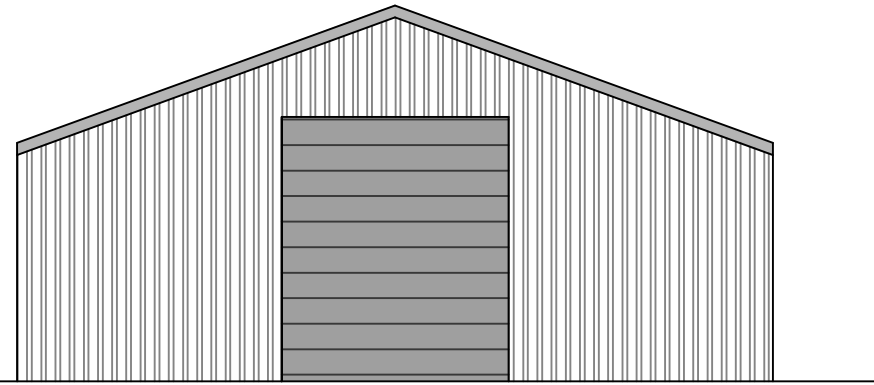

SOUTH ELEVATION

EAST ELEVATION

NORTH ELEVATION

WEST ELEVATION

EXTERNAL FINISHES

ROOF
DARK BLUE METAL SHEETING

WALLS
DARK BLUE METAL SHEETING

DOORS
DARK BLUE METAL TO MATCH SHEETING

RAINWATER GOODS
BLACK UPVC

NO CHANGE IN GROUND LEVELS ARE PROPOSED

GARAGE AT HILLHEAD OF MOUNTBLAIRY, FORGLEN

DRAWING TITLE:
GARAGE PLANS

DRAWING No: 23-22-103 DATE: 01.04.24

SCALE AT A3: 1:100 REV A