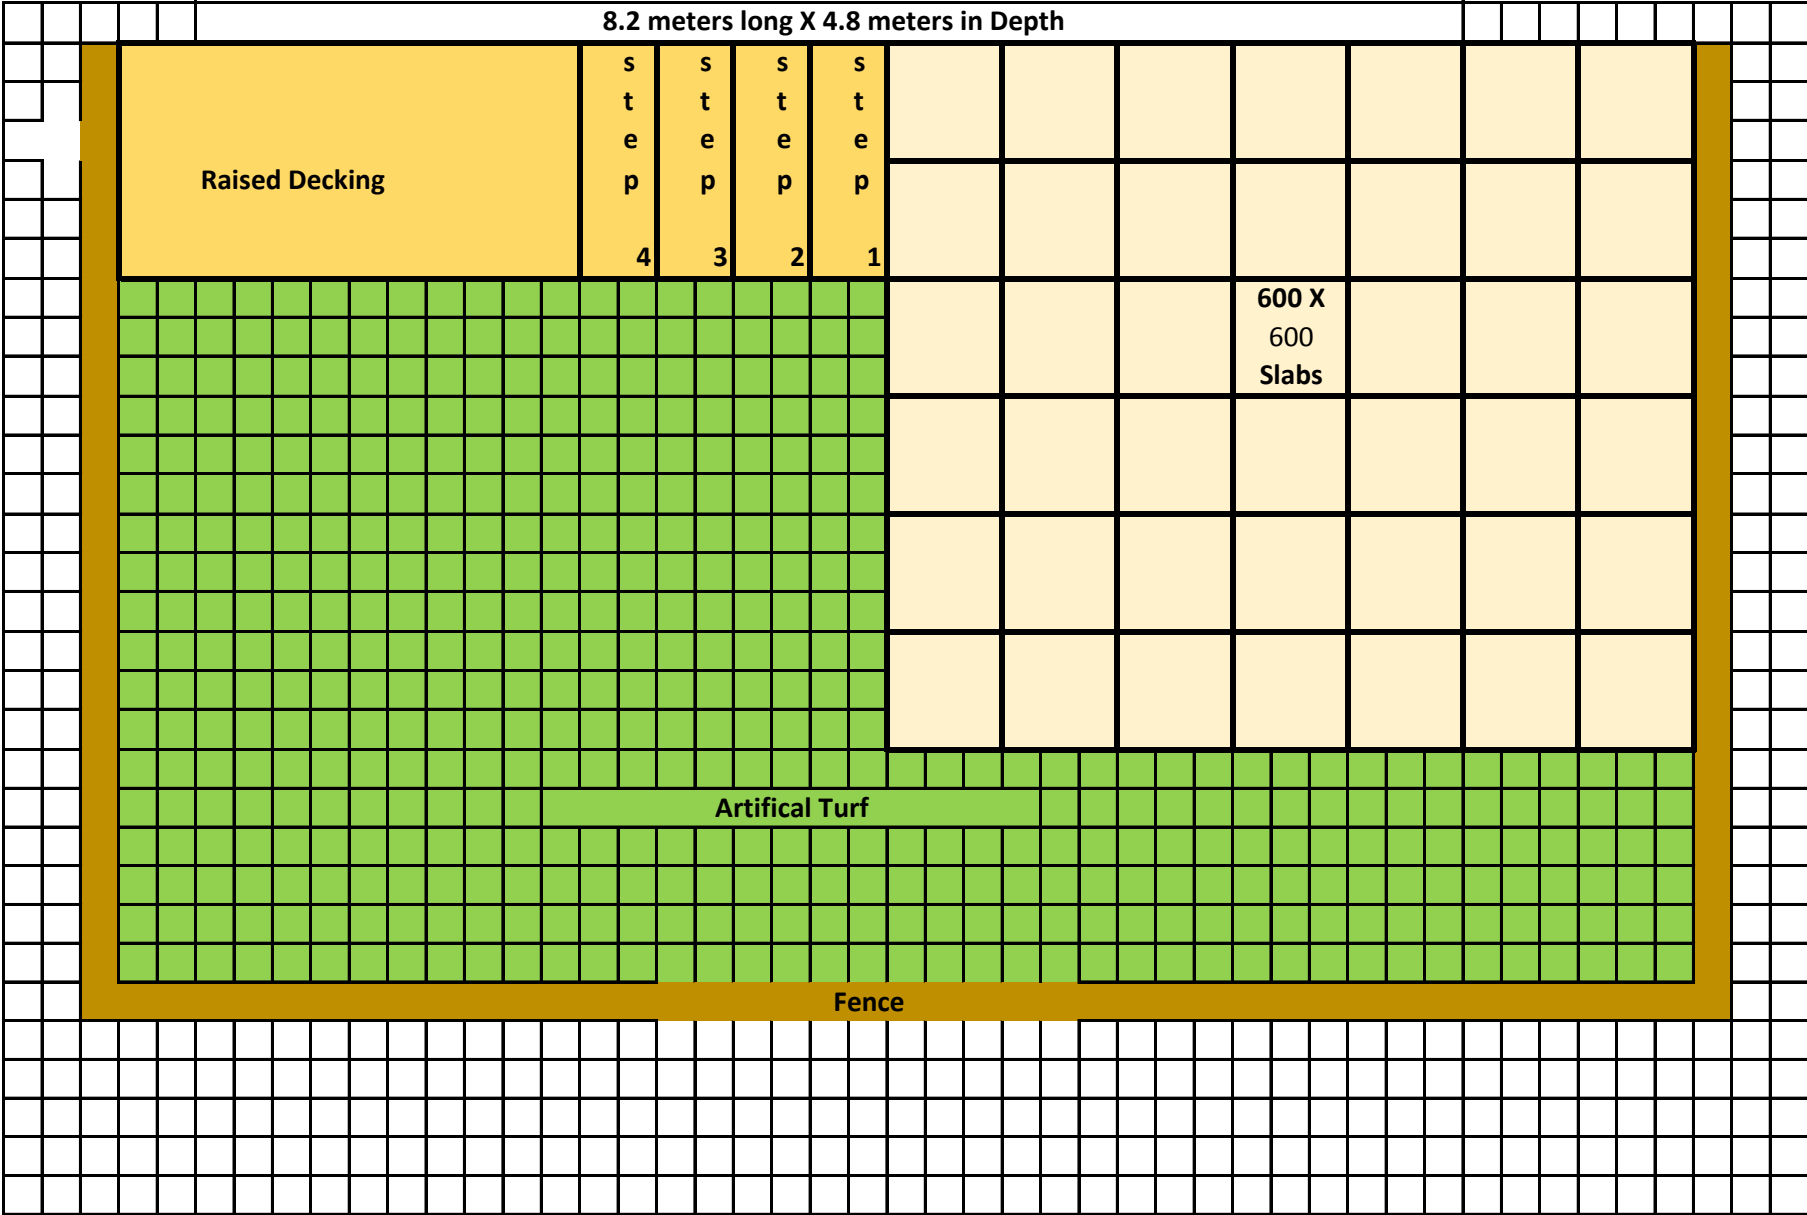

Planing application of back garden at 69 Arran Drive Ravenswood Cumbernauld

Plan View

8.2 meters long X 4.8 meters in Depth

Front View