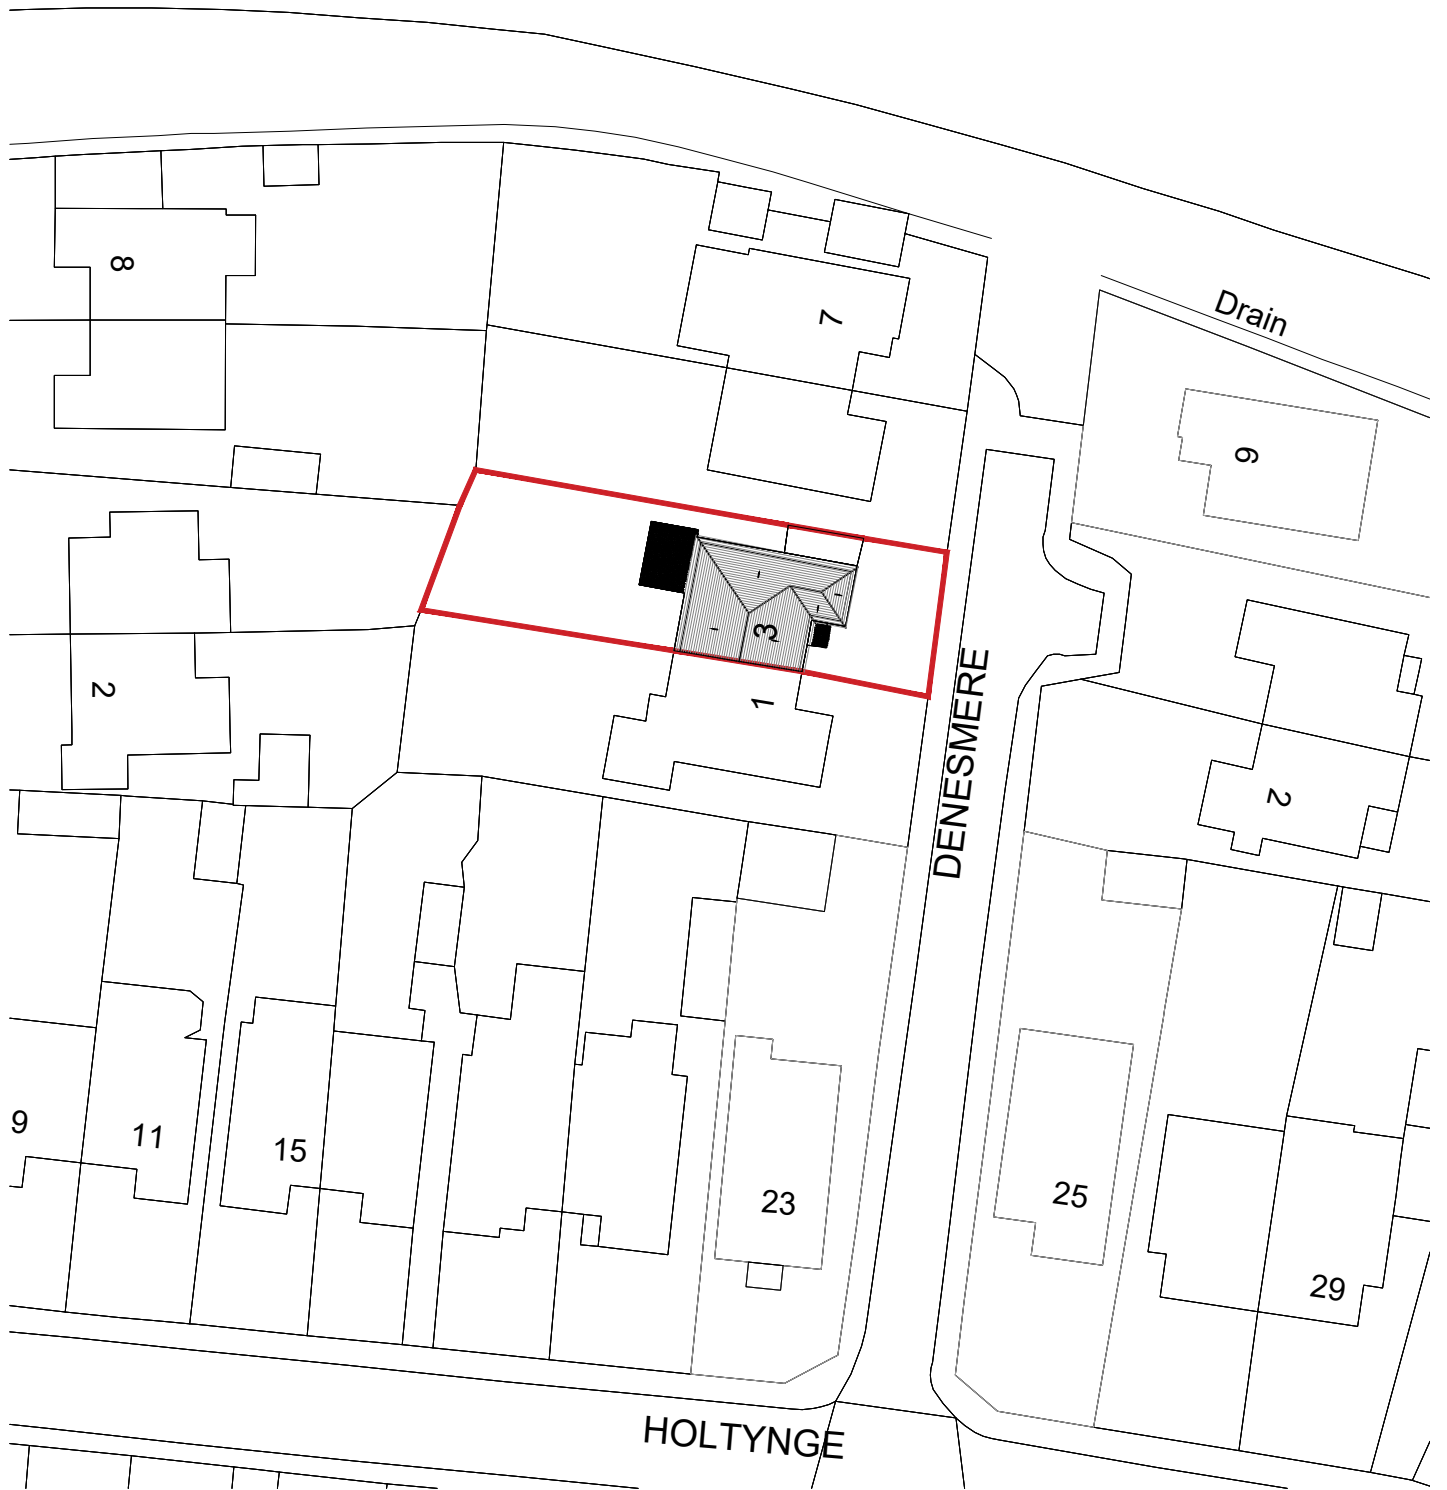

EXISTING BLOCK PLAN - 3 Denesmere, Benfleet, Essex, SS7 5QS

Map Produced for: Castle Point Borough Council

Date of Produced: 12-02-2024

Map number/Project ID: TQRQM24043114133034

Scale: 1:500 at A4