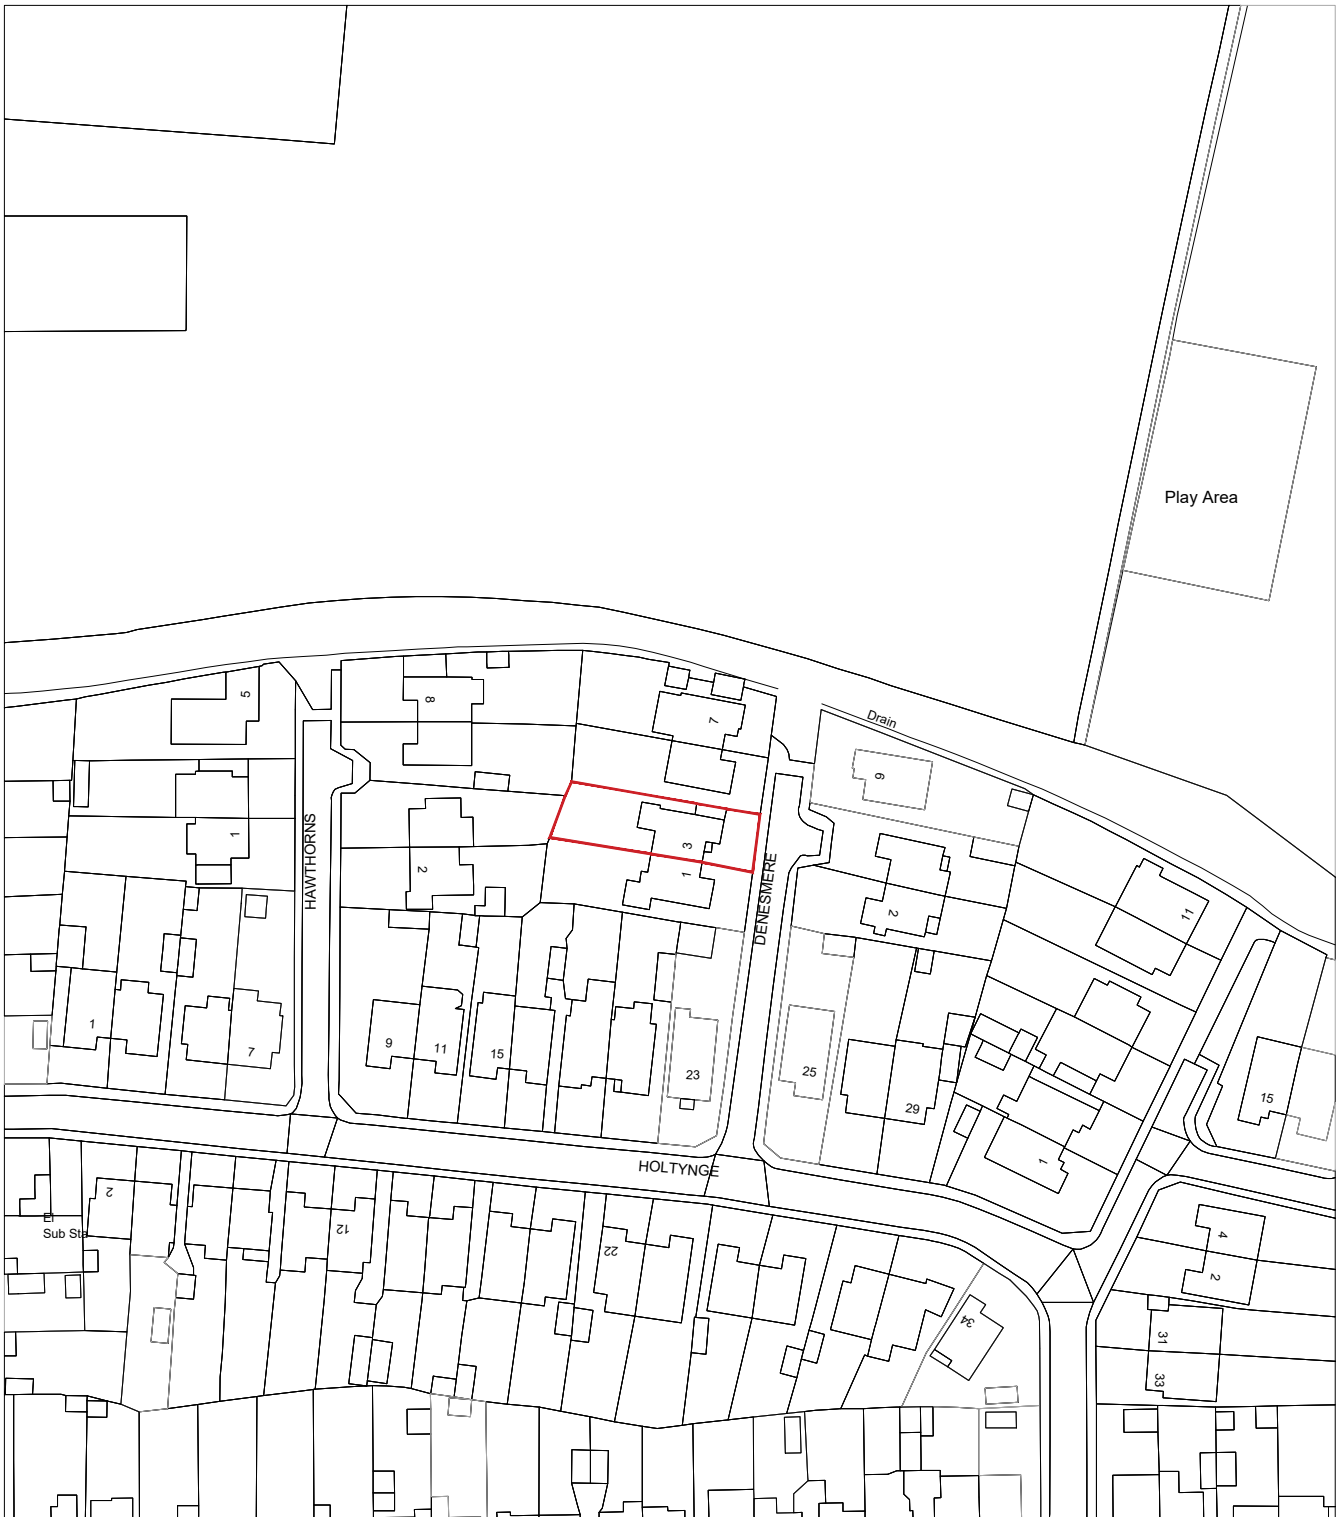

LOCATION PLAN - 3 Denesmere, Benfleet, Essex, SS7 5QS

Map Produced for: Castle Point Borough Council

Date of Produced: 12-02-2024

Map number/Project ID: TQRQM24043114133034

Scale: 1:1250 at A4