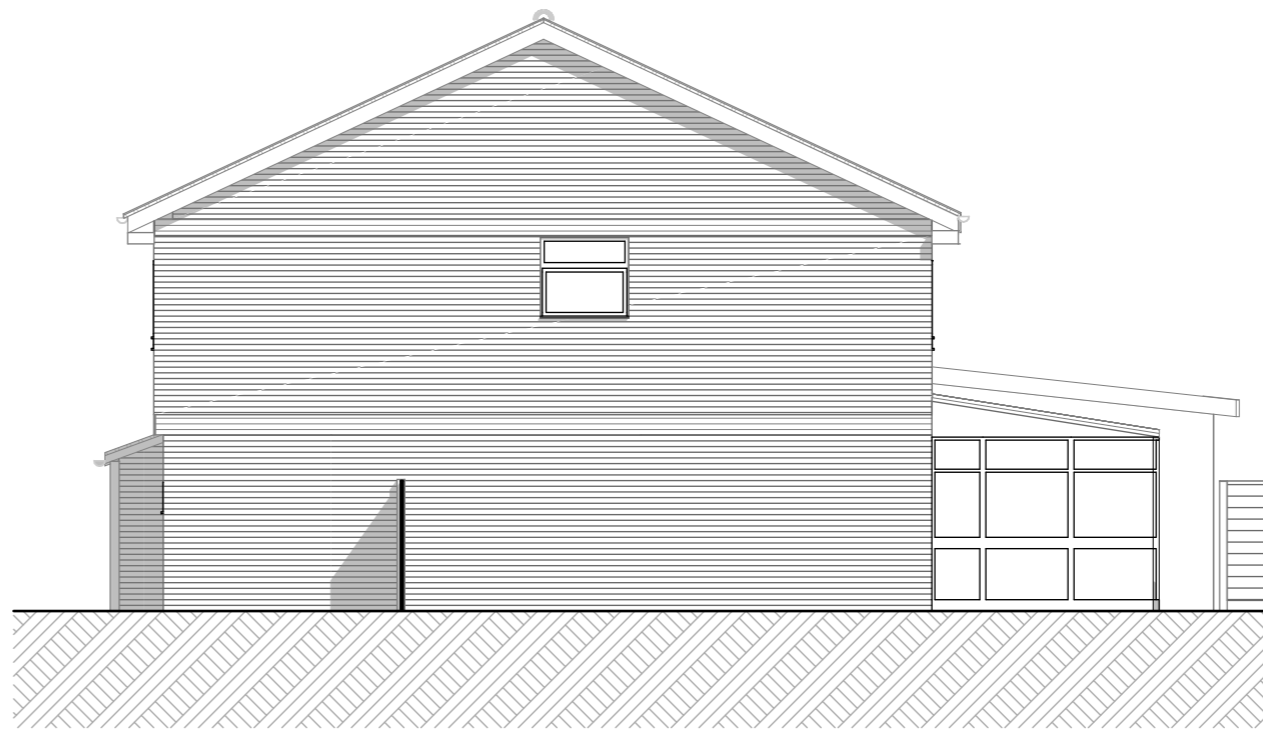

Front Elevation

Flank Elevation

Rear Elevation

Flank Elevation

EXISTING ELEVATIONS

M 1:100 0 10m

ARCHITECTURE

255 London Road, Hadleigh, Essex, SS7 2BN

Info@A9Architecture.co.uk

Tel: 01702558888

Project:

8 Lyndene,
Benfleet
SS7 4DZ

Drawing Title:

Existing Elevations

Client:

Mr/Mrs Nwosu

Drawn: IK	Checked: DP	Date: 14/02/2024	Scale: 1:100	Paper Size A3
Job no. 1813	Dwg. no. 05	Revision: E	<input checked="" type="checkbox"/> Preliminary <input type="checkbox"/> Design <input type="checkbox"/> Tender <input type="checkbox"/> Contract <input type="checkbox"/> Working	