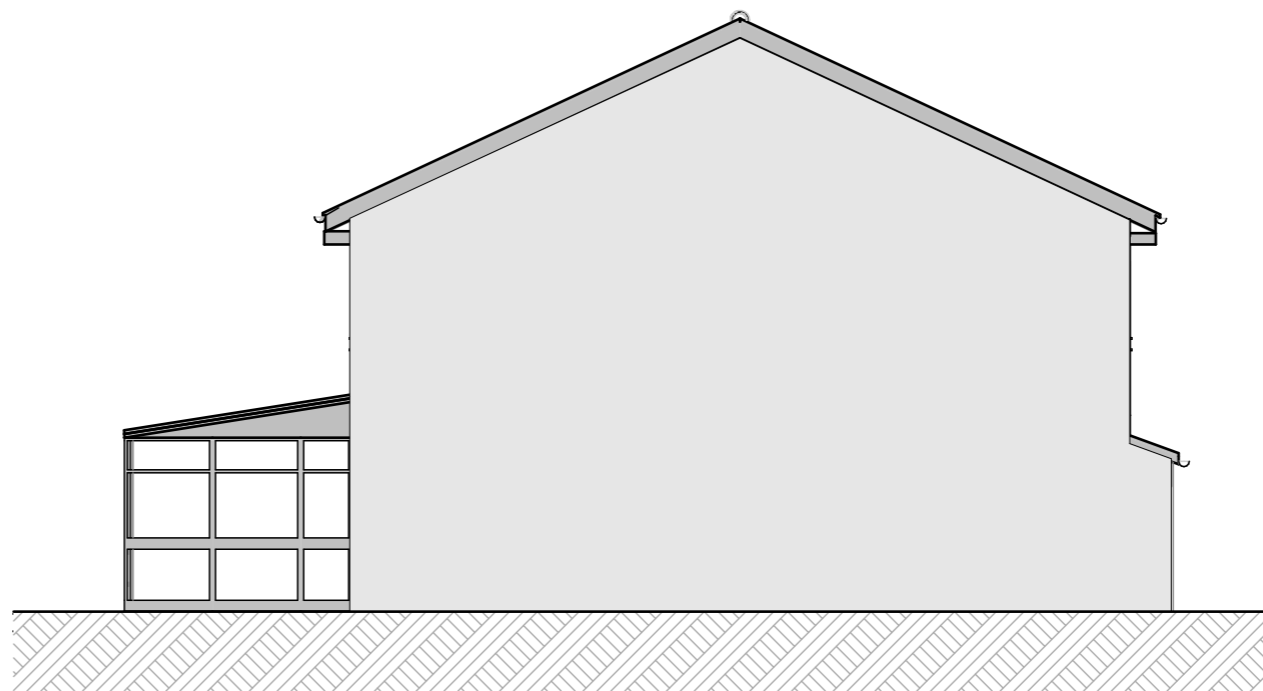

Front Elevation

Flank Elevation

Rear Elevation

Flank Elevation

EXISTING ELEVATIONS

M 1:100 0 10m

ARCHITECTURE

255 London Road, Hadleigh, Essex, SS7 2BN

Info@A9Architecture.co.uk

Tel: 01702558888

Project:

8 Lyndene,
Benfleet
SS7 4DZ

Drawing Title:

Existing Elevations

Client:

Mr/Mrs Nwosu