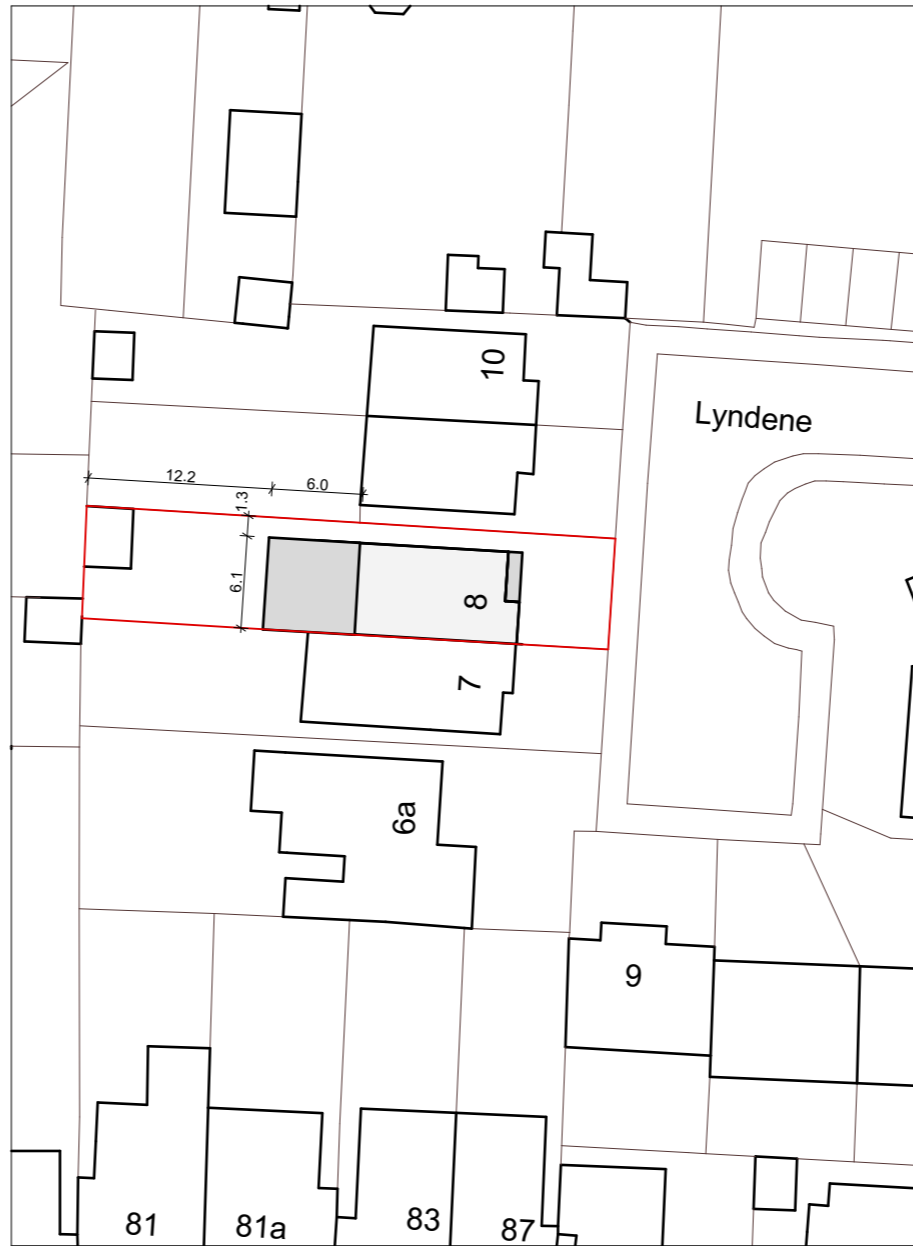

**EXISTING SITE PLAN**

**PROPOSED SITE PLAN**

-  existing conservatory to be removed
-  new extension

**ARCHITECTURE**  
 255 London Road, Hadleigh, Essex, SS7 2BN  
 Info@A9Architecture.co.uk  
 Tel: 01702558888

Project:  
 8 Lyndene,  
 Benfleet  
 SS7 4DZ

Drawing Title:  
 Site plan

Client: Mr/Mrs Nwosu

Drawn: IK	Checked: DP	Date: 12/04/2024	Scale: 1:500	Paper Size A3
Job no. 1813	Dwg. no. 02	Revision: <b>F</b>	<input checked="" type="checkbox"/> Preliminary <input type="checkbox"/> Design <input type="checkbox"/> Tender <input type="checkbox"/> Contract <input type="checkbox"/> Working	