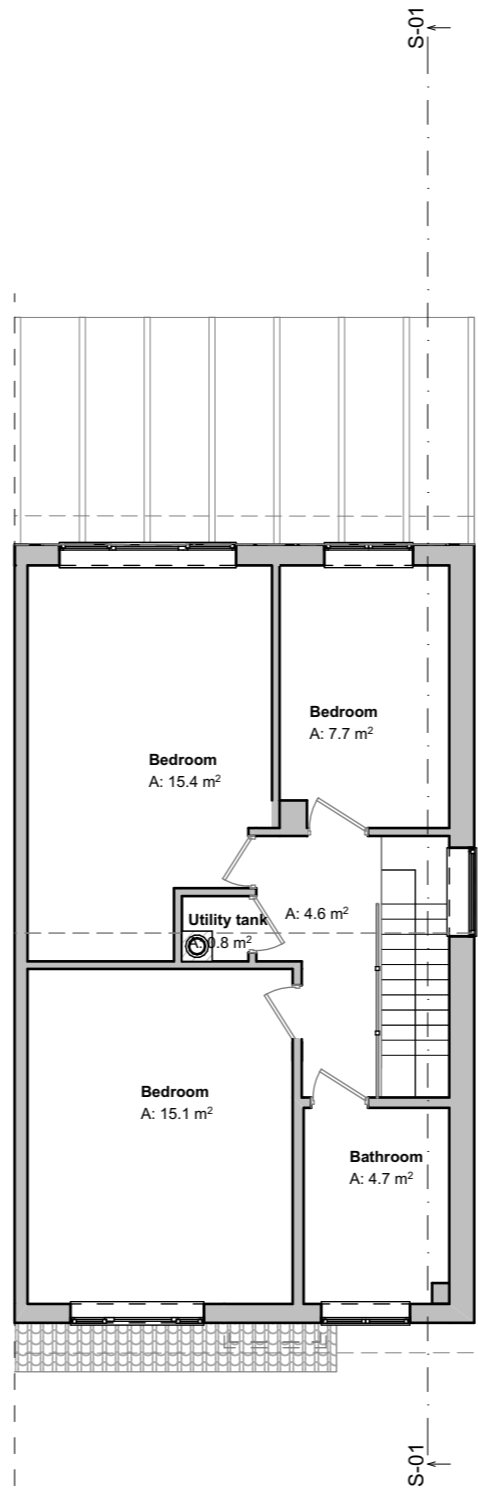

Ground Floor

First Floor

Roof Plan

ARCHITECTURE

255 London Road, Hadleigh, Essex, SS7 2BN

Info@A9Architecture.co.uk

Tel: 01702558888

Project:
8 Lyndene,
Benfleet
SS7 4DZ

Drawing Title:
Existing Plans

Client: Mr/Mrs Nwosu

Drawn: IK	Checked: DP	Date: 14/02/2024	Scale: 1:100	Paper Size A3
--------------	----------------	---------------------	-----------------	------------------

EXISTING FLOOR PLANS

M 1:100