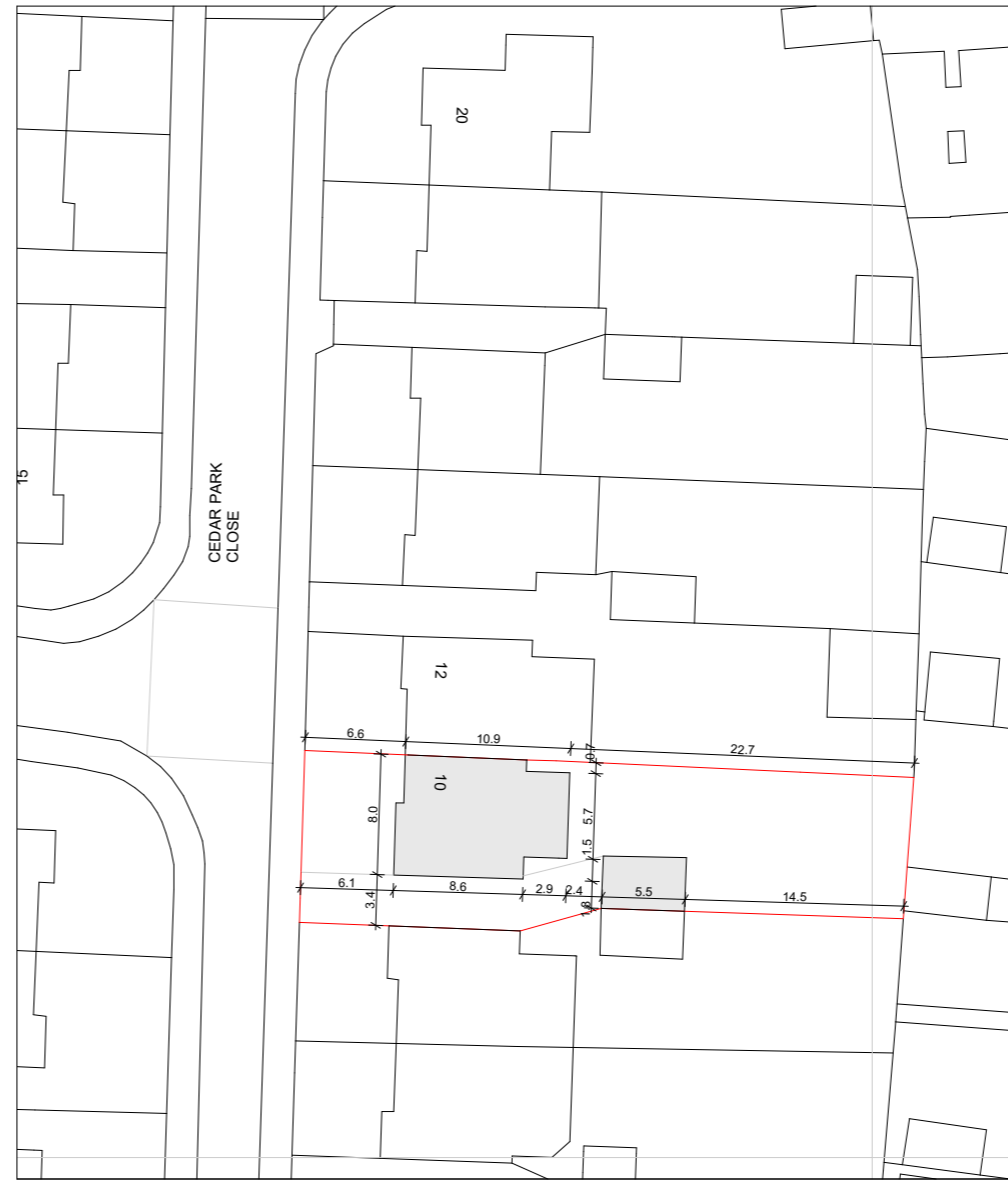

EXISTING SITE PLAN

PROPOSED SITE PLAN

ARCHITECTURE

255 London Road, Hadleigh, Essex, SS7 2BN

Info@A9Architecture.co.uk

Tel: 01702558888

Project:

10 Cedar Park Close,
Benfleet
SS7 3RU

Drawing Title:

Site plan

Client:

Mrs Gemma Henry -Beard
Mr Robert Henry -Beard

Drawn: IK	Checked: DP	Date: 28/03/2024	Scale: 1:500	Paper Size A3
--------------	----------------	---------------------	-----------------	------------------