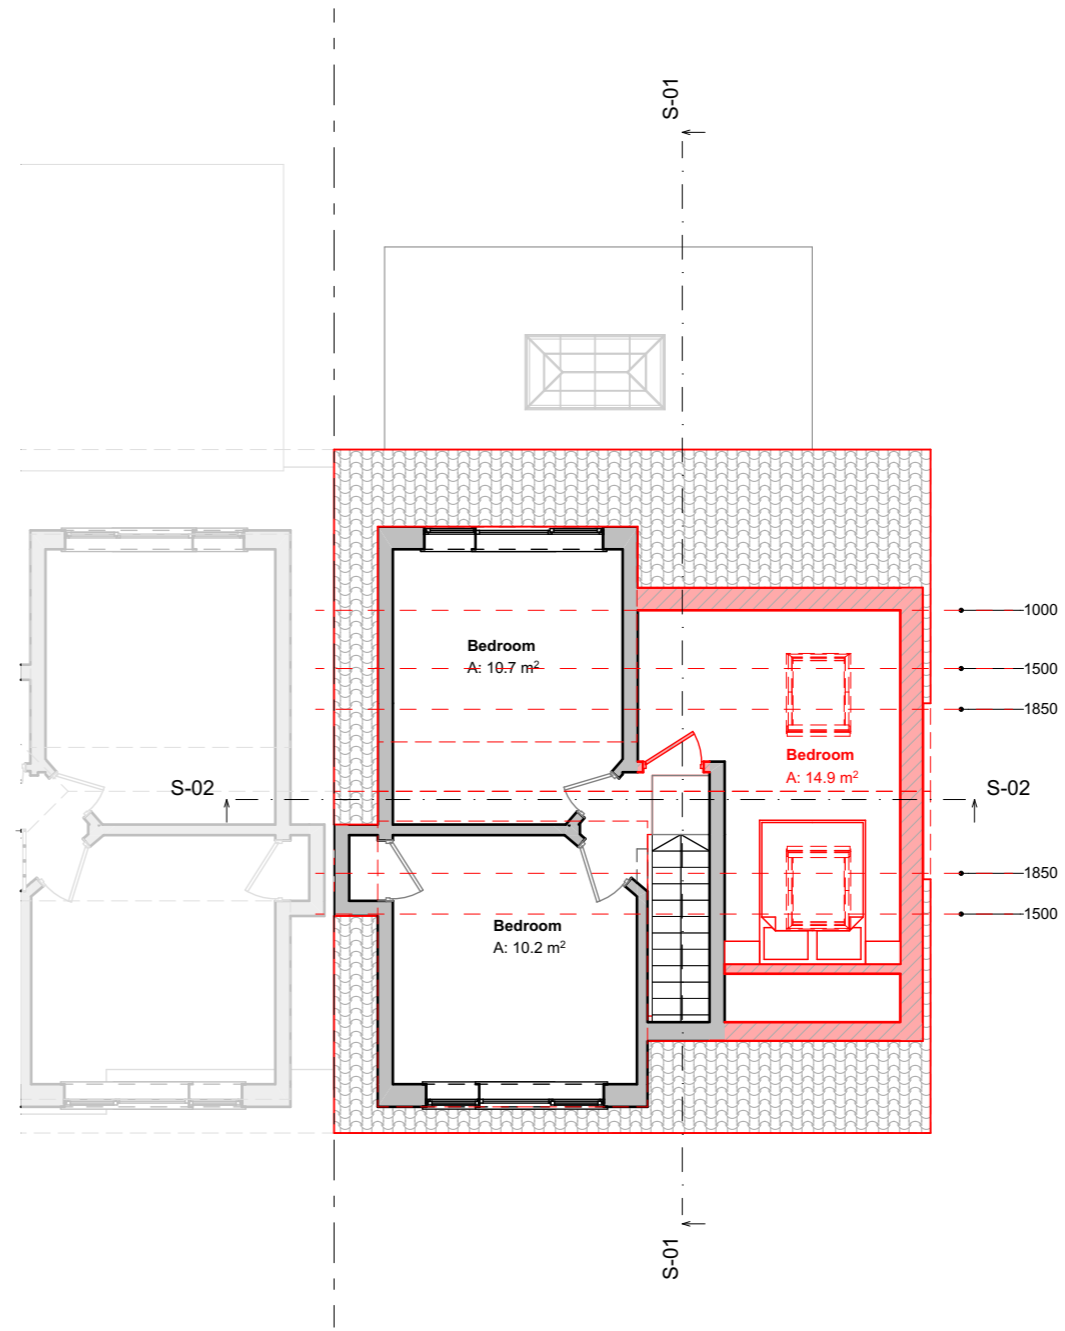

Ground Floor

First Floor

ARCHITECTURE

255 London Road, Hadleigh, Essex, SS7 2BN
 Info@A9Architecture.co.uk
 Tel: 01702558888

Project:
 10 Cedar Park Close,
 Benfleet
 SS7 3RU

Drawing Title:
 Proposed Plans

Client:
 Mrs Gemma Henry -Beard
 Mr Robert Henry -Beard

Drawn: IK	Checked: DP	Date: 28/03/2024	Scale: 1:100	Paper Size A3
--------------	----------------	---------------------	-----------------	------------------

PROPOSED FLOOR PLANS

M 1:100