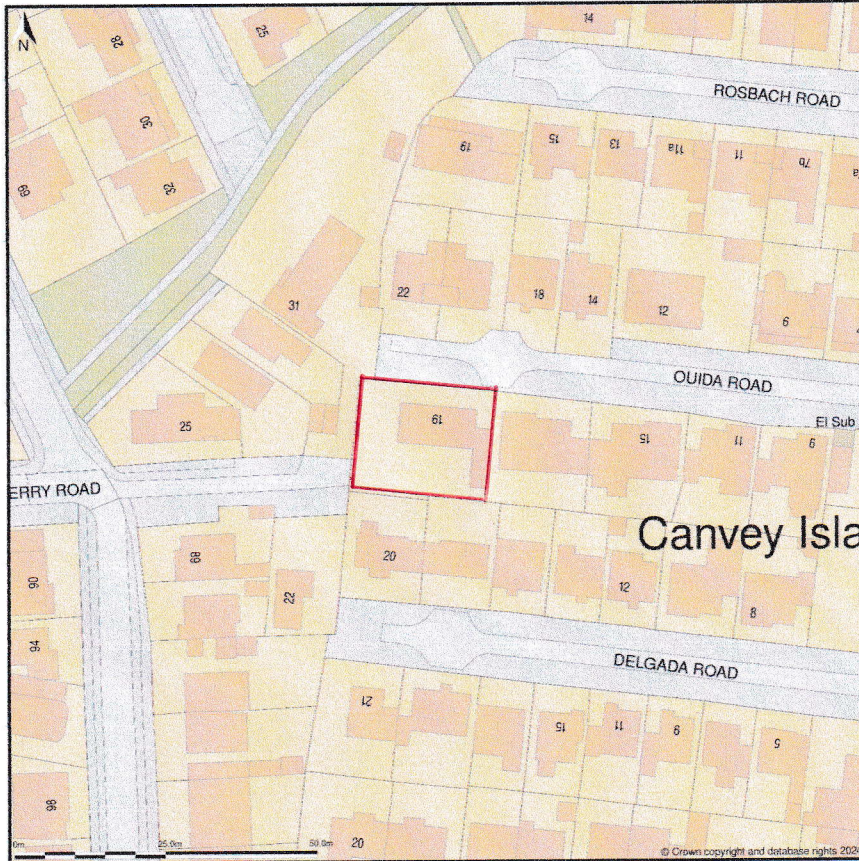

19, Ouida Road, Canvey Island, Essex, SS8 7JP

Location Plan shows area bounded by: 580547.53, 183222.97 580688.95, 183364.39 (at a scale of 1:1250), OSGridRef: TQ80618329. The representation of a road, track or path is no evidence of a right of way. The representation of features as lines is no evidence of a property boundary.