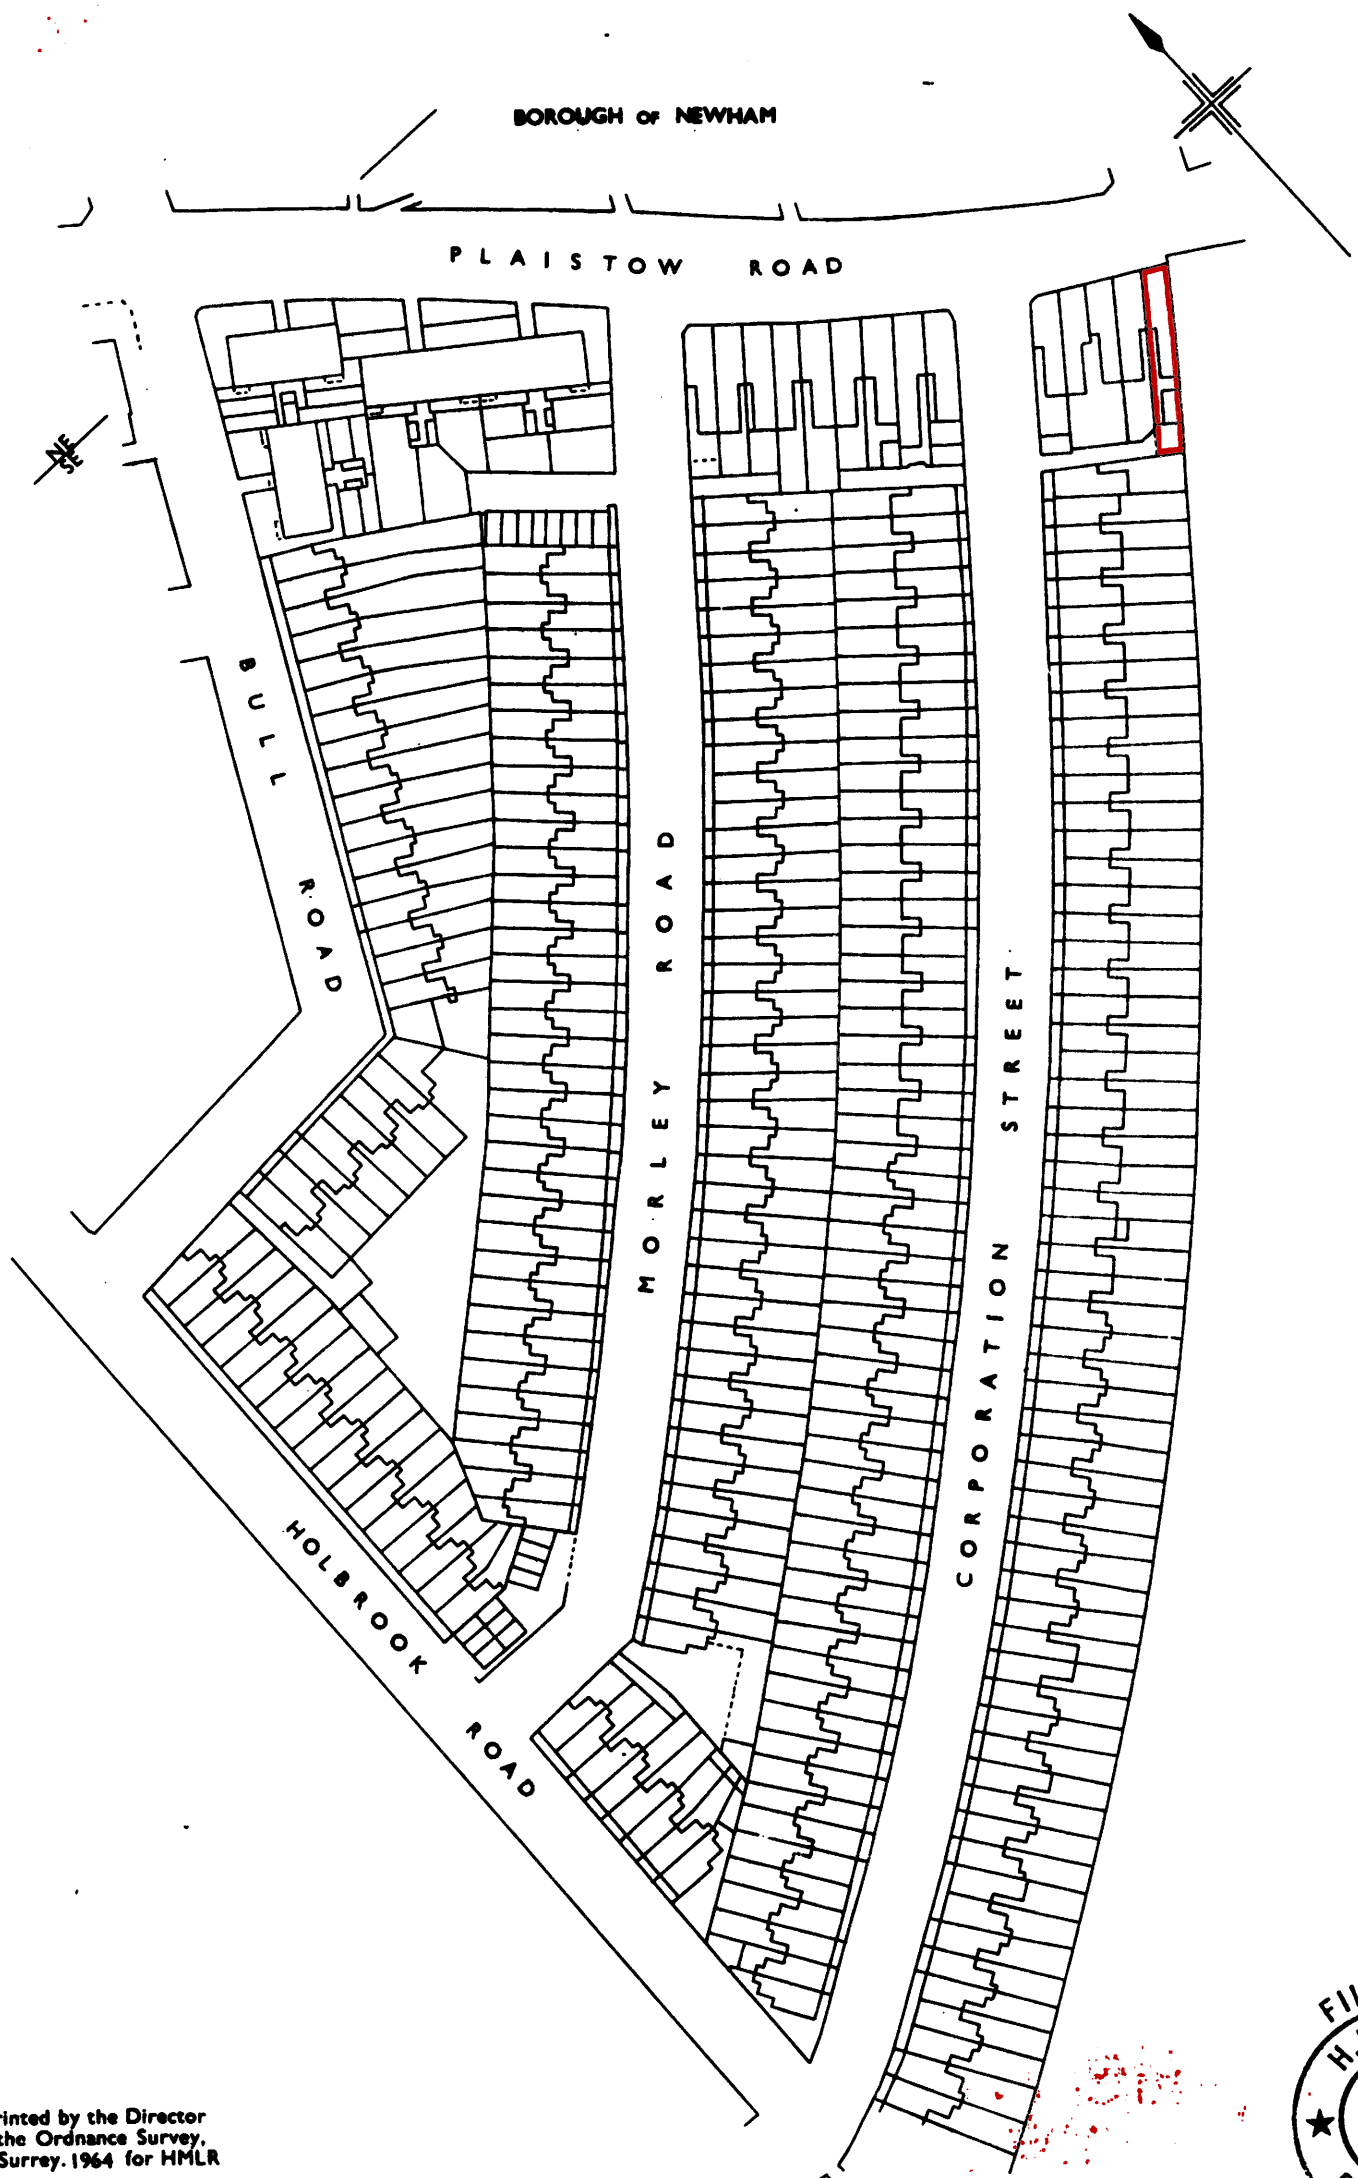

H. M. LAND REGISTRY

NATIONAL GRID PLAN TQ 3983 SECTION Q
GREATER LONDON

Scale 1/1250

Made and printed by the Director
General of the Ordnance Survey,
Chessington, Surrey. 1964 for HMLR
© Crown Copyright 1964

TITLE No. EGL 107498

This is a copy of the title plan on 26 JAN 2023 at 10:21:31. This copy does not take account of any application made after that time even if still pending in HM Land Registry when this copy was issued.

HM Land Registry endeavours to maintain high quality and scale accuracy of title plan images. The quality and accuracy of any print will depend on your printer, your computer and its print settings. This title plan shows the general position, not the exact line, of the boundaries. It may be subject to distortions in scale. Measurements scaled from this plan may not match measurements between the same points on the ground.