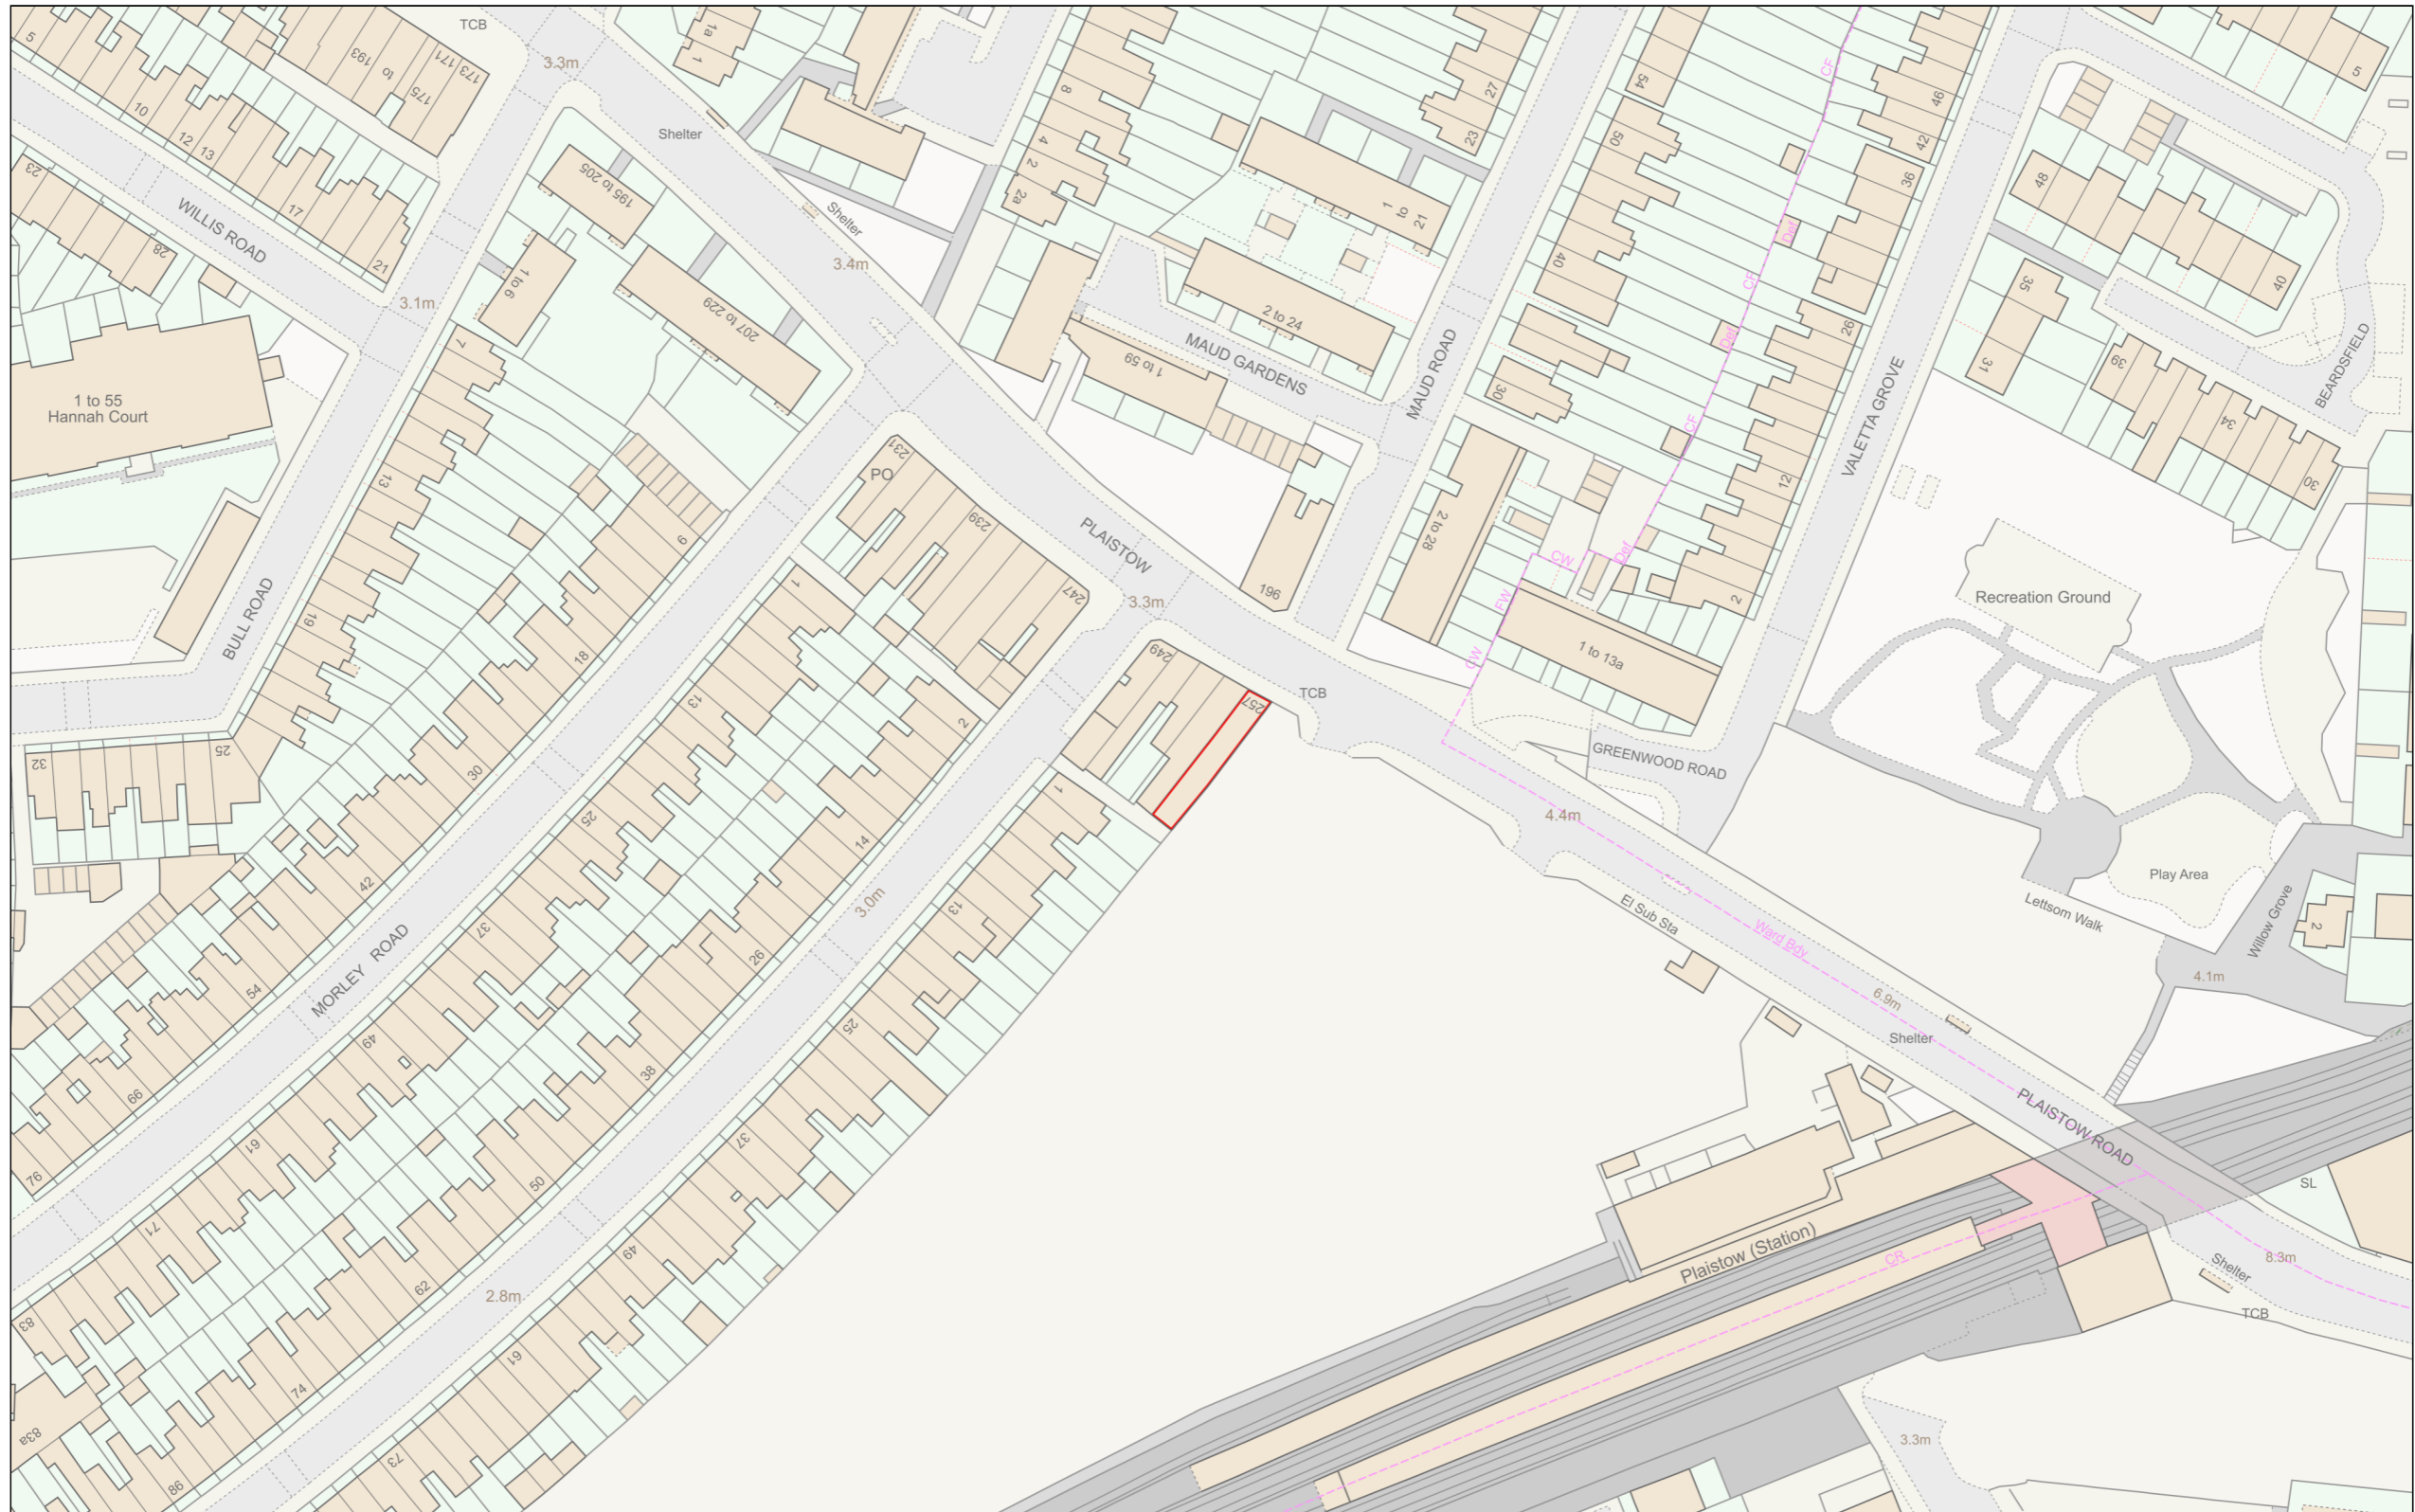

Date Produced: 29-Jan-2024

Scale: 1:1250 @A3

Planning Portal Reference: PP-12747858v1