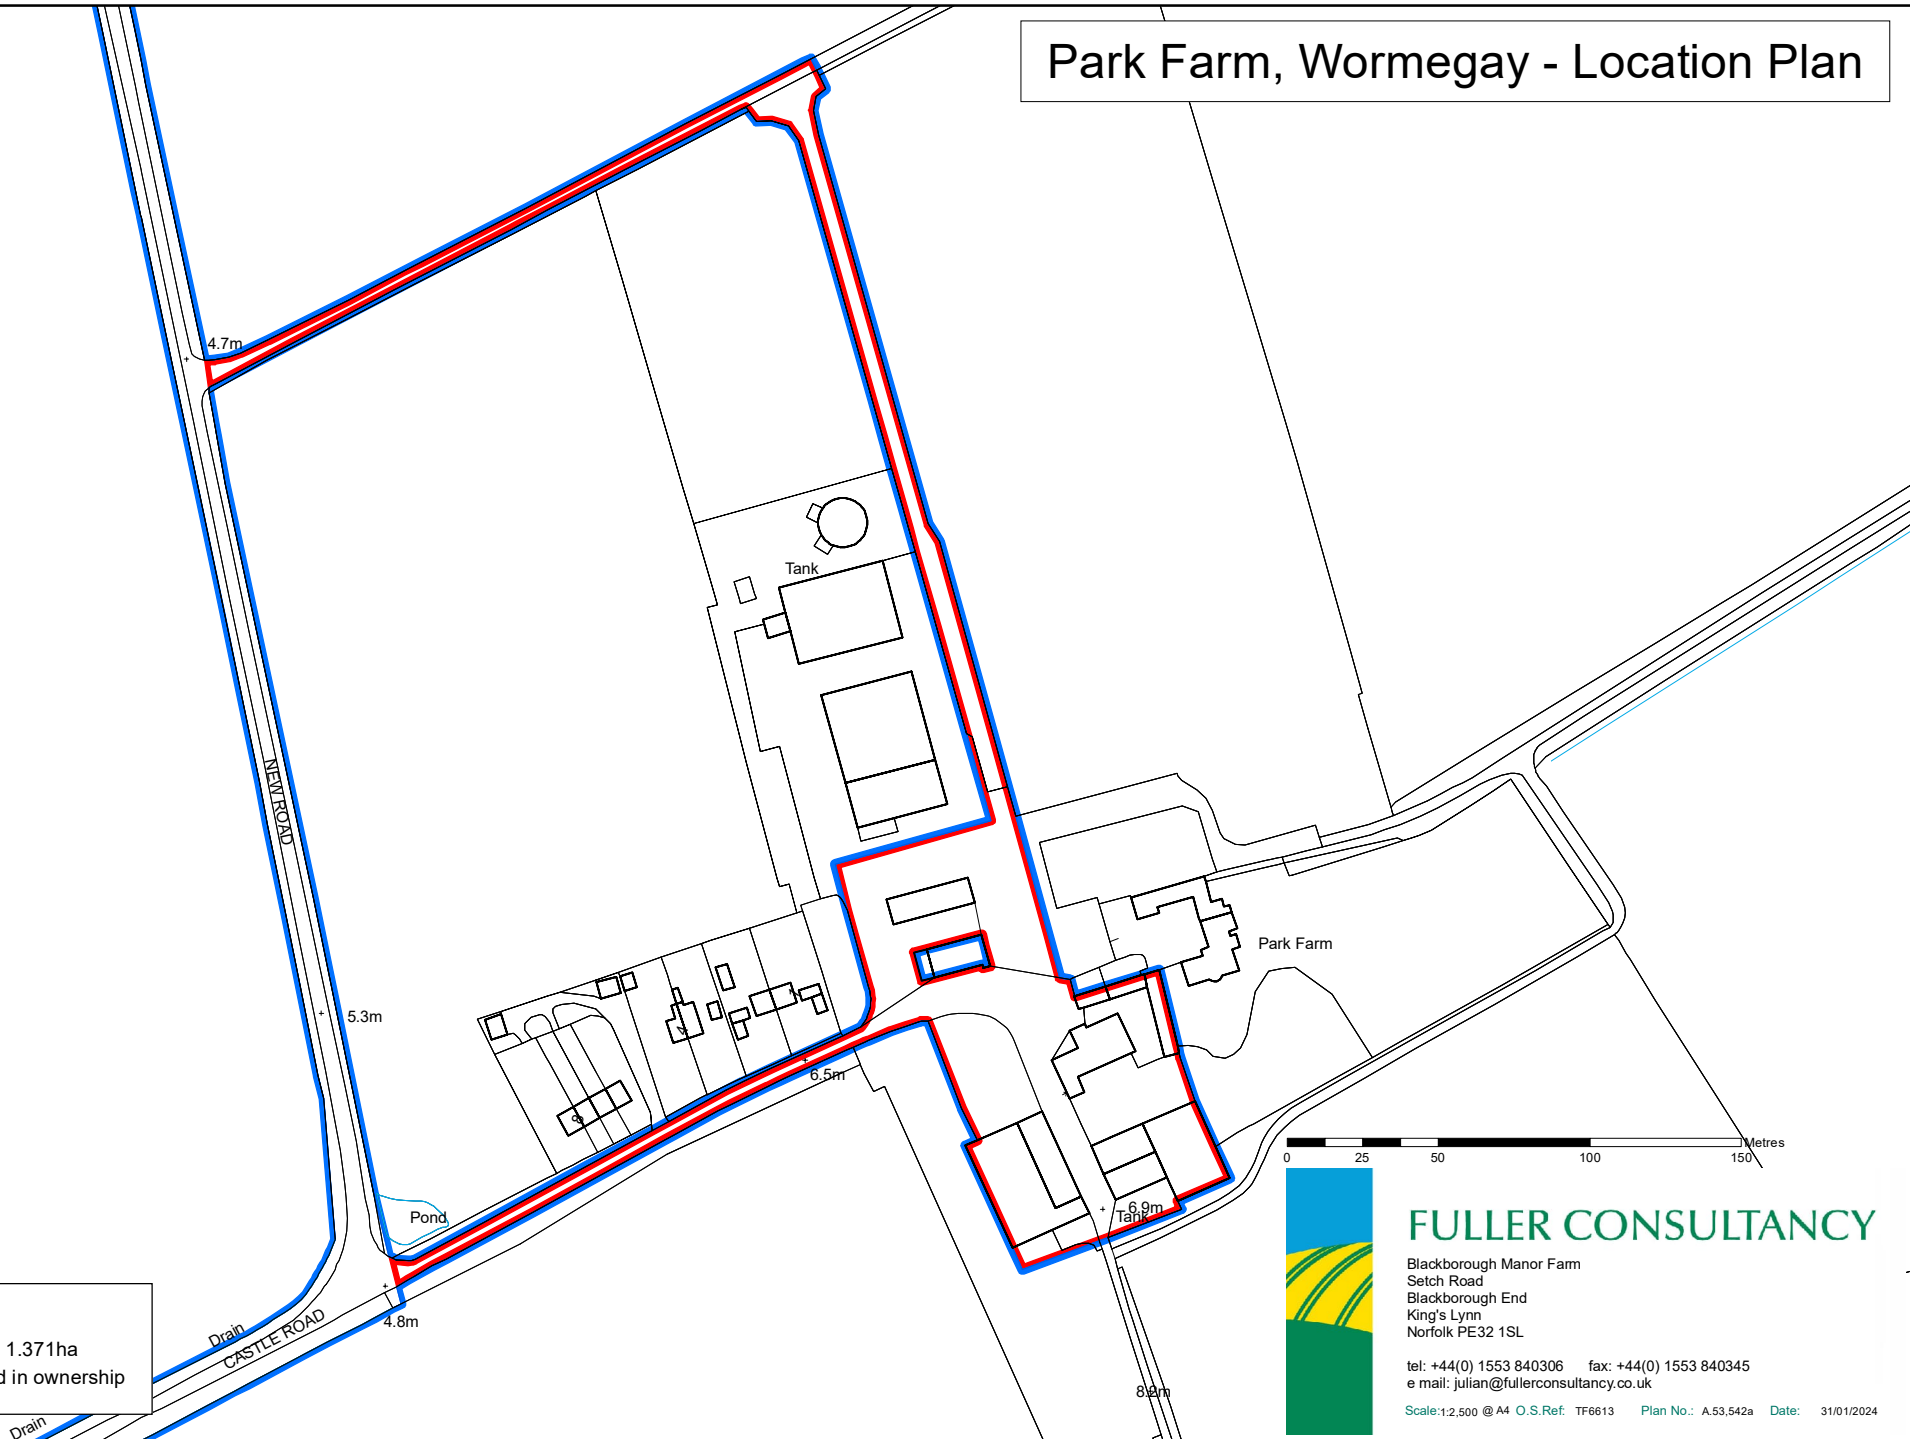

Park Farm, Wormegay - Location Plan

Legend

- Site Area: 1.371ha
- Other land in ownership

FULLER CONSULTANCY

Blackborough Manor Farm
Setch Road
Blackborough End
King's Lynn
Norfolk PE32 1SL

tel: +44(0) 1553 840306 fax: +44(0) 1553 840345
e mail: julian@fullerconsultancy.co.uk