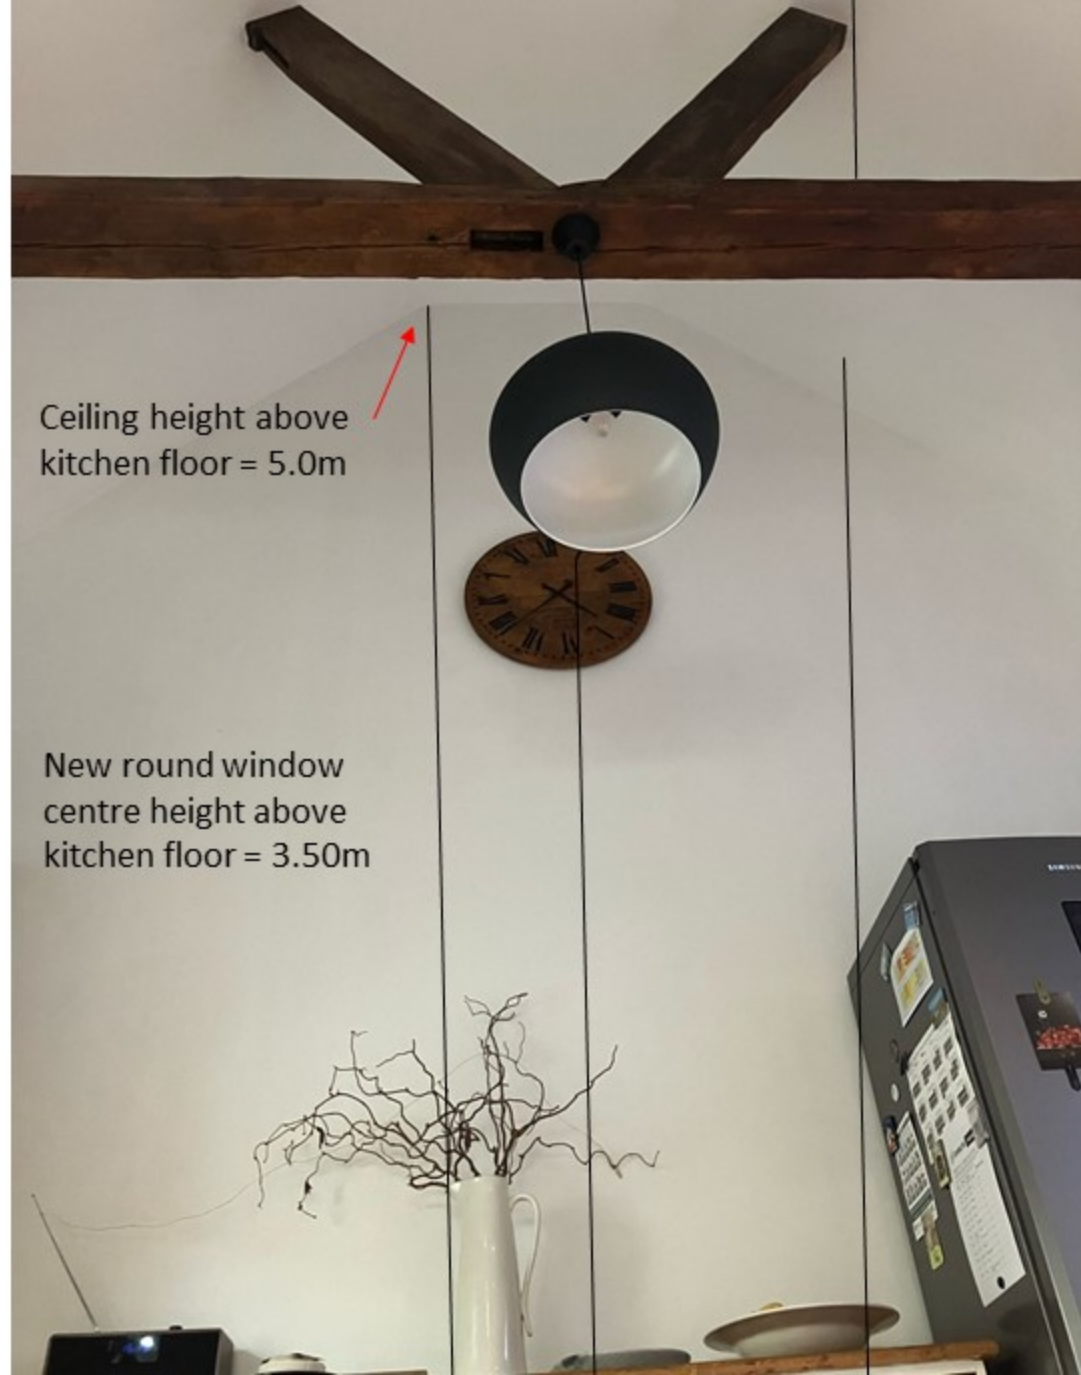

Internal View of the vaulted kitchen ceiling:

Ceiling height above
kitchen floor = 5.0m

New round window
centre height above
kitchen floor = 3.50m