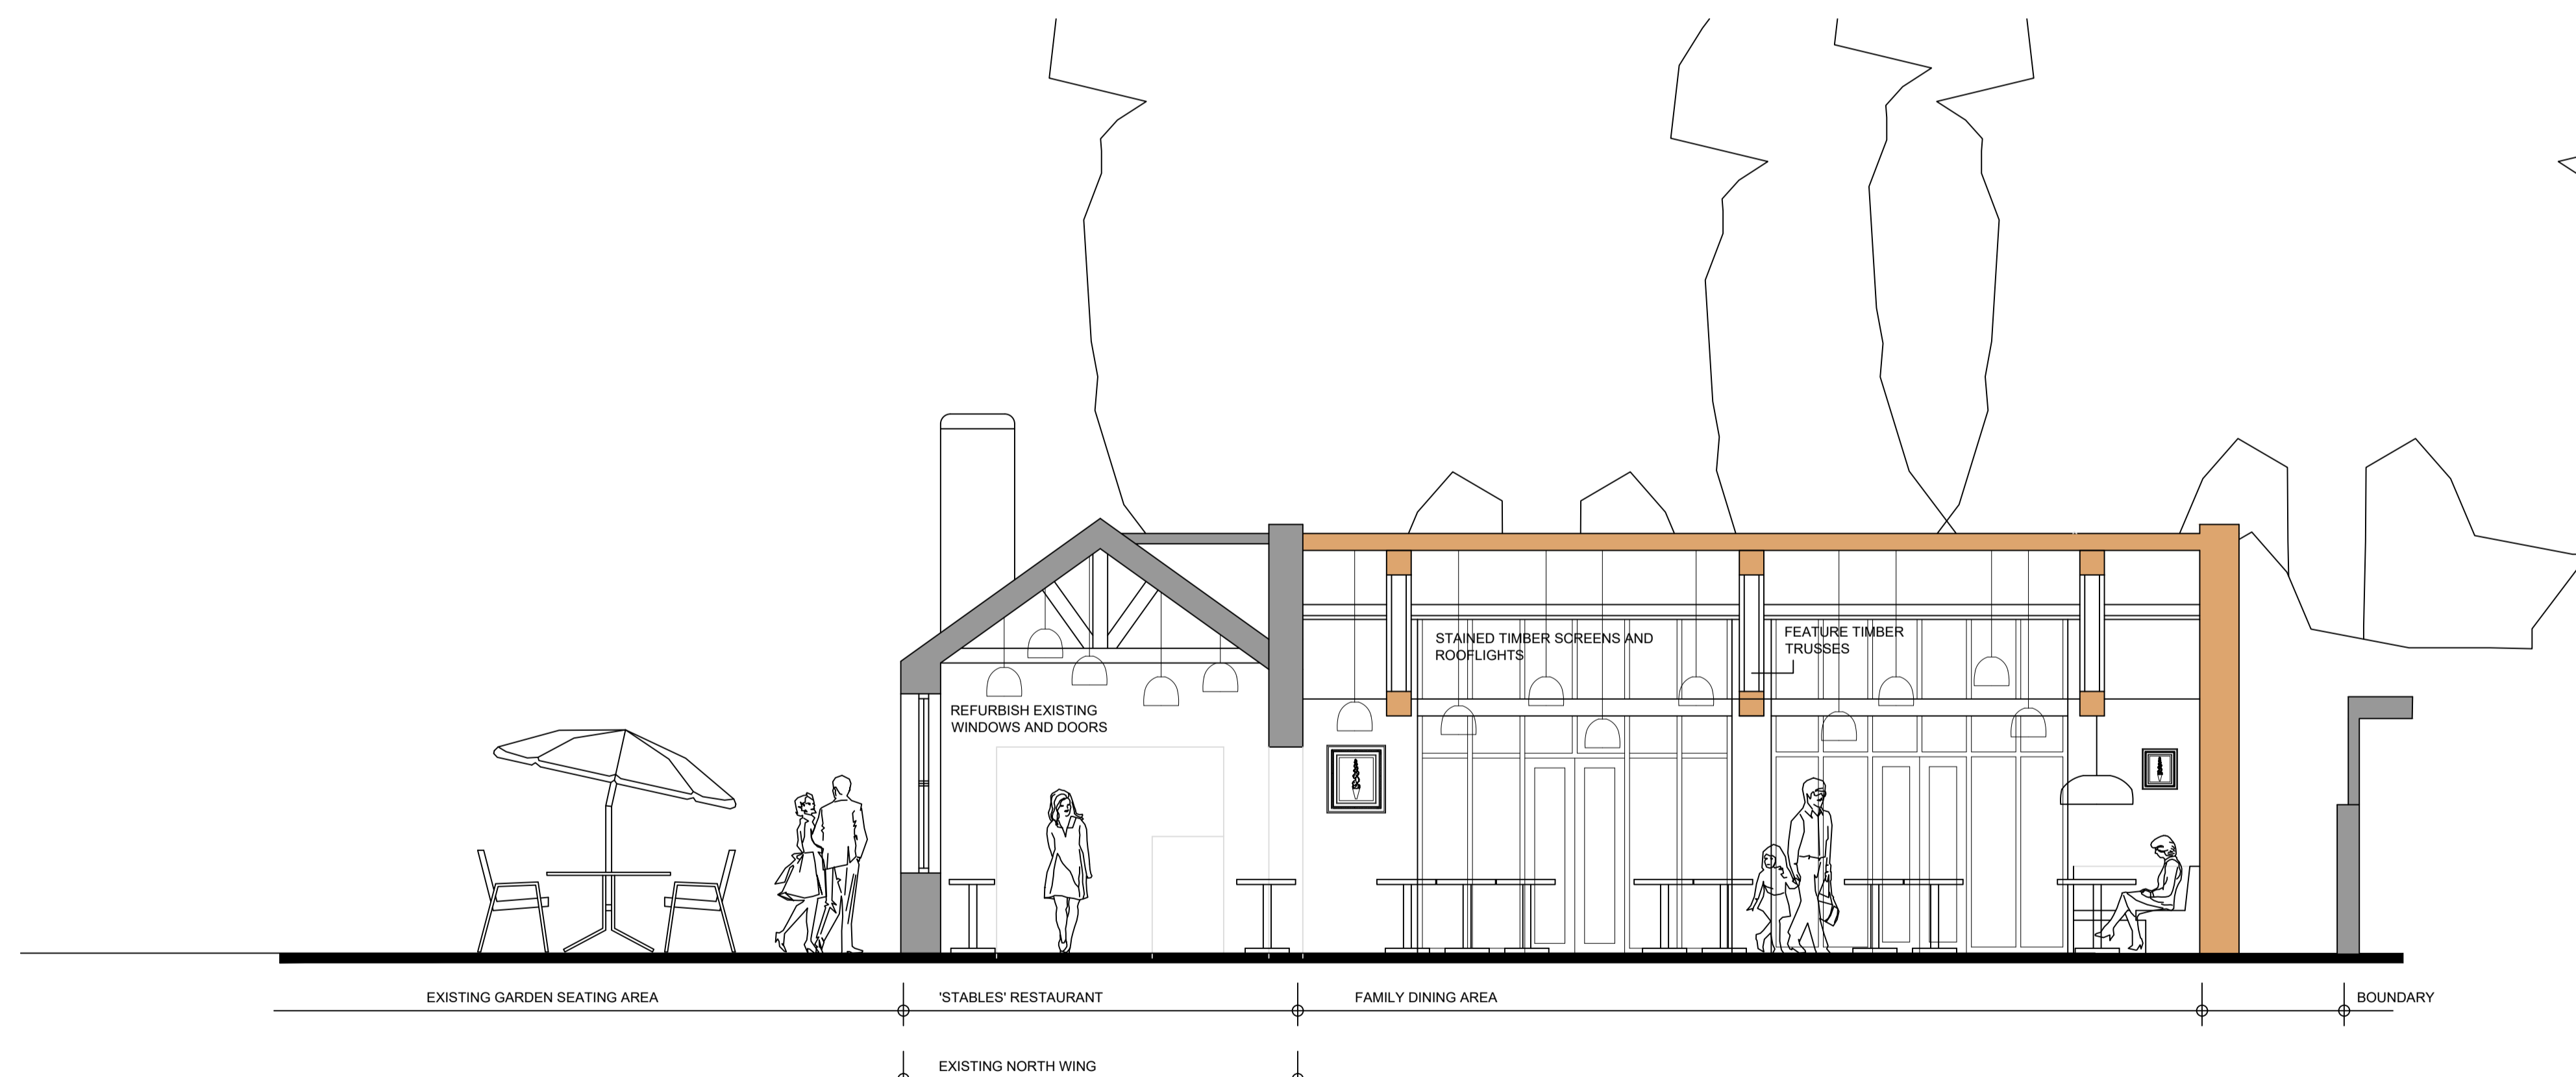

**Proposed Section A:A**

**Proposed Section B:B**

JOB	Savoy Park Hotel		
	16 Racecourse Road, Ayr		
DRAWING	Proposed Sections 1:50		
SCALE	DRAWN	DATE	
1:50	MDS	Mar24	
DRAWING NO	6502 PR 05	REV	-
CLIENT	Savoy Park Hotel		

0.5m 0m 0.5m 1m 1.5m 2m 2.5m 3m  
SCALE : 1:50

ARPL ARCHITECTS  
11 WELLINGTON SQUARE, AYR  
TEL 01292 289777