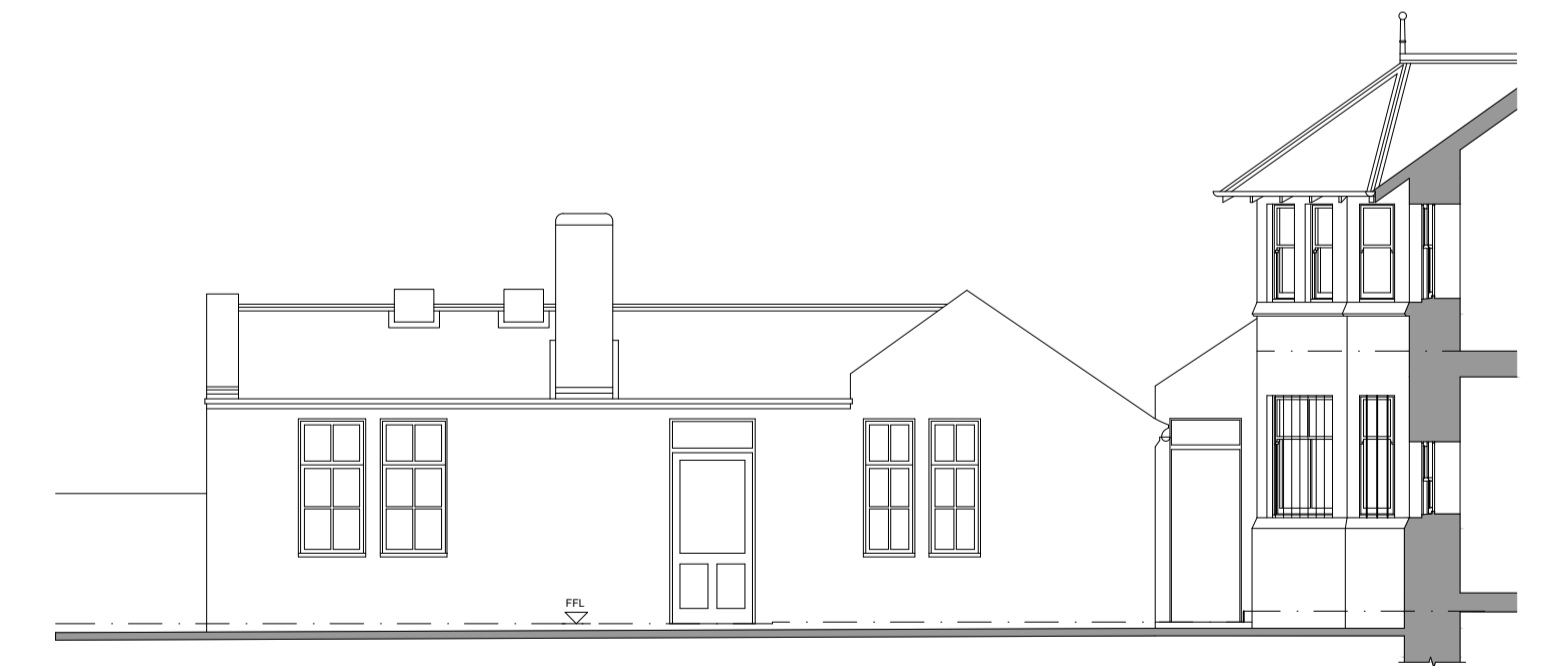

Existing North elevation full

Existing West elevation

Existing East elevation / flat elevation

Existing South elevation

JOB	Savoy Park Hotel		
	Ayr		
DRAWING	Existing Elevations 1:100		
SCALE	DRAWN	DATE	
1:100	MDS	Mar24	
DRAWING NO	6502 EX 04	REV	-
CLIENT	Lucy Ingham		