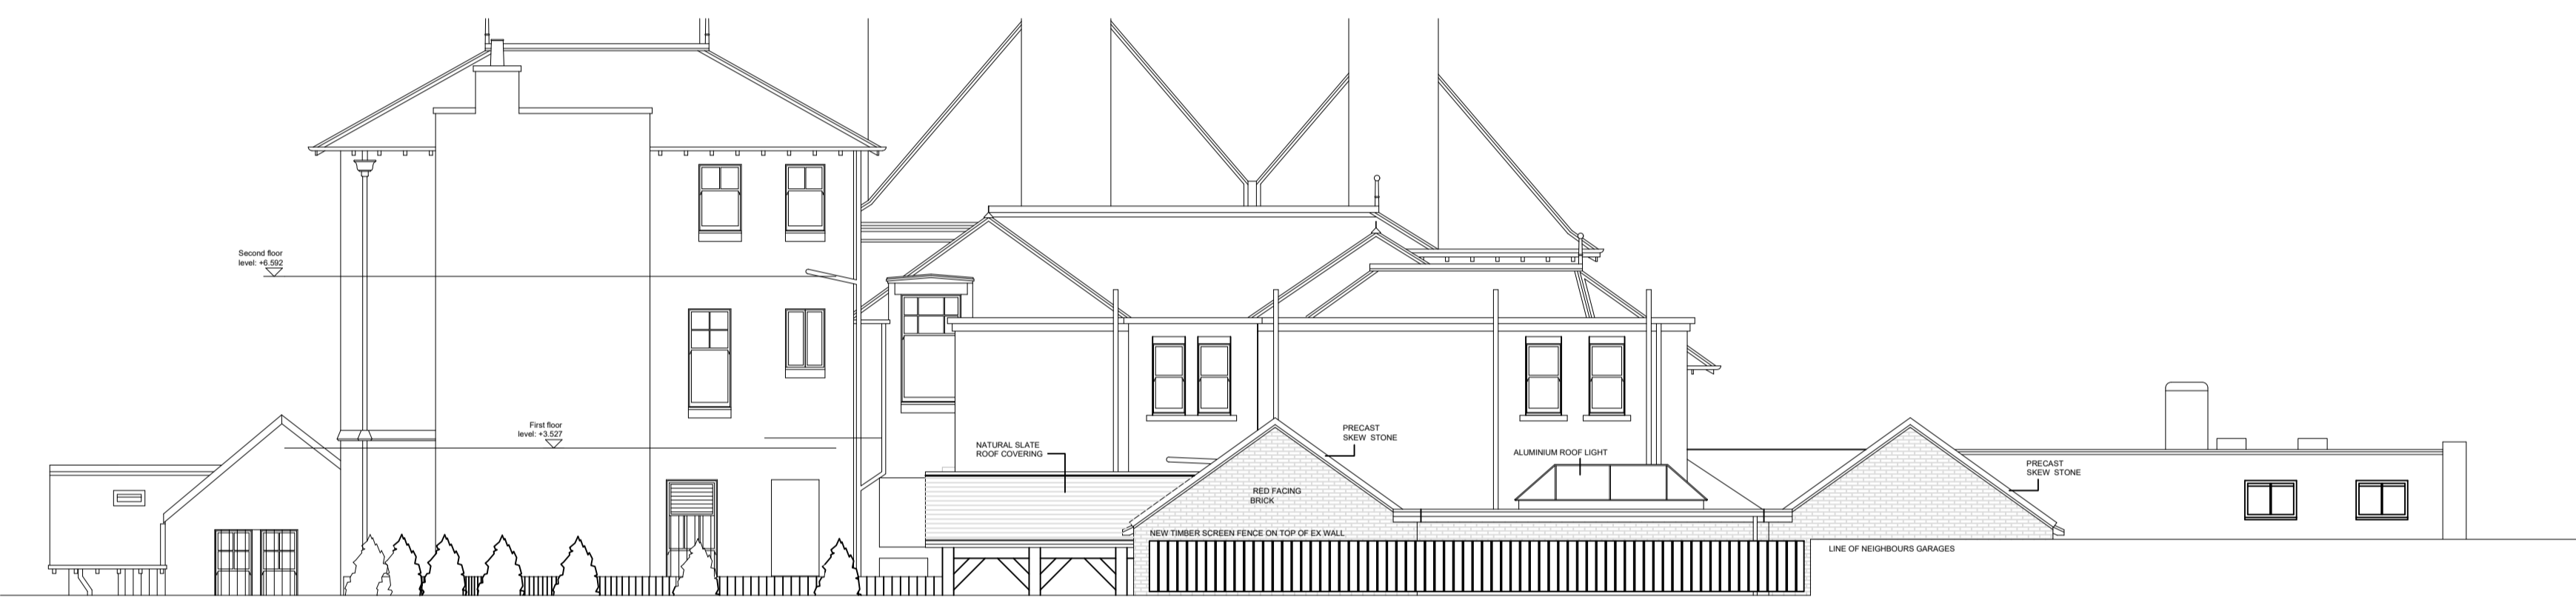

Proposed North elevation

Proposed West elevation

Proposed North elevation (Behind boundary wall / and garages)

Proposed East elevation

Proposed South elevation

JOB	Savoy Park Hotel		
	16 Racecourse Road, Ayr		
DRAWING	Proposed Elevations 1:100		
SCALE	1:100	DRAWN	MDS
		DATE	Mar24
DRAWING NO	6502 PR 04	REV	-
CLIENT	Savoy Park Hotel		