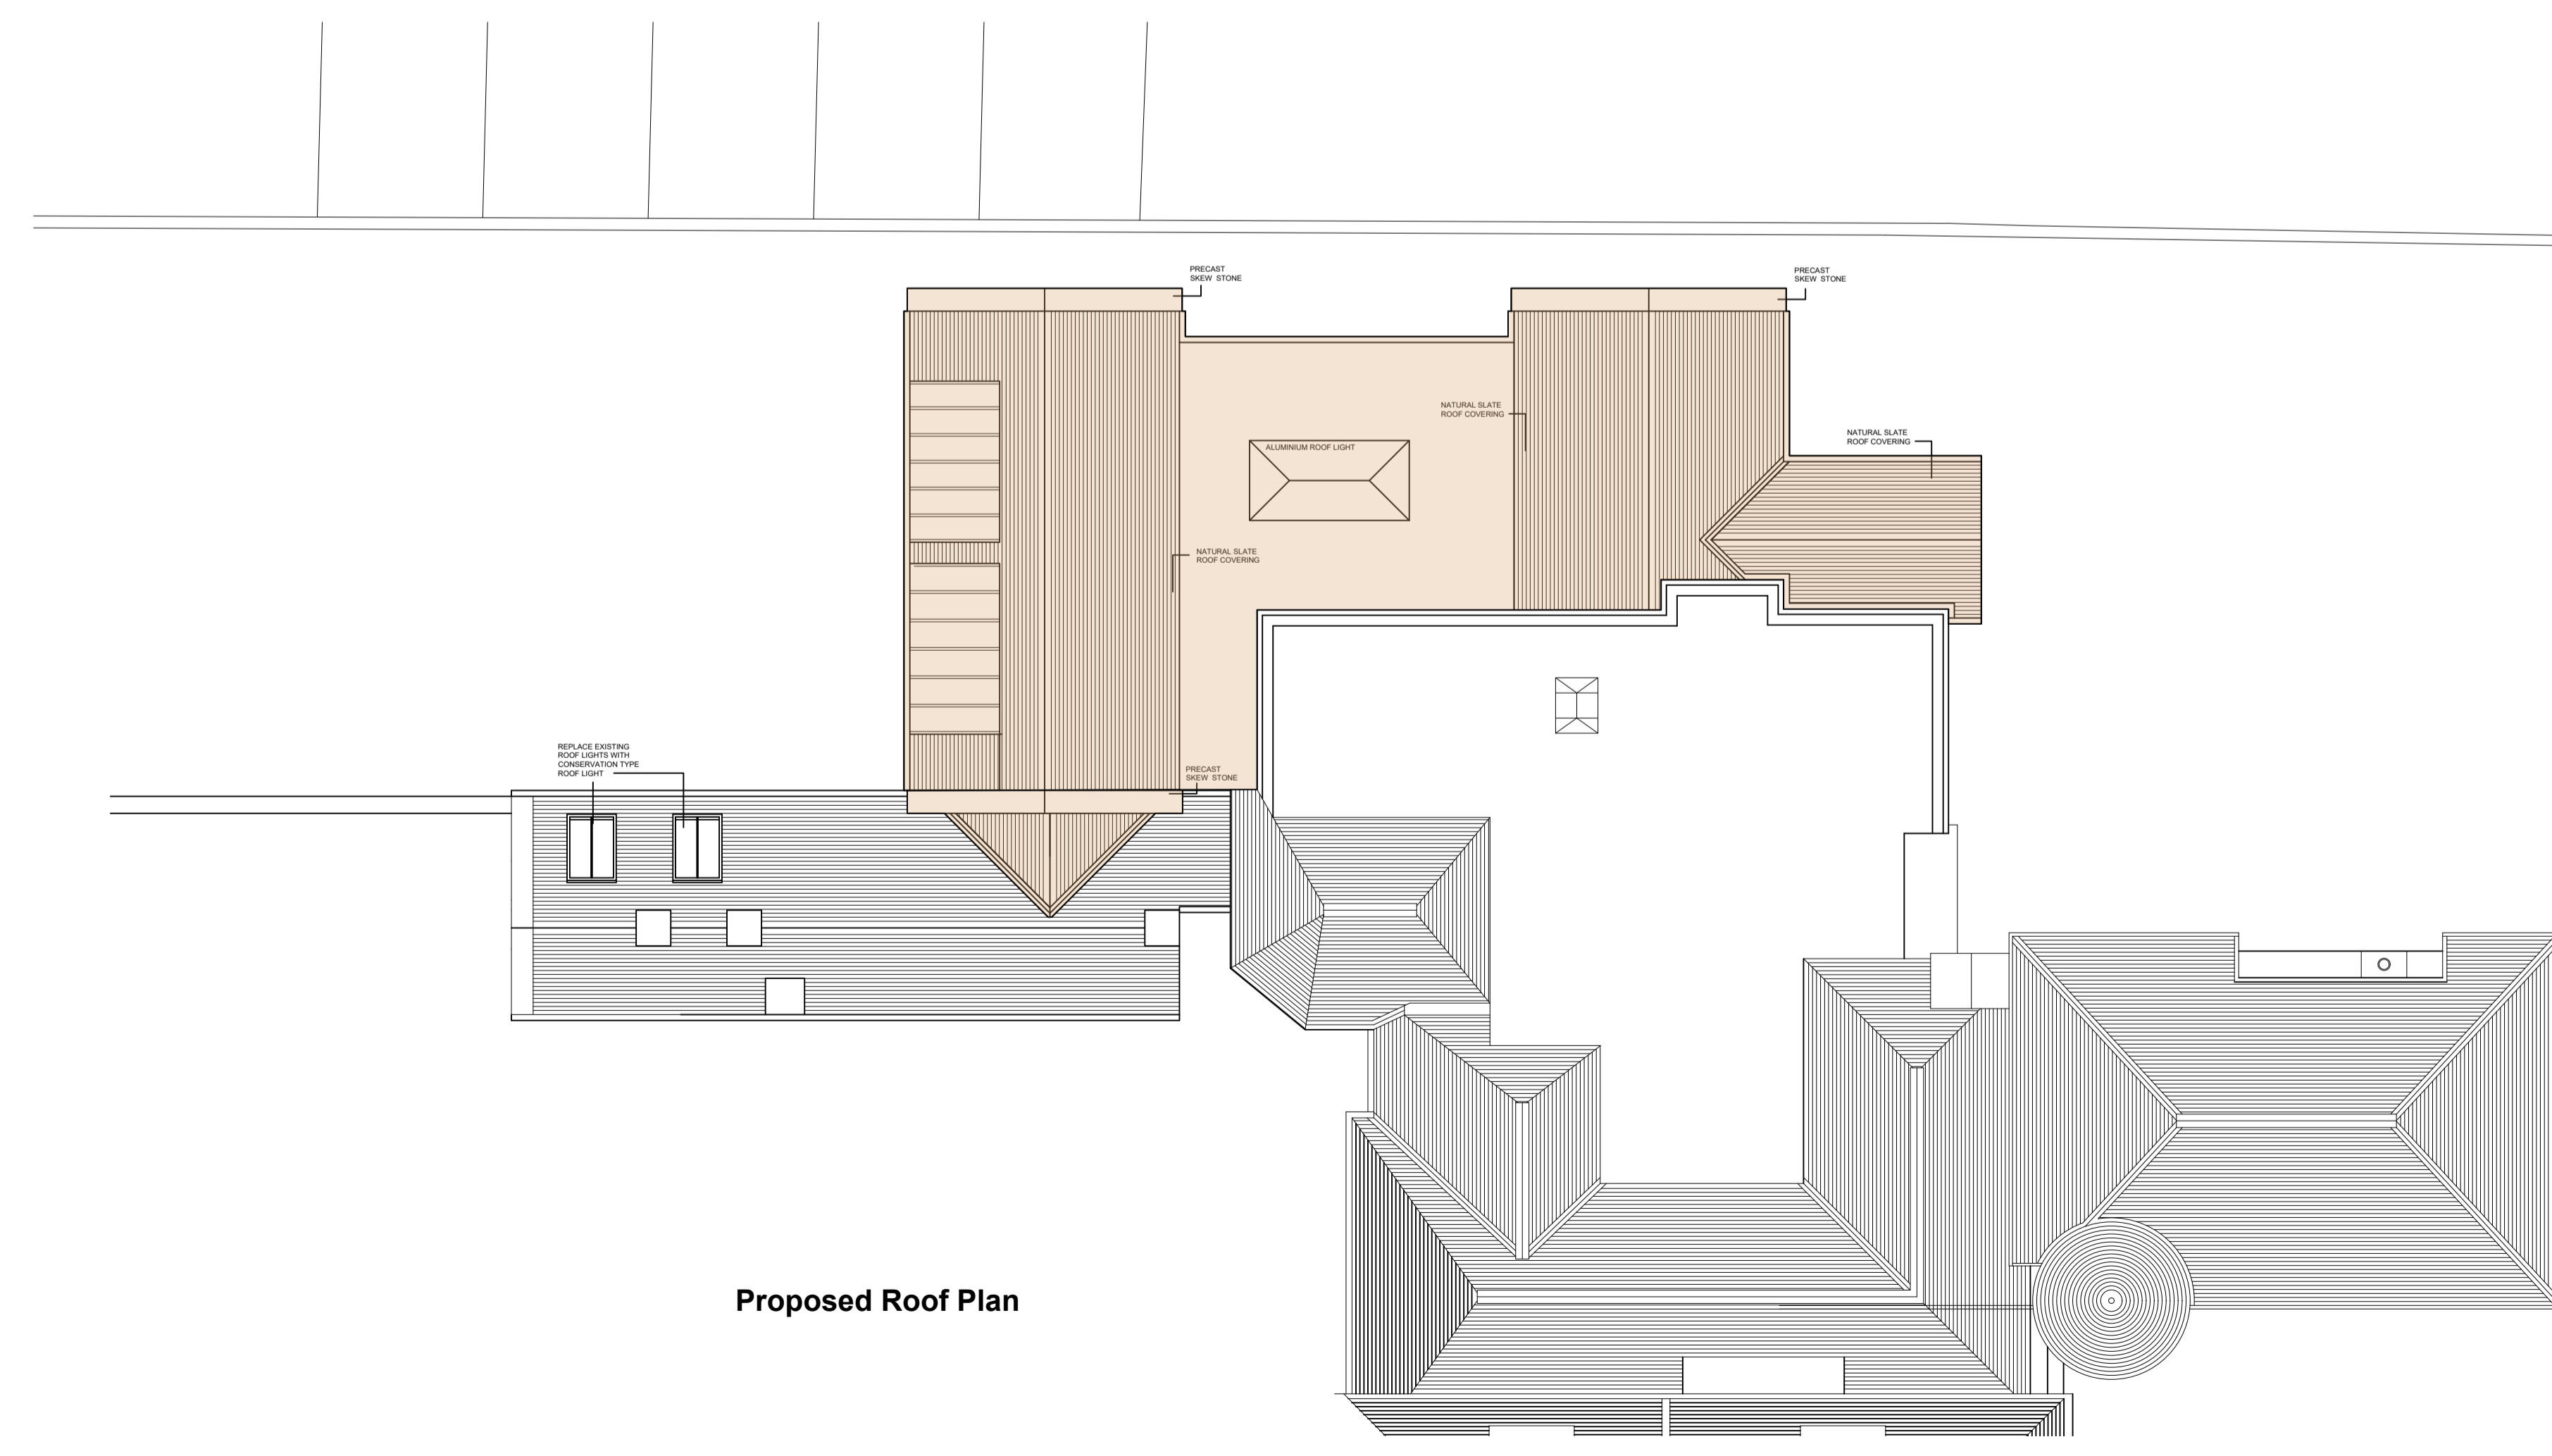

Existing Roof Plan

Proposed Roof Plan

JOB	Savoy Park Hotel		
	16 Racecourse Road, Ayr		
DRAWING	Existing & Proposed Roof Plans		
SCALE	DRAWN	DATE	
1:100	MDS	Mar24	
DRAWING NO	6502 PR 06	REV	-
CLIENT	Savoy Park Hotel		