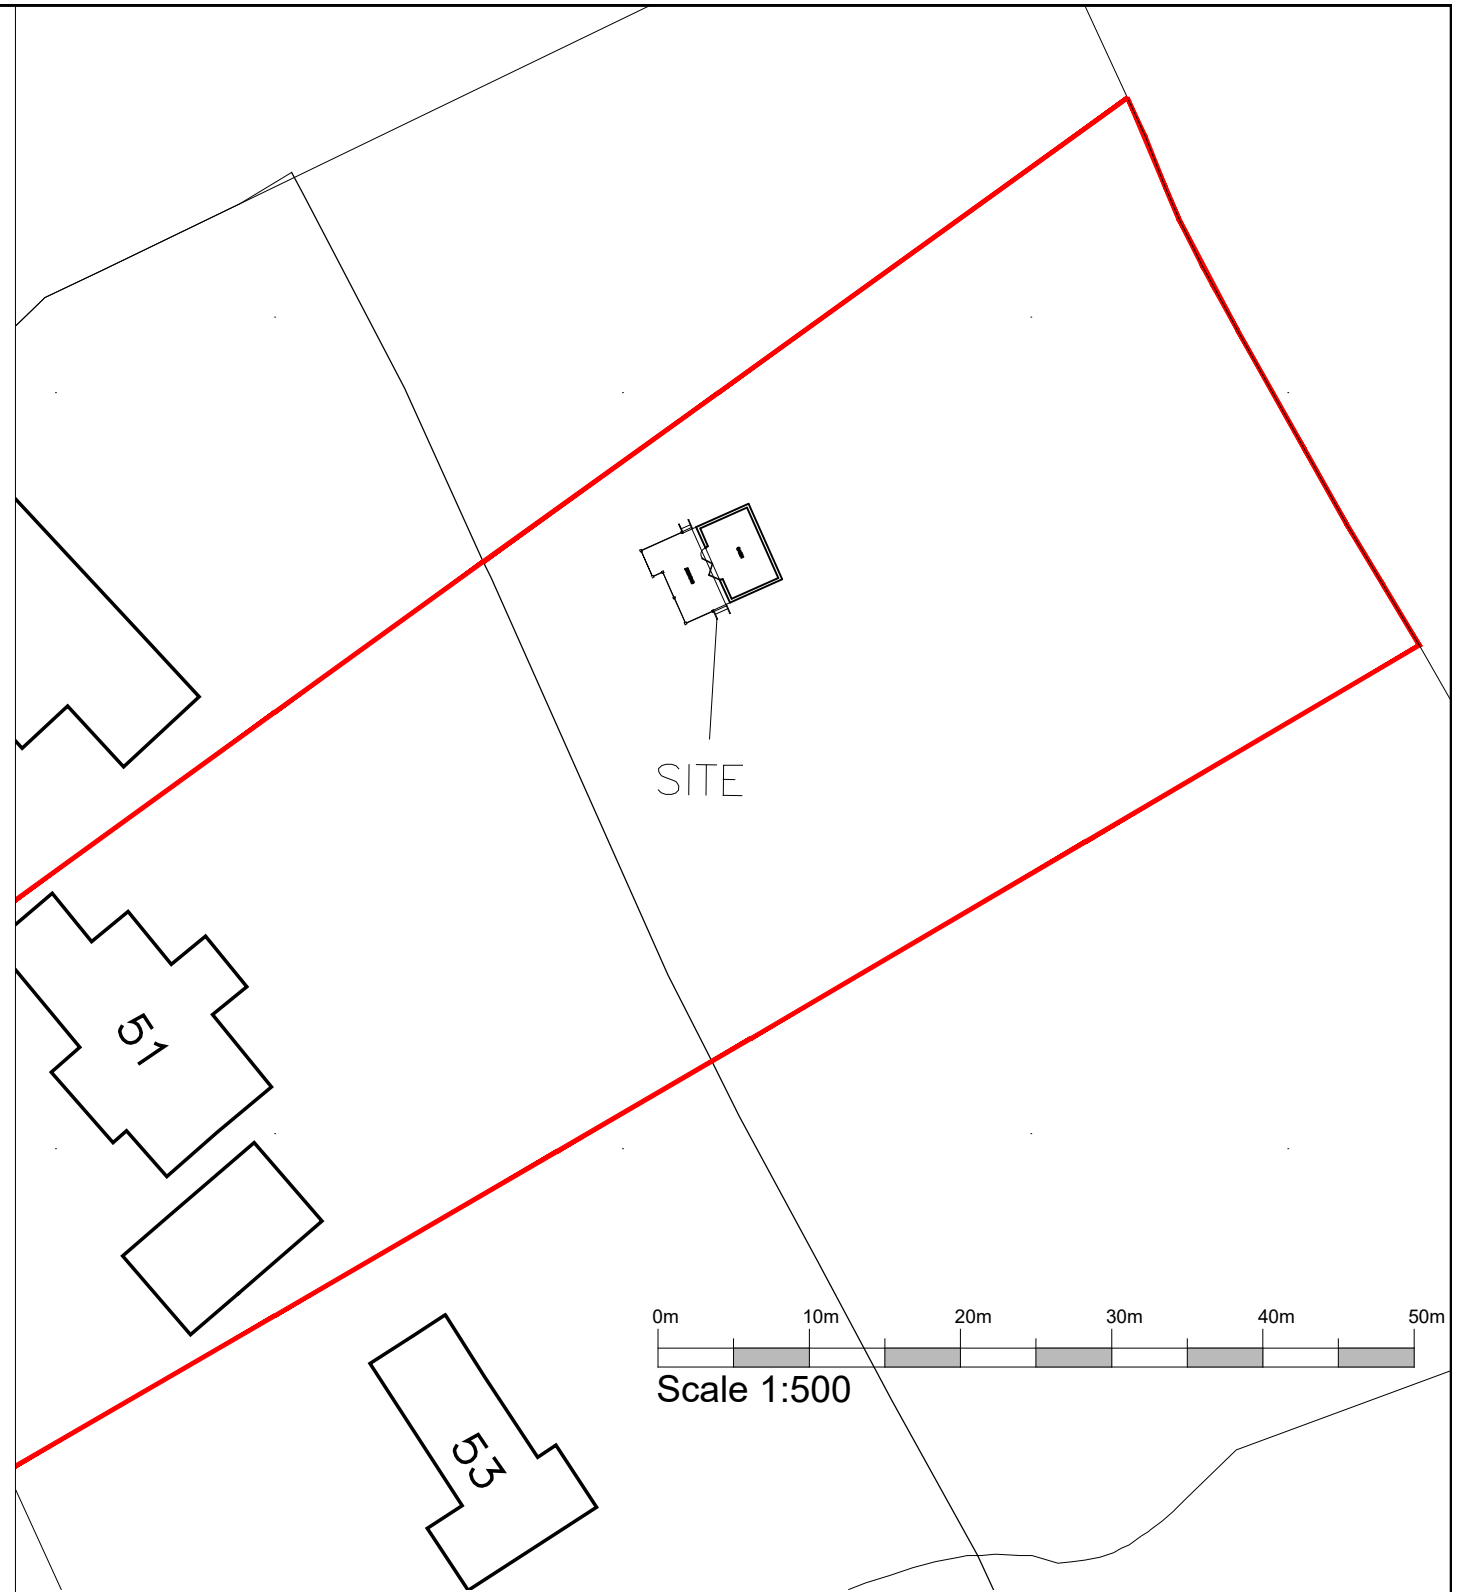

Ordnance Survey (c) Crown Copyright 2024. All rights reserved. Licence number 100022432

Site Location Plan...

Site Location Plan 1:1250 @ A4
 51 Greenhill Road
 Otford
 Kent

Block Plan 1:500 @ A4
 51 Greenhill Road
 Otford
 Kent

03/2024/03B