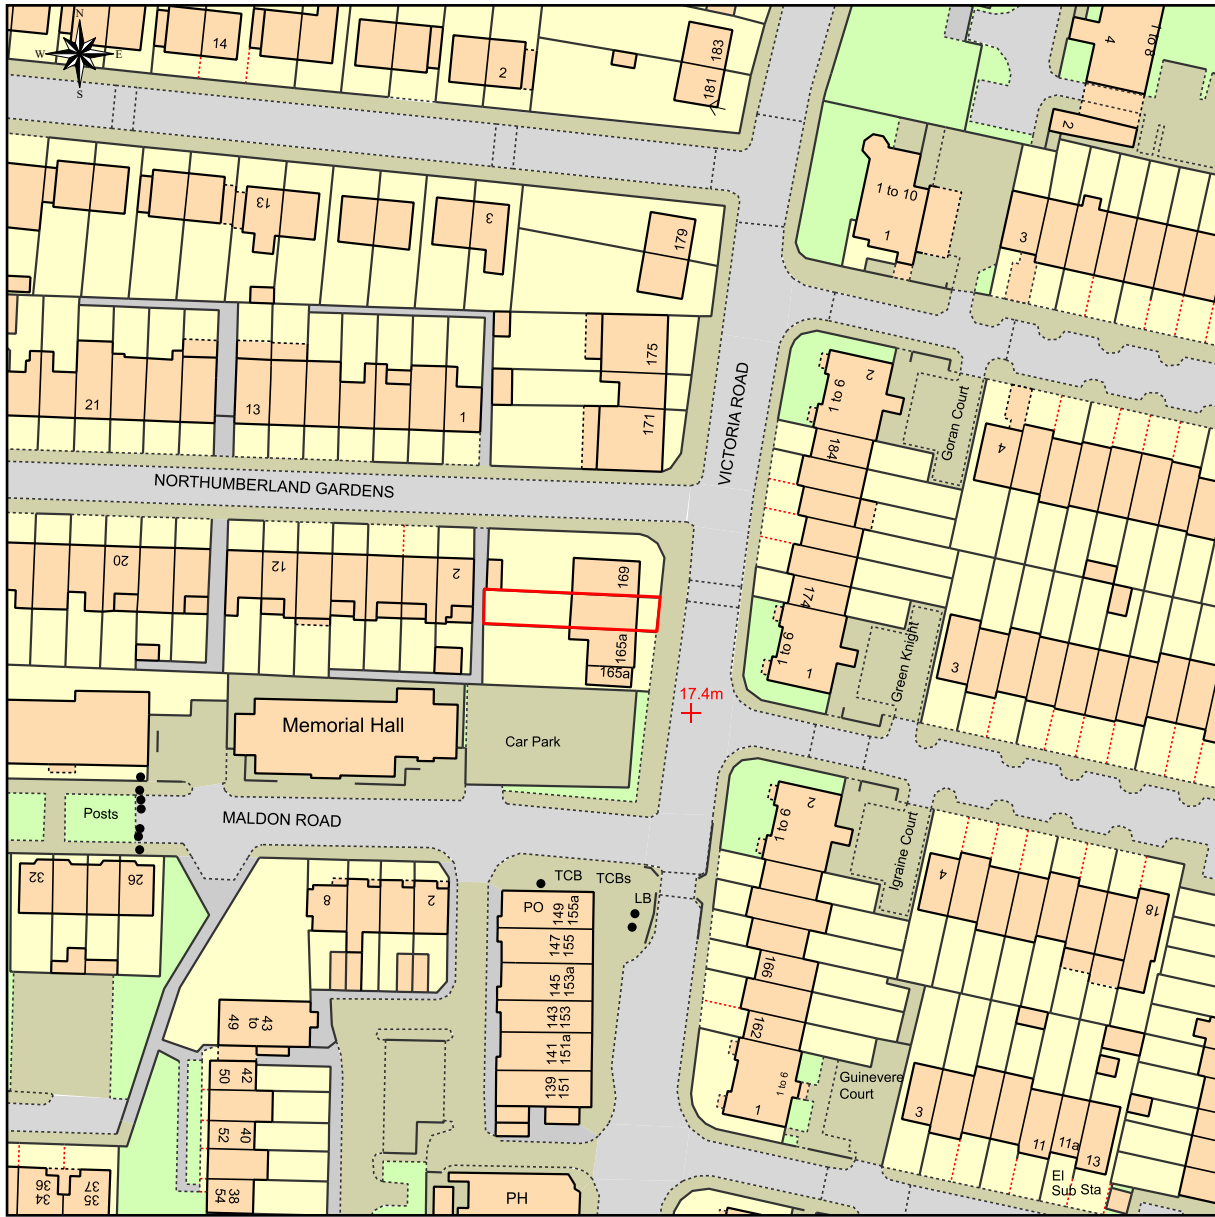

# Location Plan of N9 9AZ

This Plan includes the following Licensed Data: OS MasterMap Colour PDF Location Plan by the Ordnance Survey National Geographic Database and incorporating surveyed revision available at the date of production. Reproduction in whole or in part is prohibited without the prior permission of Ordnance Survey. The representation of a road, track or path is no evidence of a right of way. The representation of features, as lines is no evidence of a property boundary. © Crown copyright and database rights, 2019. Ordnance Survey 0100031673

0m 20m 40m 60m 80m 100m

Scale: 1:1250, paper size: A4

**plans ahead** by emapsite™