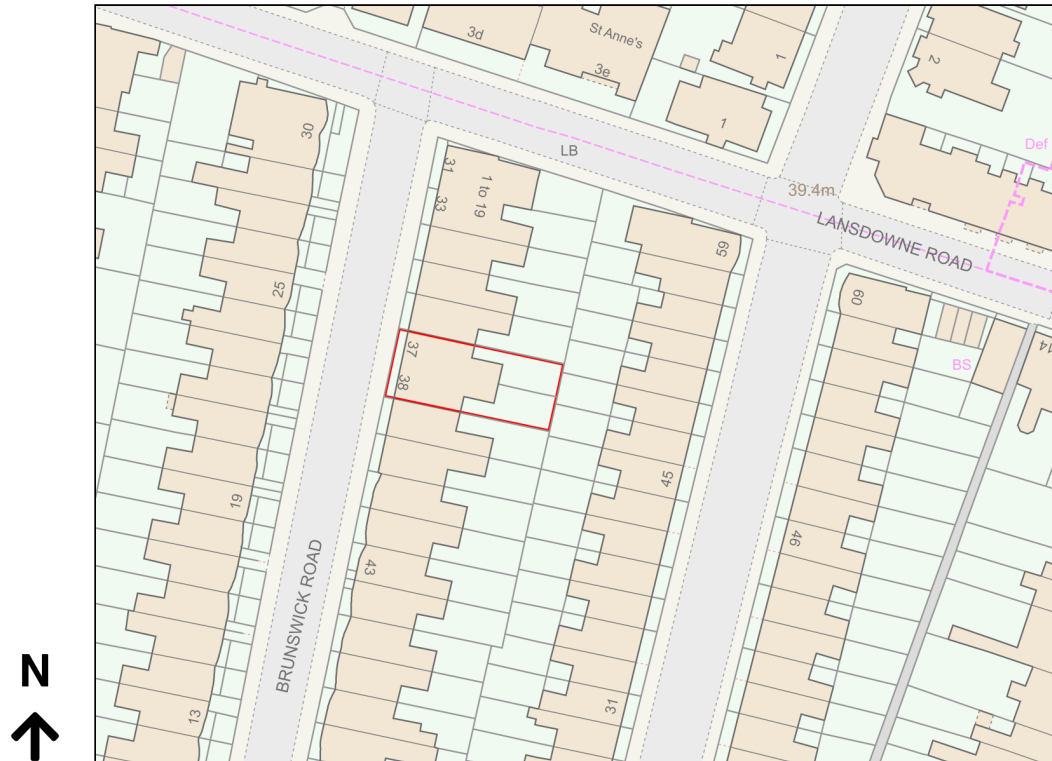

Location Plan

Site Address: Flat 1, Brunswick Lodge, 37-38, Brunswick Road, Hove, BN3 1DH

Date Produced: 13-Mar-2024

Scale: 1:1250 @A4

Planning Portal Reference: PP-12796831v1