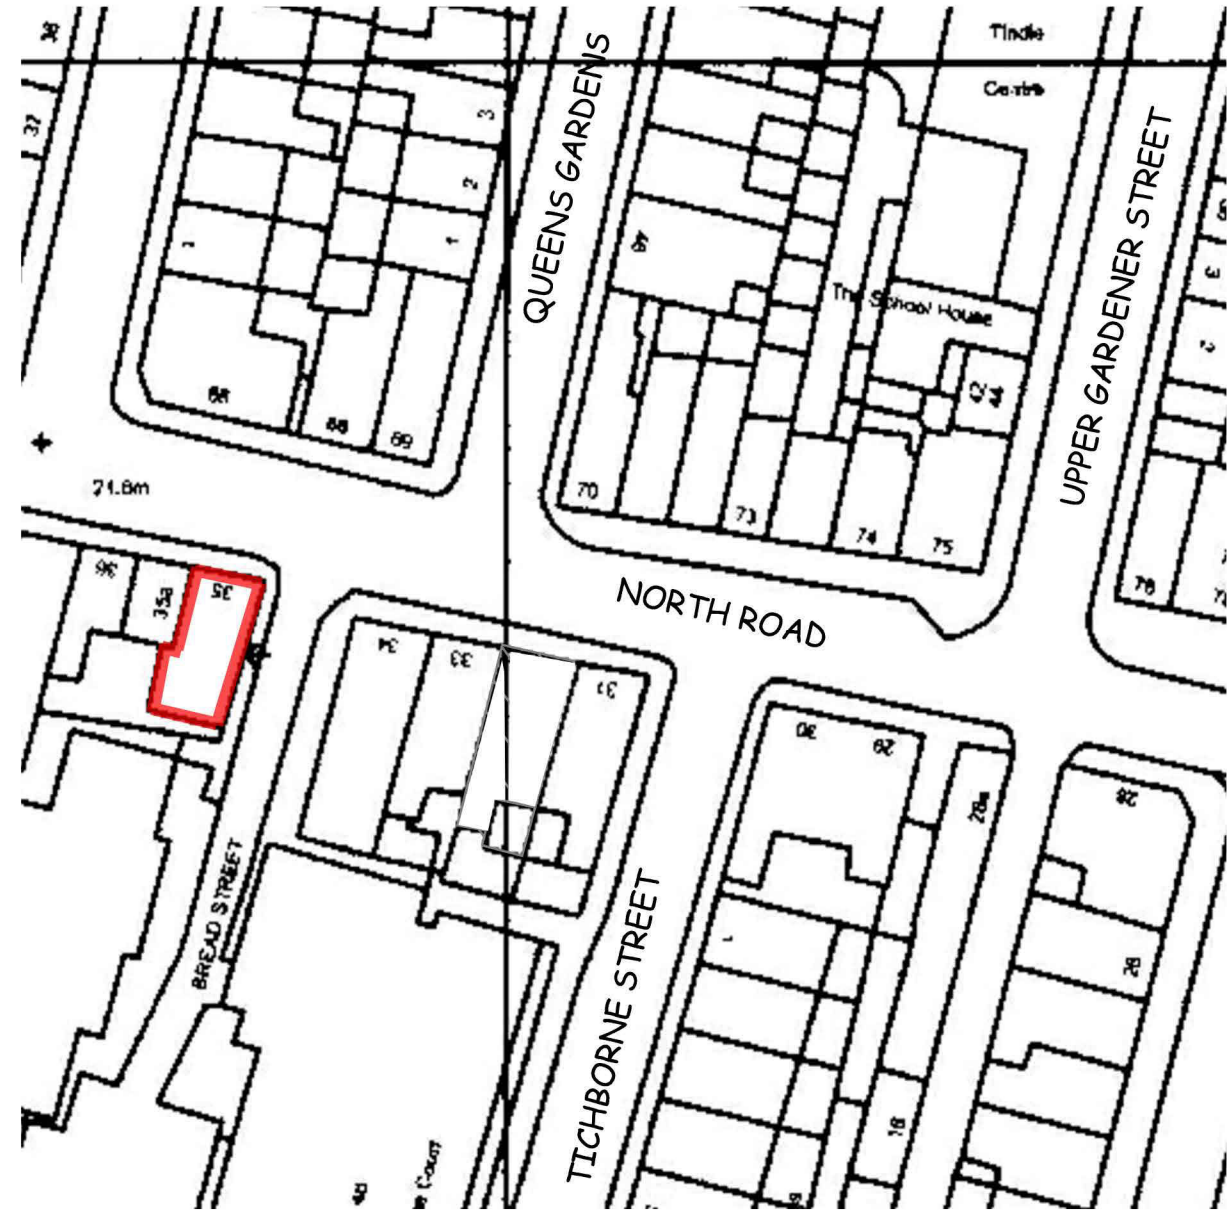

LOCATION PLAN 1/1250

BLOCK PLAN 1/500

Project	6 Bread Street, Brighton, BN1 1TZ		
Drawing title	Location & Block plans		
Drawing No	2404/P/001	Scale	1/1250, 1/500@A3
Date	April 2024	Status	Planning