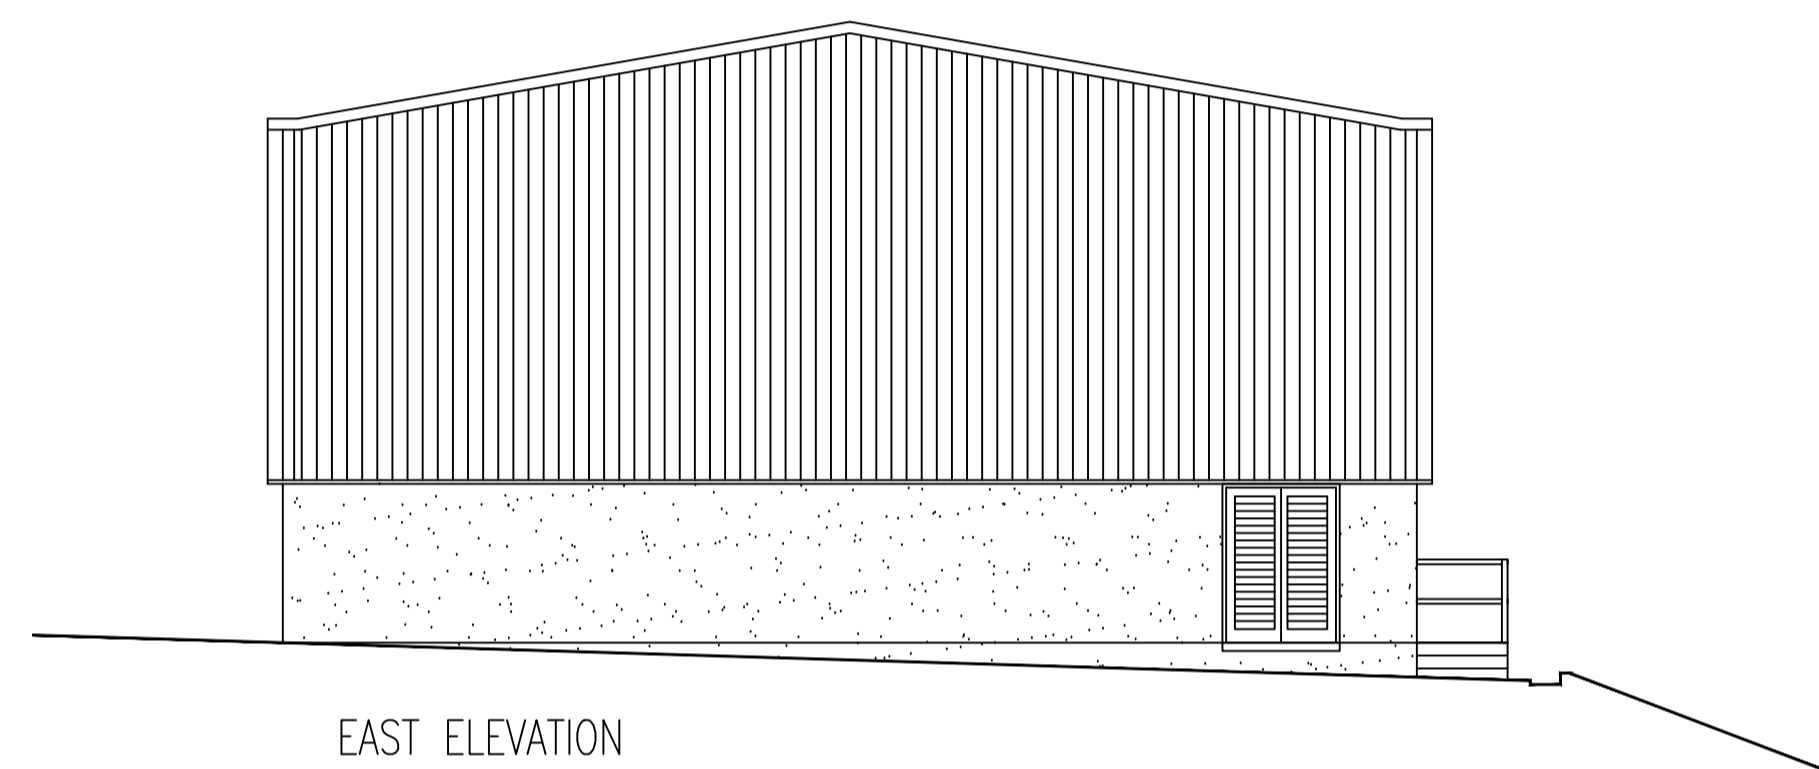

WEST ELEVATION

SOUTH ELEVATION

EAST ELEVATION

NORTH ELEVATION

Existing

Proposed

55 Modules: Oshino - Nova 2 module 6500K 12V - Nova2  
 55 Total Modules  
 39.6 Watts  
 1 Power Supply: Oshino - PSU60/12/IP67/PW

L	L	L	L	L
18 mods	9 mods	5 mods	10 mods	13 mods
13.0 w	6.5 w	3.6 w	7.2 w	9.4 w
31.6 mod/m <sup>2</sup>	71.9 mod/m <sup>2</sup>	69.3 mod/m <sup>2</sup>	29.7 mod/m <sup>2</sup>	73.0 mod/m <sup>2</sup>