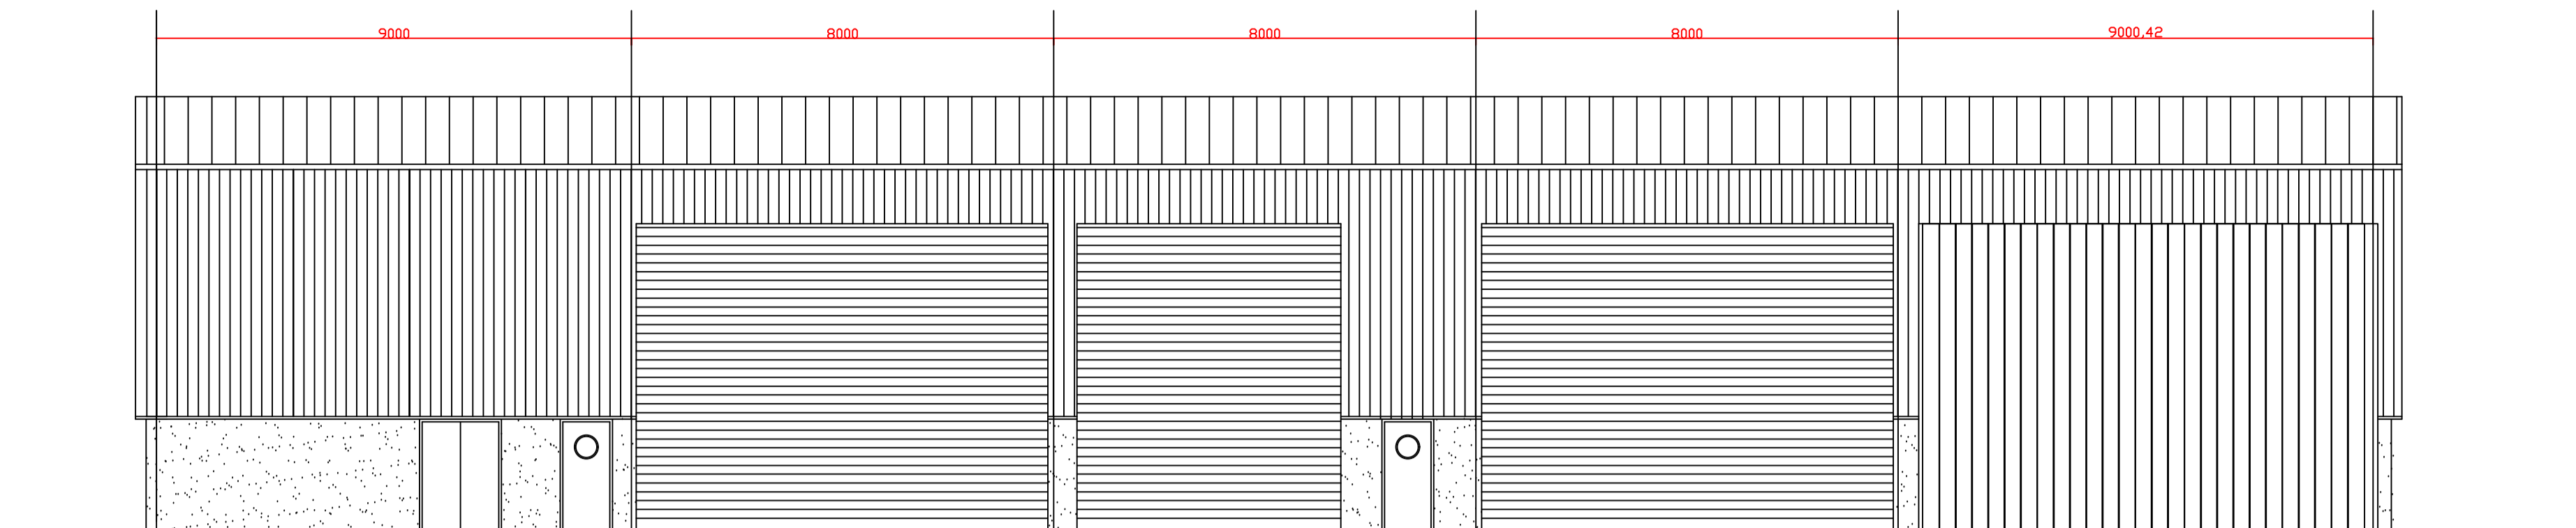

WEST ELEVATION

SOUTH ELEVATION

EAST ELEVATION

NORTH ELEVATION

Existing

Proposed

55 Modules: Oshino - Nova 2 module 6500K 12V - Nova2  
 55 Total Modules  
 39.6 Watts  
 1 Power Supply: Oshino - PSU60/12/IP67/PW

L	L	L	L	L
18 mods	9 mods	5 mods	10 mods	13 mods
13.0 w	6.5 w	3.6 w	7.2 w	9.4 w
31.6 mod/m <sup>2</sup>	71.9 mod/m <sup>2</sup>	69.3 mod/m <sup>2</sup>	29.7 mod/m <sup>2</sup>	73.0 mod/m <sup>2</sup>