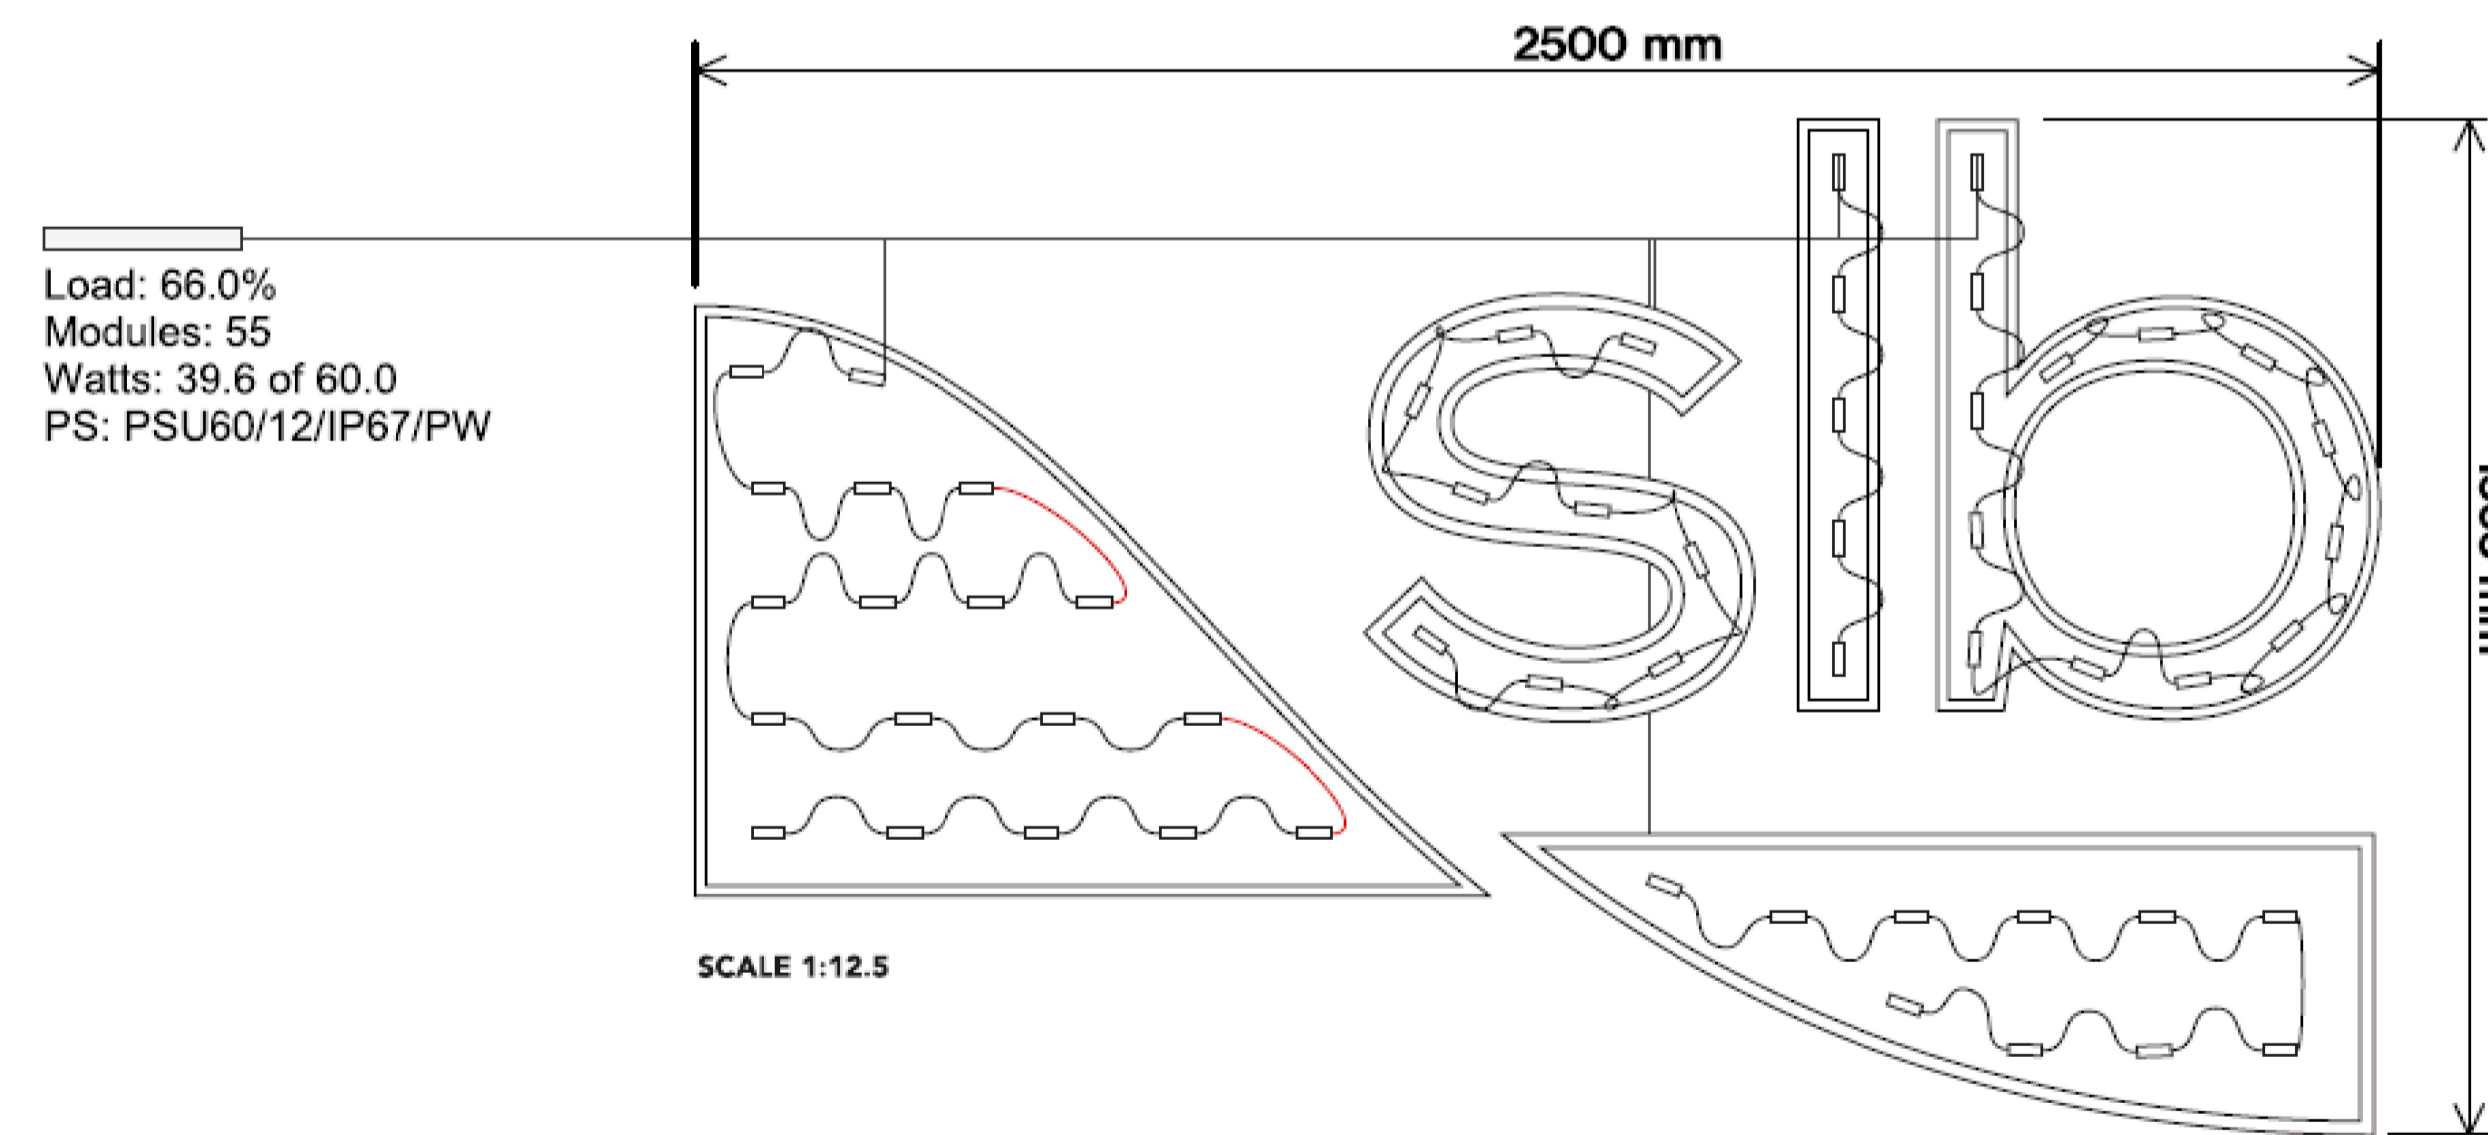

WEST ELEVATION

SOUTH ELEVATION

EAST ELEVATION

NORTH ELEVATION

Existing

Proposed

55 Modules: Oshino - Nova 2 module 6500K 12V - Nova2  
 55 Total Modules  
 39.6 Watts  
 1 Power Supply: Oshino - PSU60/12/IP67/PW

L	L	L	L	L
18 mods	9 mods	5 mods	10 mods	13 mods
13.0 w	6.5 w	3.6 w	7.2 w	9.4 w
31.6 mod/m <sup>2</sup>	71.9 mod/m <sup>2</sup>	69.3 mod/m <sup>2</sup>	29.7 mod/m <sup>2</sup>	73.0 mod/m <sup>2</sup>