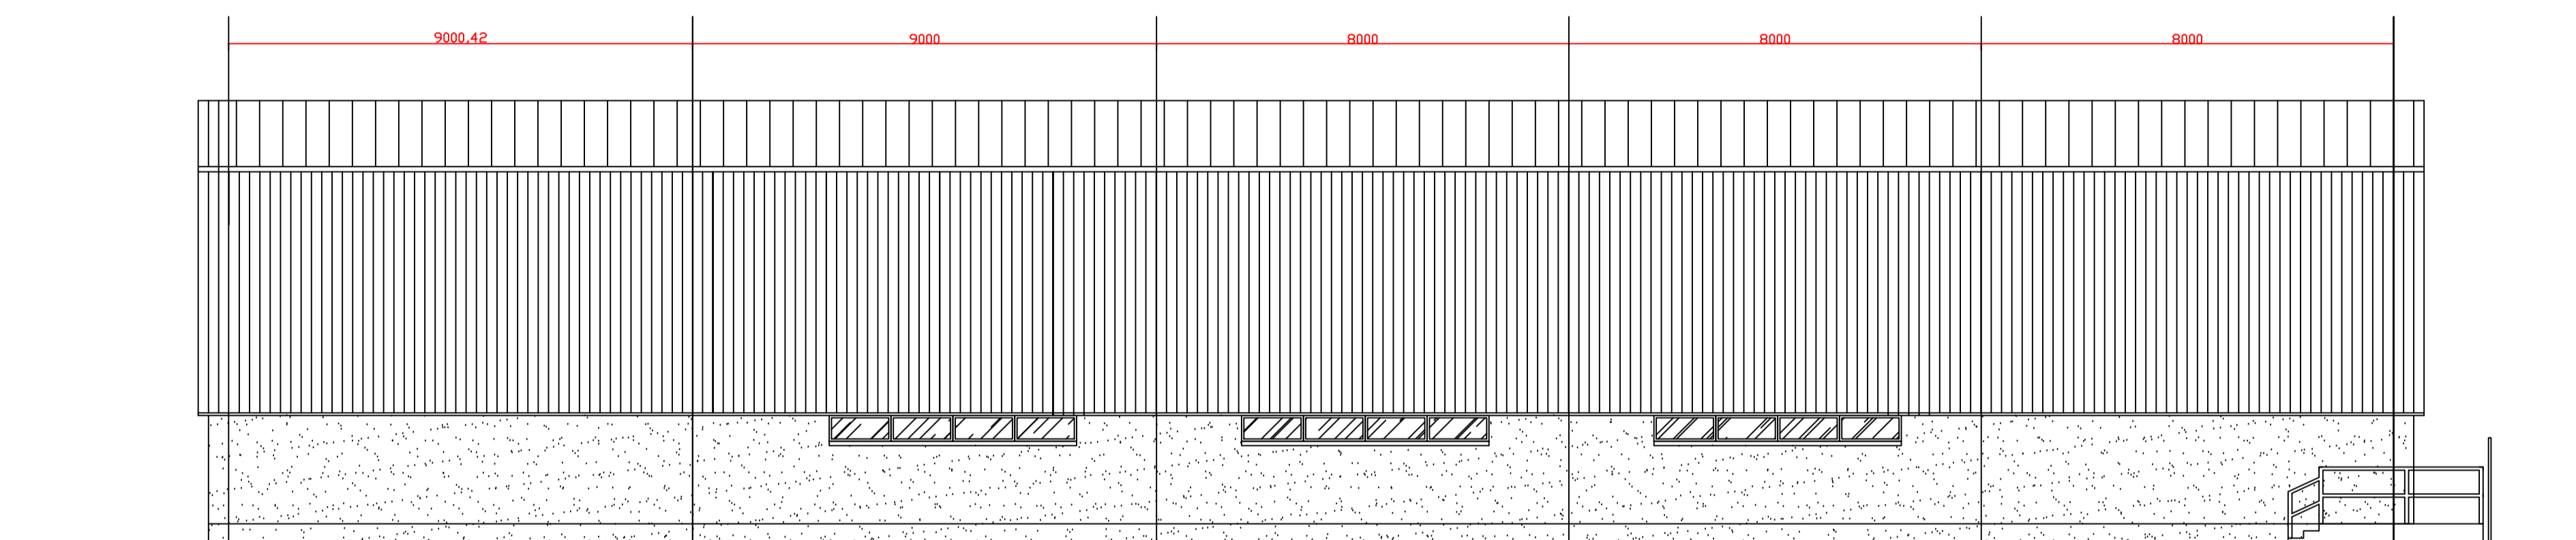

WEST ELEVATION

SOUTH ELEVATION

EAST ELEVATION

NORTH ELEVATION

Existing

Proposed

55 Modules: Oshino - Nova 2 module 6500K 12V - Nova2  
 55 Total Modules  
 39.6 Watts  
 1 Power Supply: Oshino - PSU60/12/IP67/PW

L	L	L	L	L
18 mods	9 mods	5 mods	10 mods	13 mods
13.0 w	6.5 w	3.6 w	7.2 w	9.4 w
31.6 mod/m <sup>2</sup>	71.9 mod/m <sup>2</sup>	69.3 mod/m <sup>2</sup>	29.7 mod/m <sup>2</sup>	73.0 mod/m <sup>2</sup>