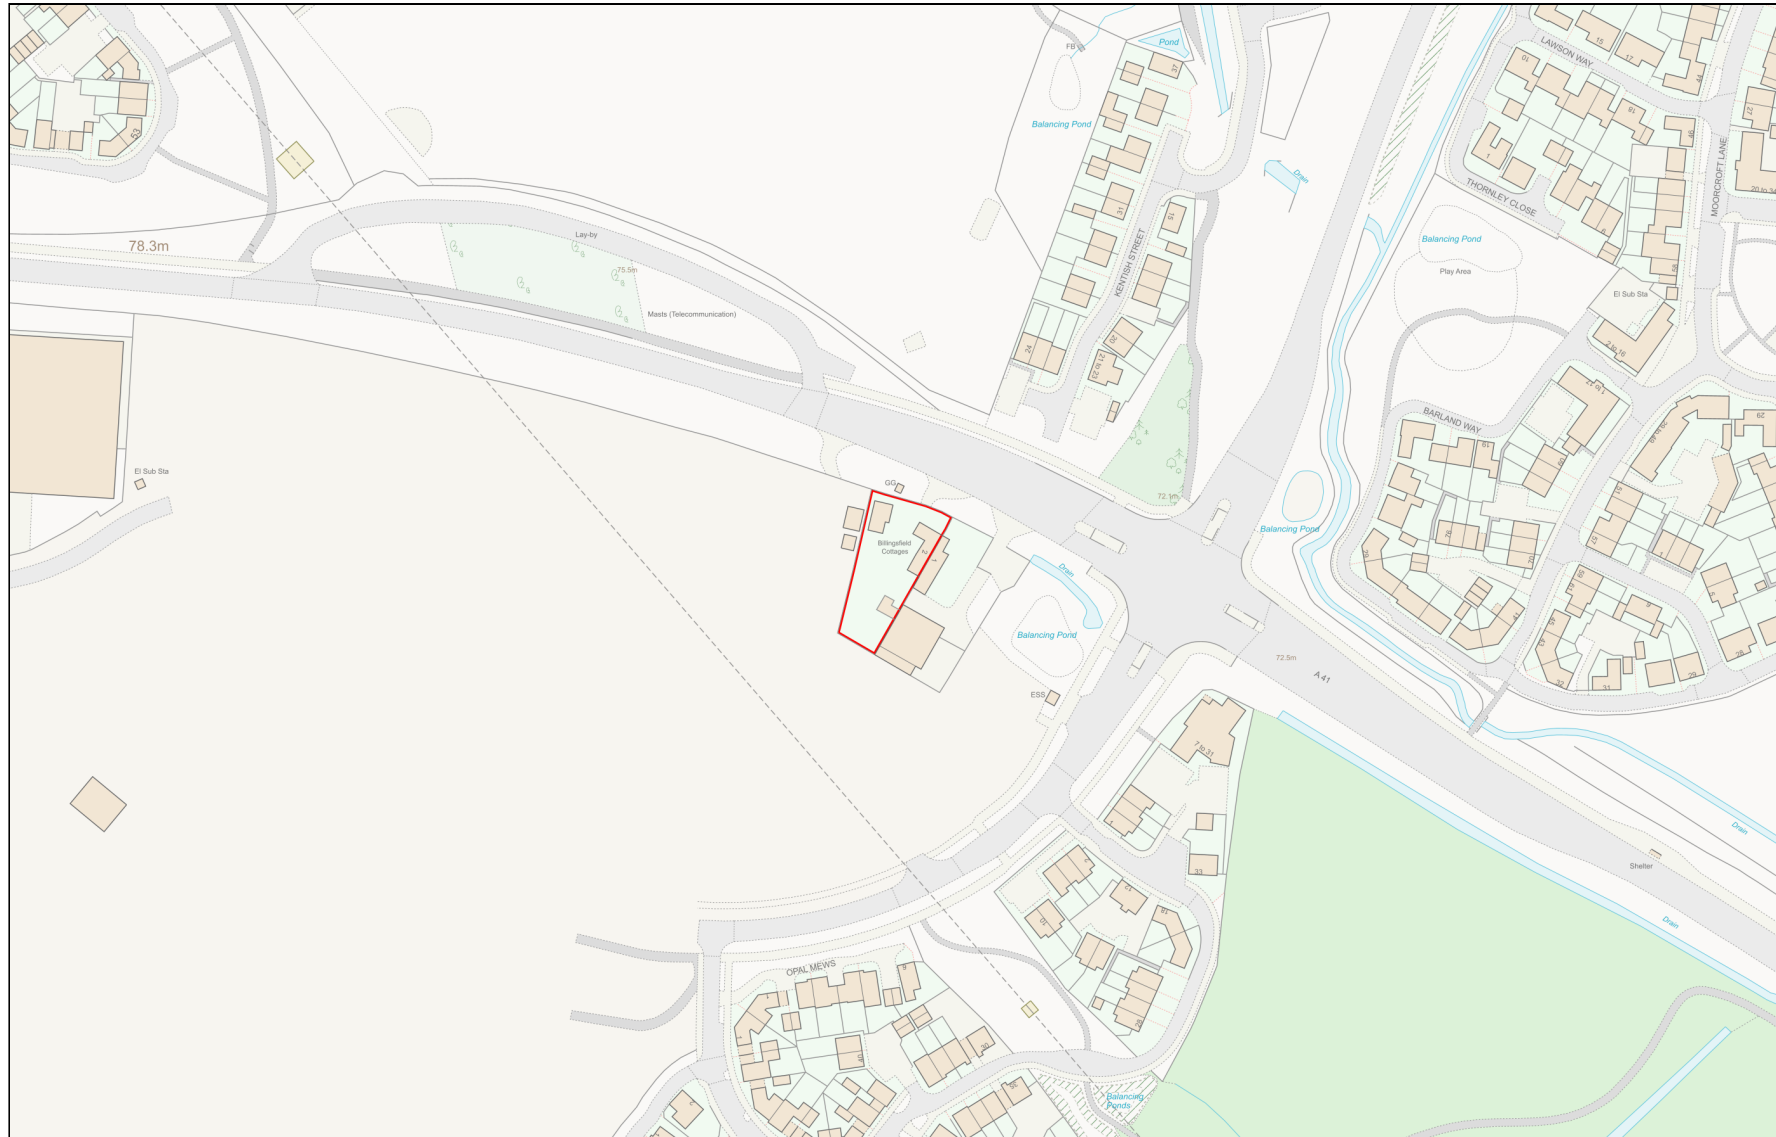

Location Plan

Site Address: 2, Billingsfield Cottages, Bicester Road, Quarrendon, HP18 0PS

Date Produced: 16-Apr-2024

Scale: 1:2500 @A4

Planning Portal Reference: PP-12985848v1