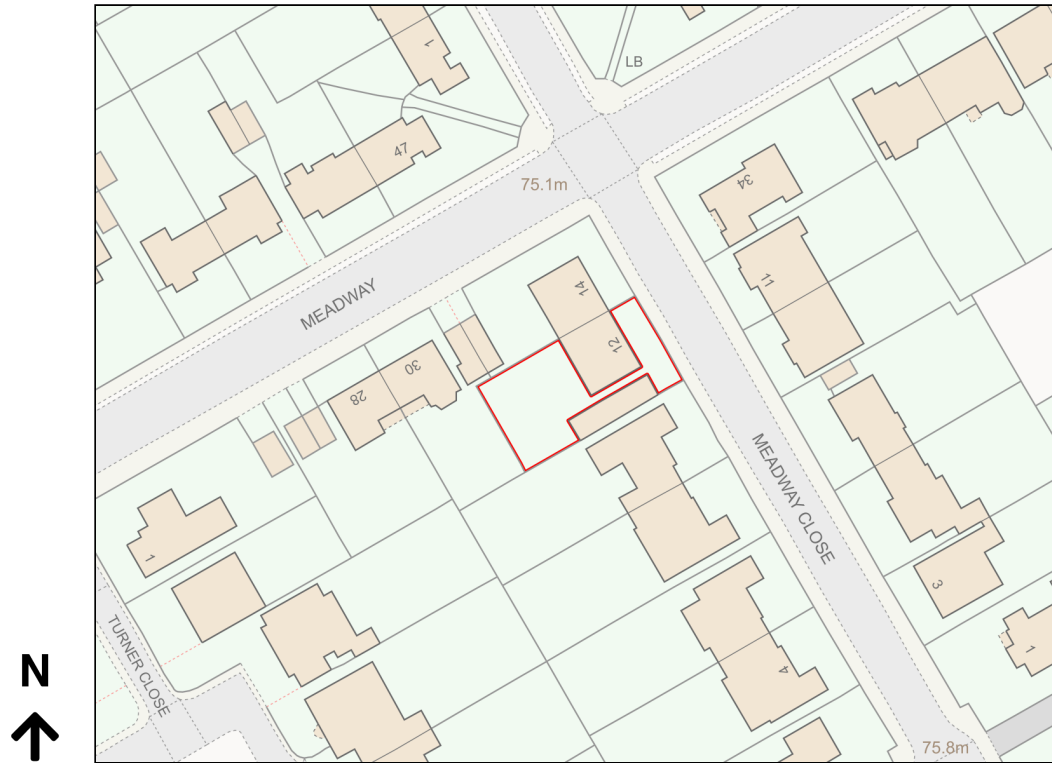

# Location Plan

Site Address: 12, Meadway Close, Golders Green, London, NW11 7BA

Date Produced: 17-Apr-2024

Scale: 1:1250 @A4

Planning Portal Reference: PP-12986597v1