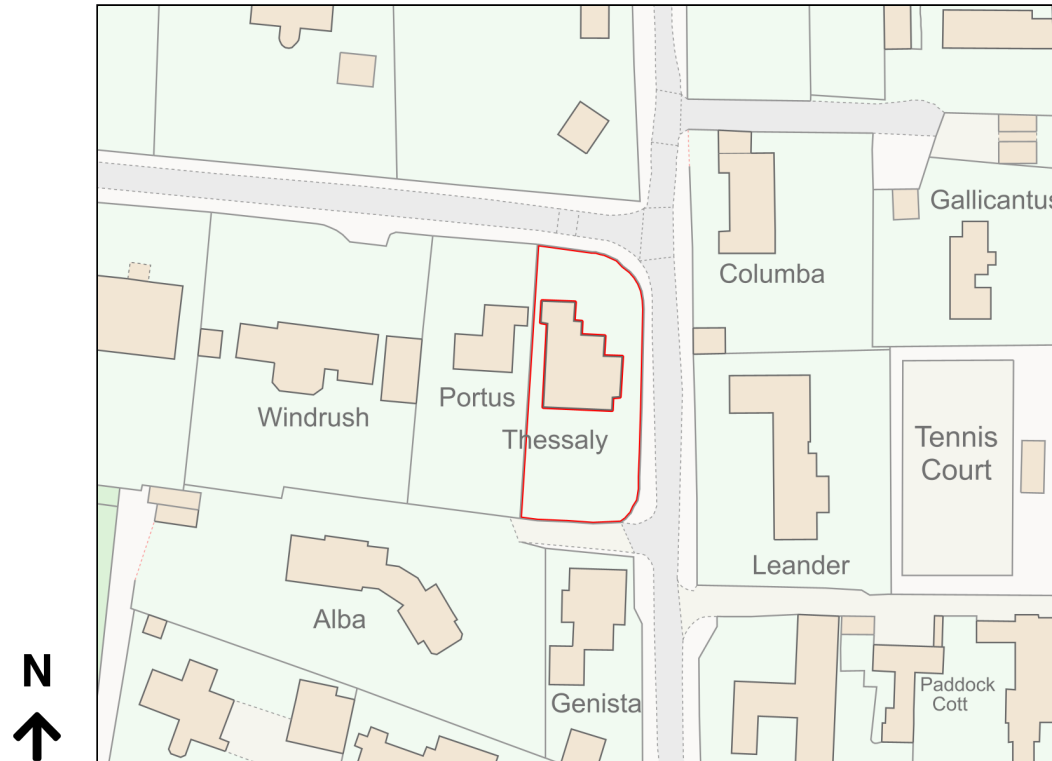

Location Plan

Site Address: Thessaly, Roman Landing, West Wittering, PO20 8AL

Date Produced: 22-Mar-2024

Scale: 1:1250 @A4

Planning Portal Reference: PP-12912160v1