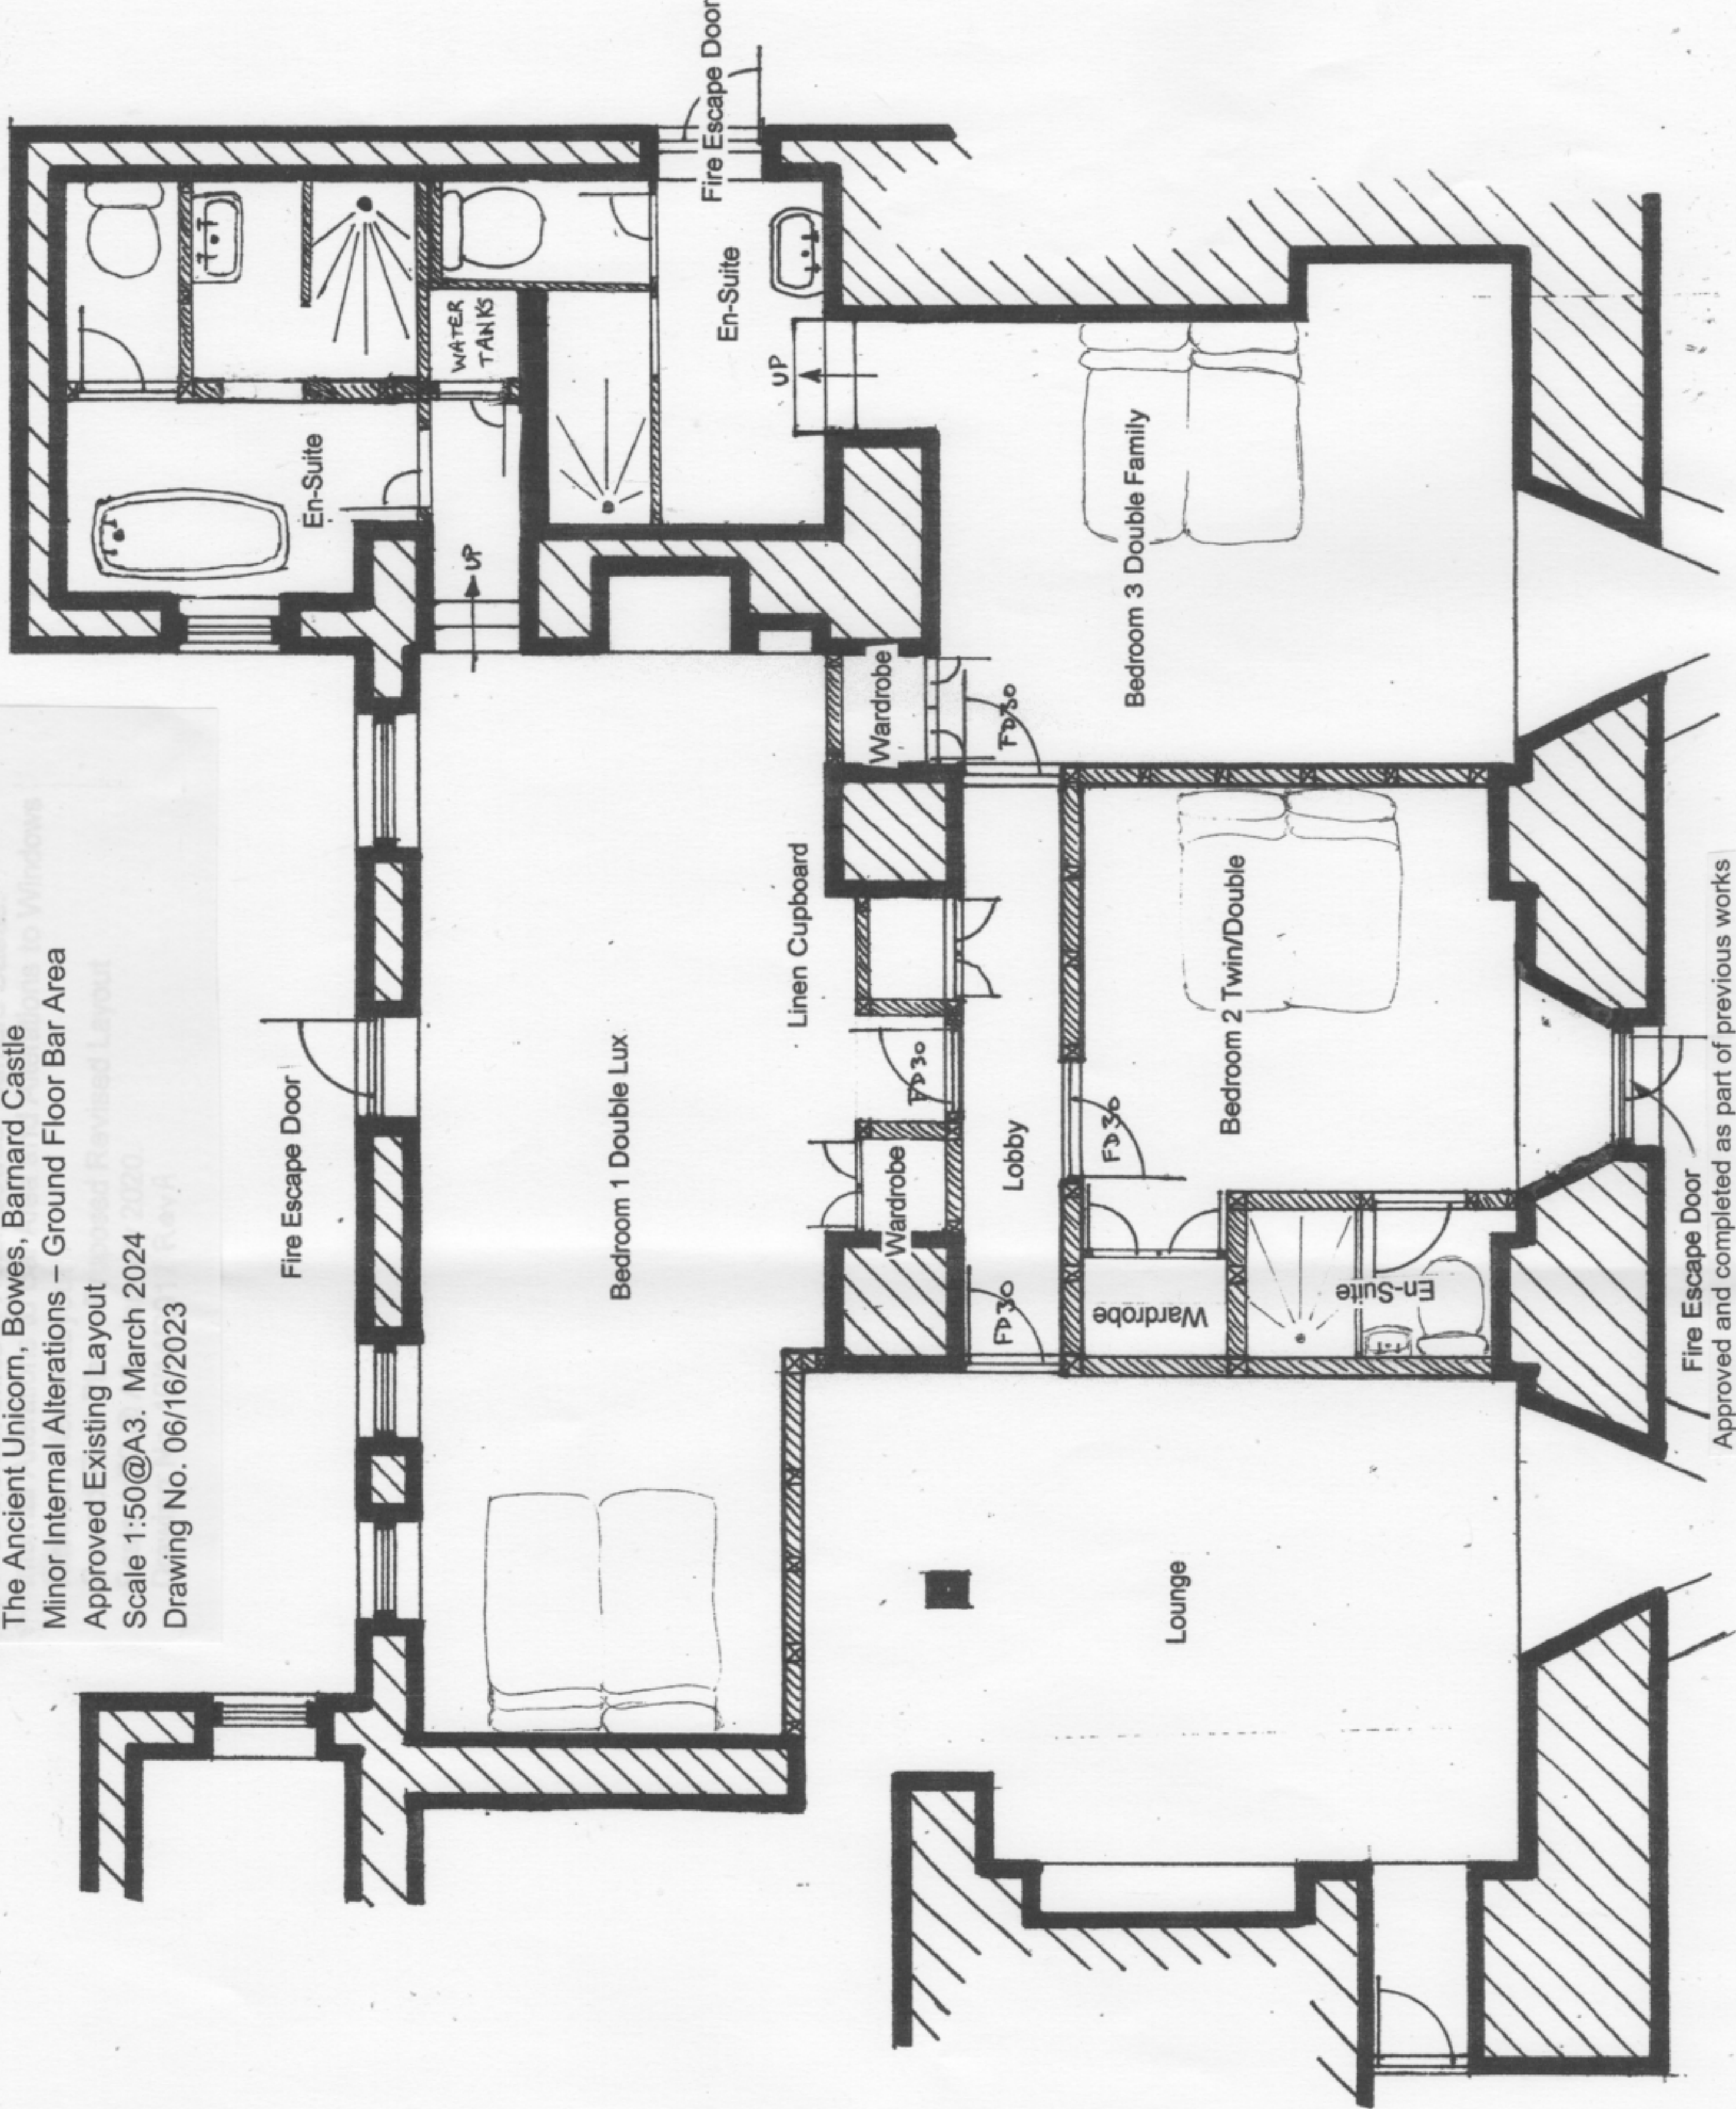

The Ancient Unicorn, Bowes, Barnard Castle  
Minor Internal Alterations – Ground Floor Bar Area  
Approved Existing Layout  
Scale 1:50@A3. March 2024  
Drawing No. 06/16/2023

Fire Escape Door  
Approved and completed as part of previous works