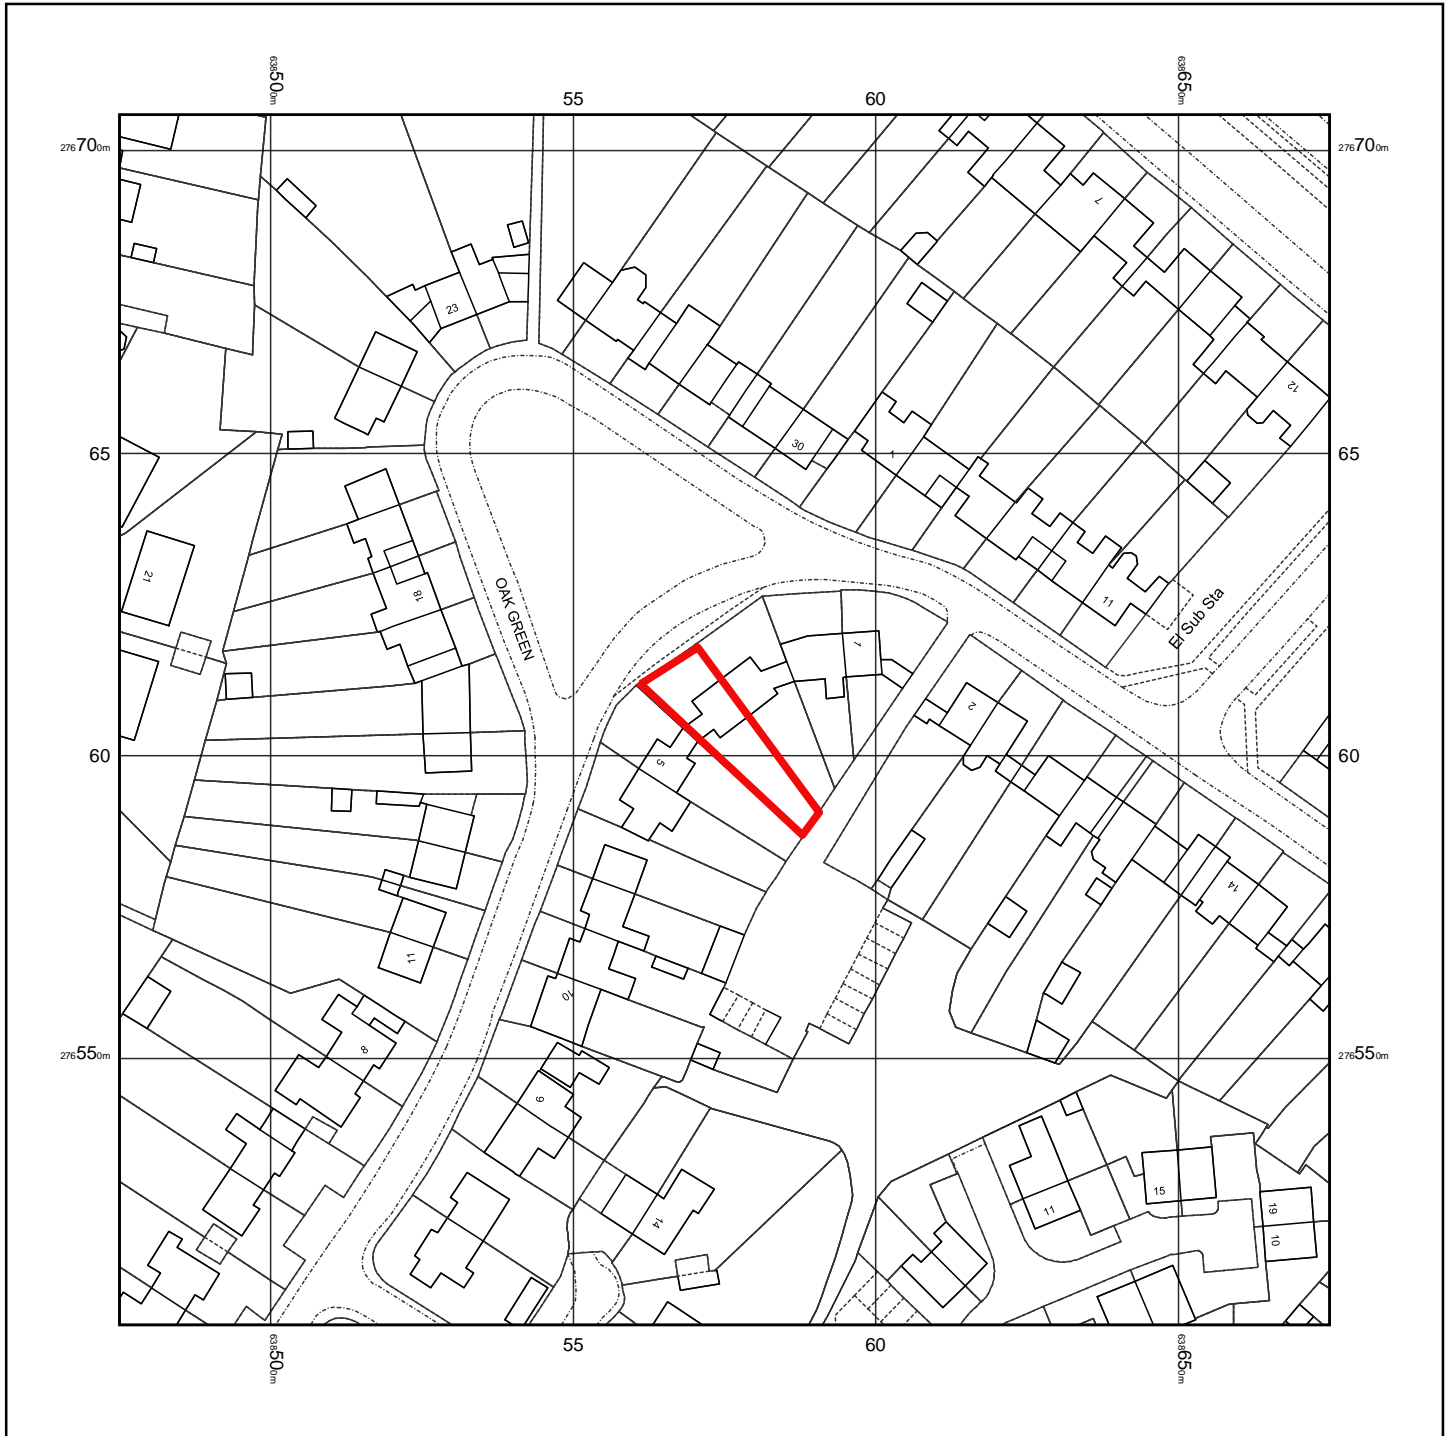

# 4, OAK GREEN, HALESWORTH, IP19 8EA

Supplied by: [www.ukmapcentre.com](http://www.ukmapcentre.com)

Serial No: 279199

Centre Coordinates: 638575,276606

Production Date: 31/01/2024 08:15:02

© Crown copyright and database rights 2024 Ordnance Survey 100048957. The representation of road, track or path is no evidence of a boundary or right of way. The representation of features as lines is no evidence of a property boundary.

0m      1cm = 12.5m      62.5m  
Scale 1:1250