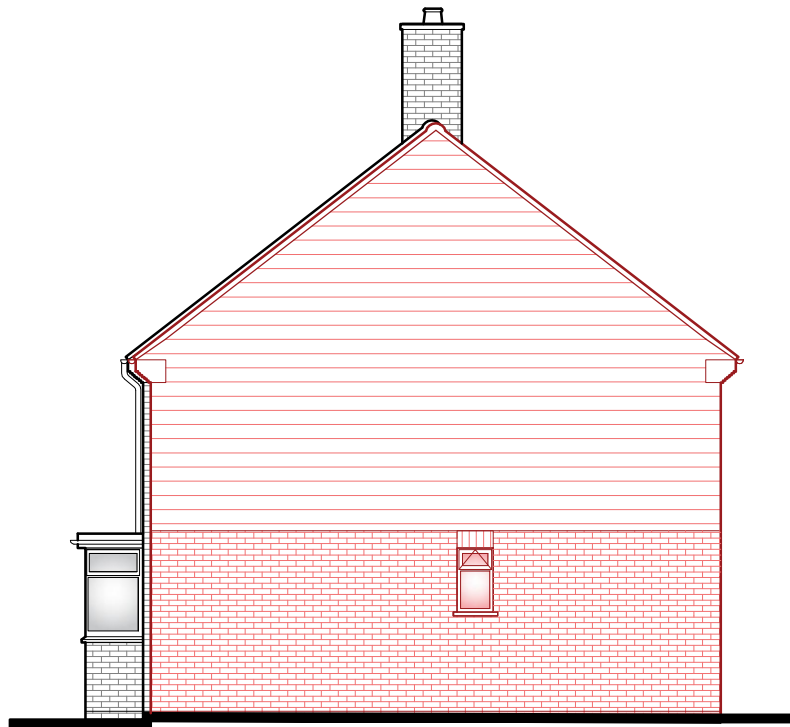

EXISTING SOUTH SIDE ELEVATION

PROPOSED SOUTH SIDE ELEVATION

metres

FOR PLANNING PURPOSES FROM A MEASURED SURVEY,
PLEASE CHECK ALL MEASUREMENTS ON SITE.

Alan Stannard Planning Agent

29 Consort Avenue, Rackheath, Norwich NR13 6FQ
Tel: 07788577867 Email: alanstannard@hotmail.com

Shaun Moughtin
4 Oak Green, Halesworth, Suffolk IP19 8EA

SCALE 1:100

AB 4 - 09.02.2024