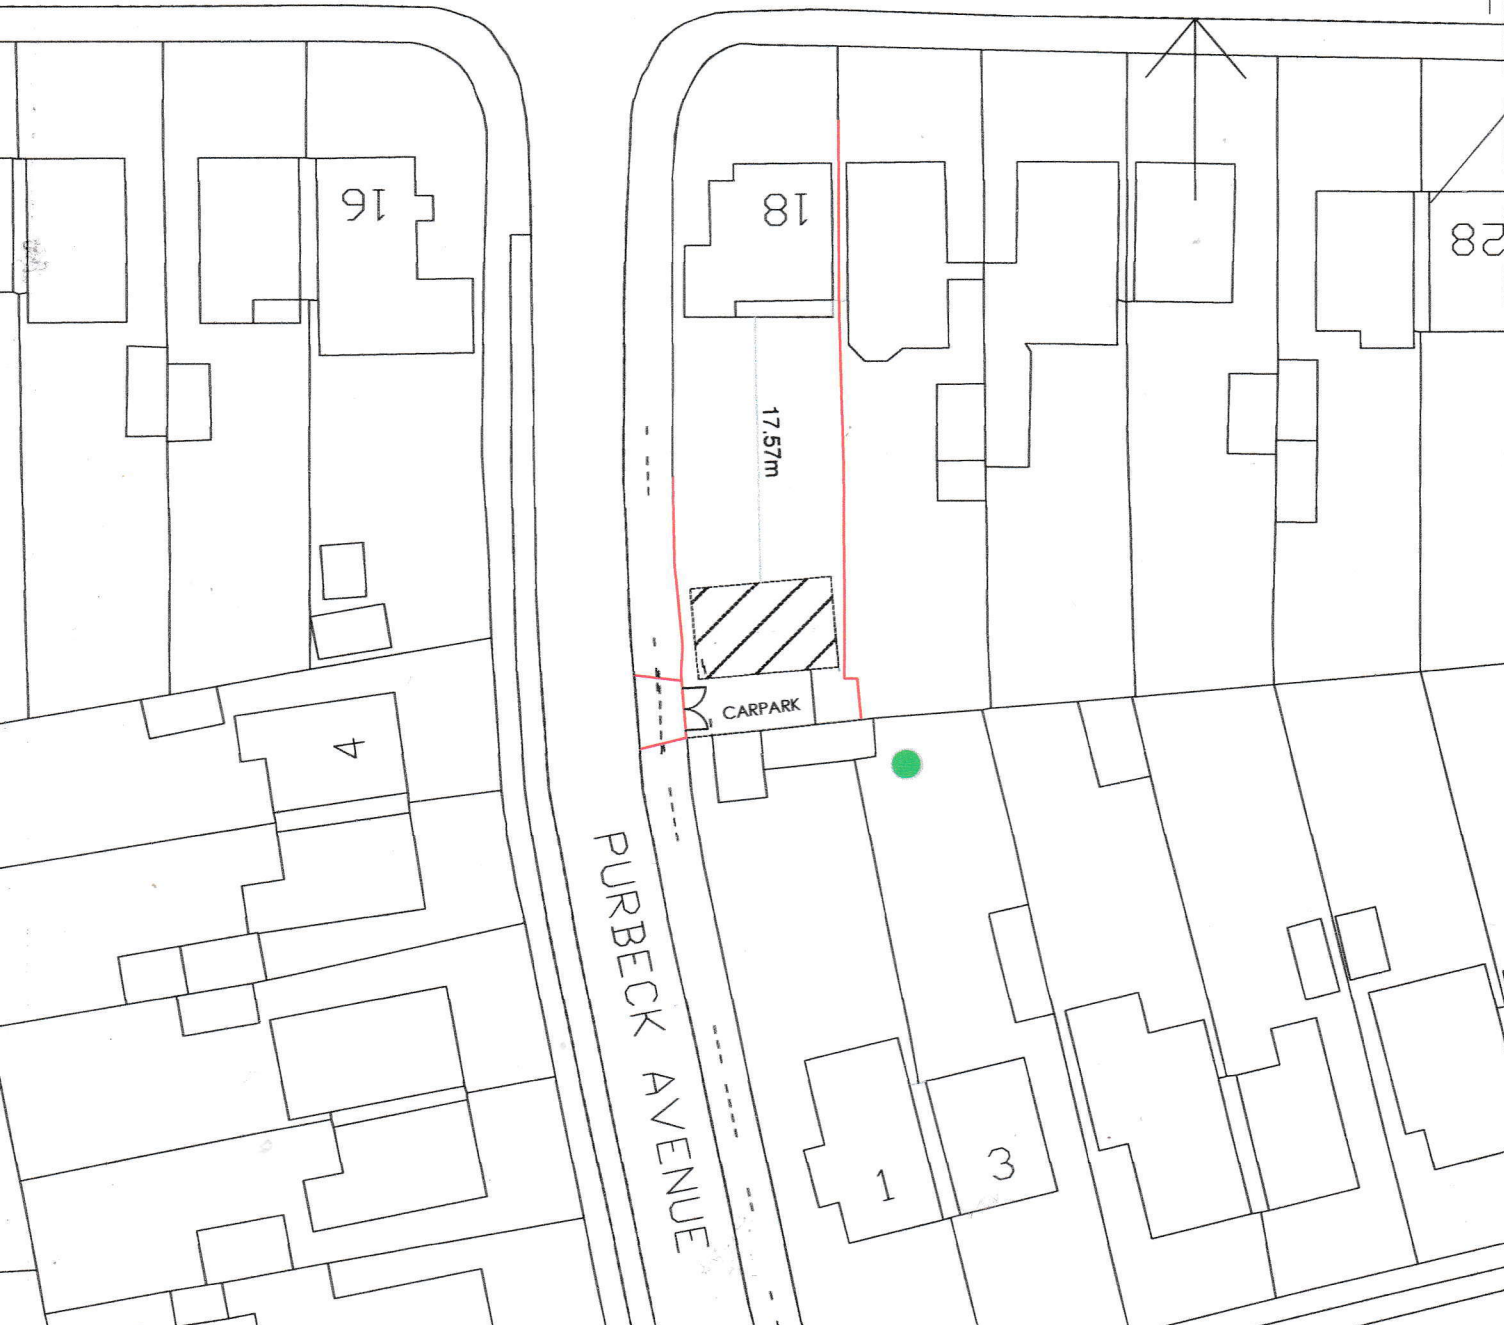

**18 Motspur Park New Malden
KT3 6PL**

MOTSPUR PARK N

Scale: 1:500

HOLLINGT