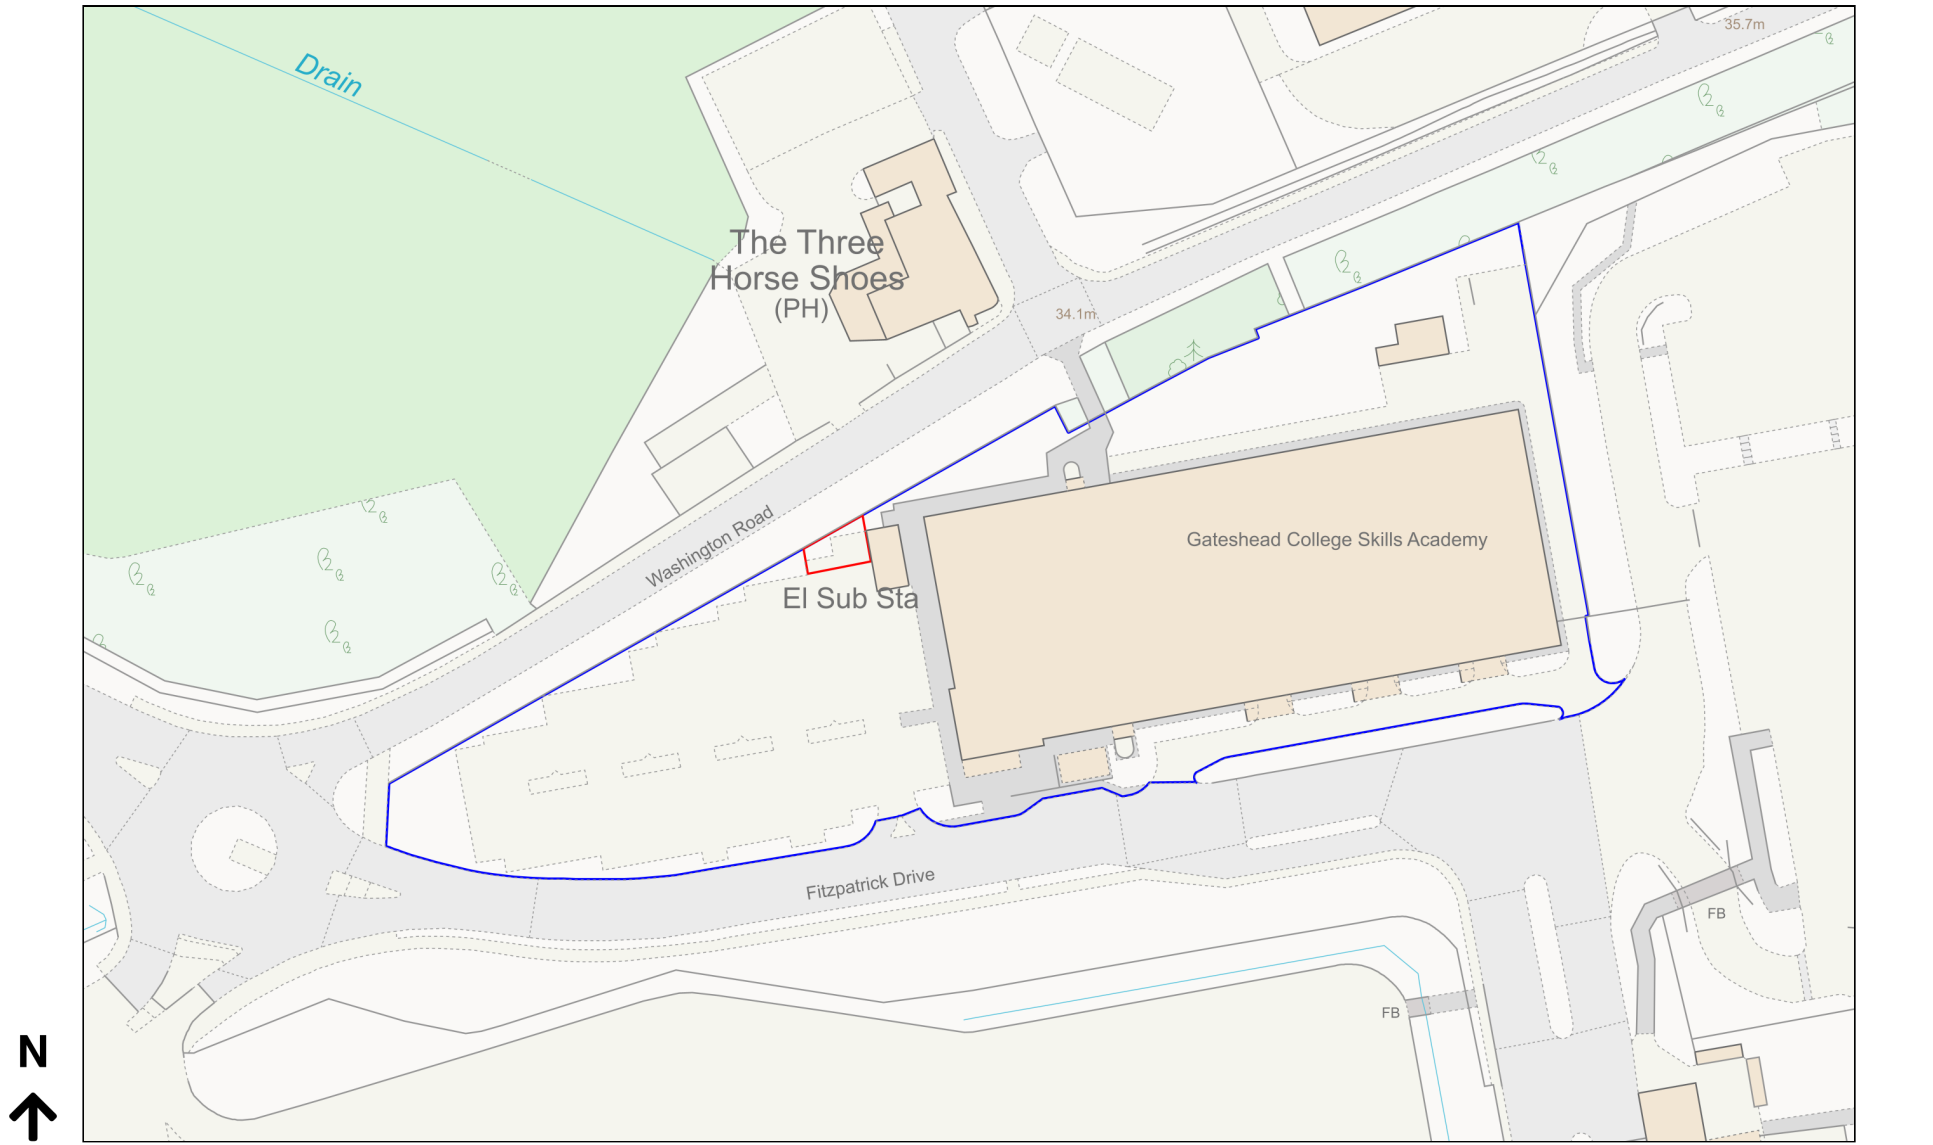

# Location Plan

Site Address: Gateshead Skills Academy, Gateshead College, Washington Road, Usworth, Sunderland, SR5 3HE

Date Produced: 20-Mar-2024

Scale: 1:1250 @A4

Planning Portal Reference: PP-12909017v1