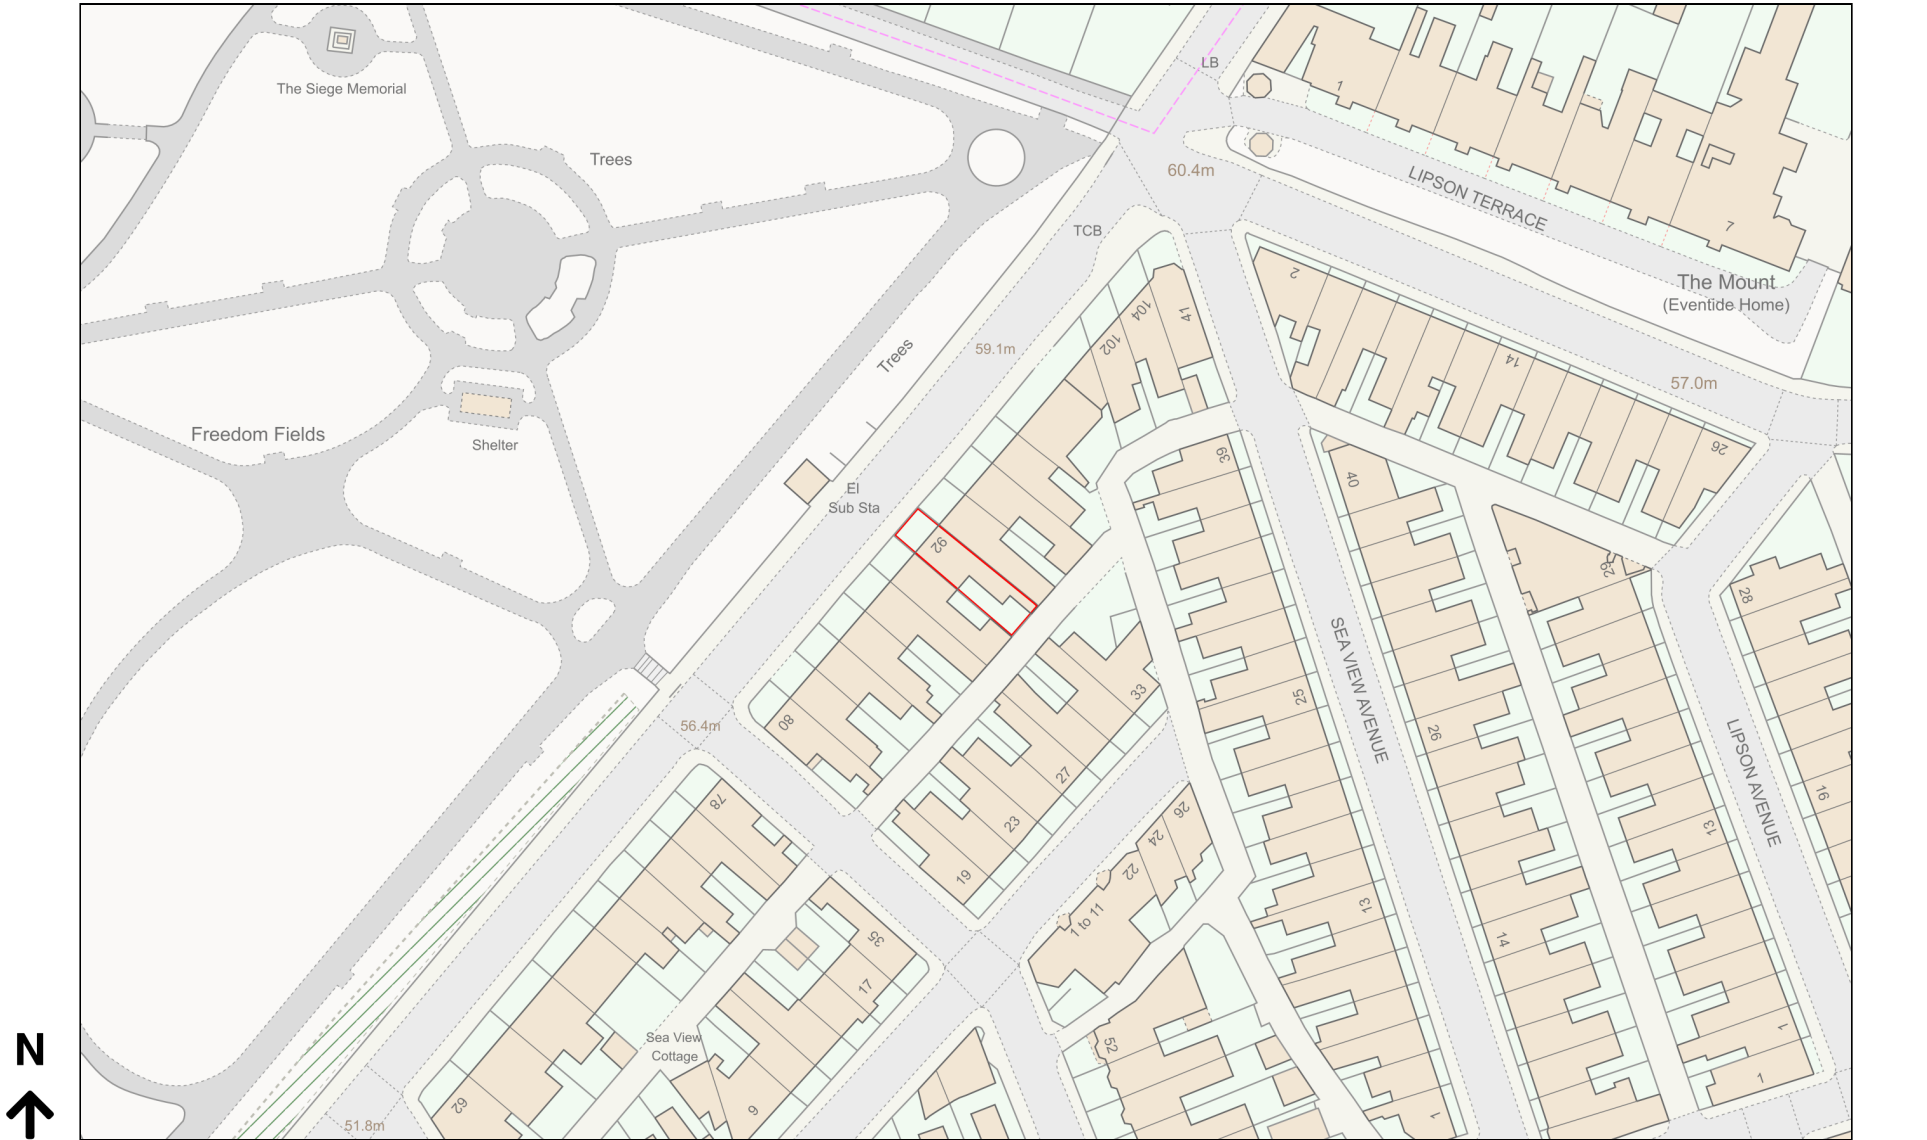

Location Plan

Site Address: 92, Lipson Road, Plymouth, PL4 8RJ

Date Produced: 17-Apr-2024

Scale: 1:1250 @A4

Planning Portal Reference: PP-12985578v1