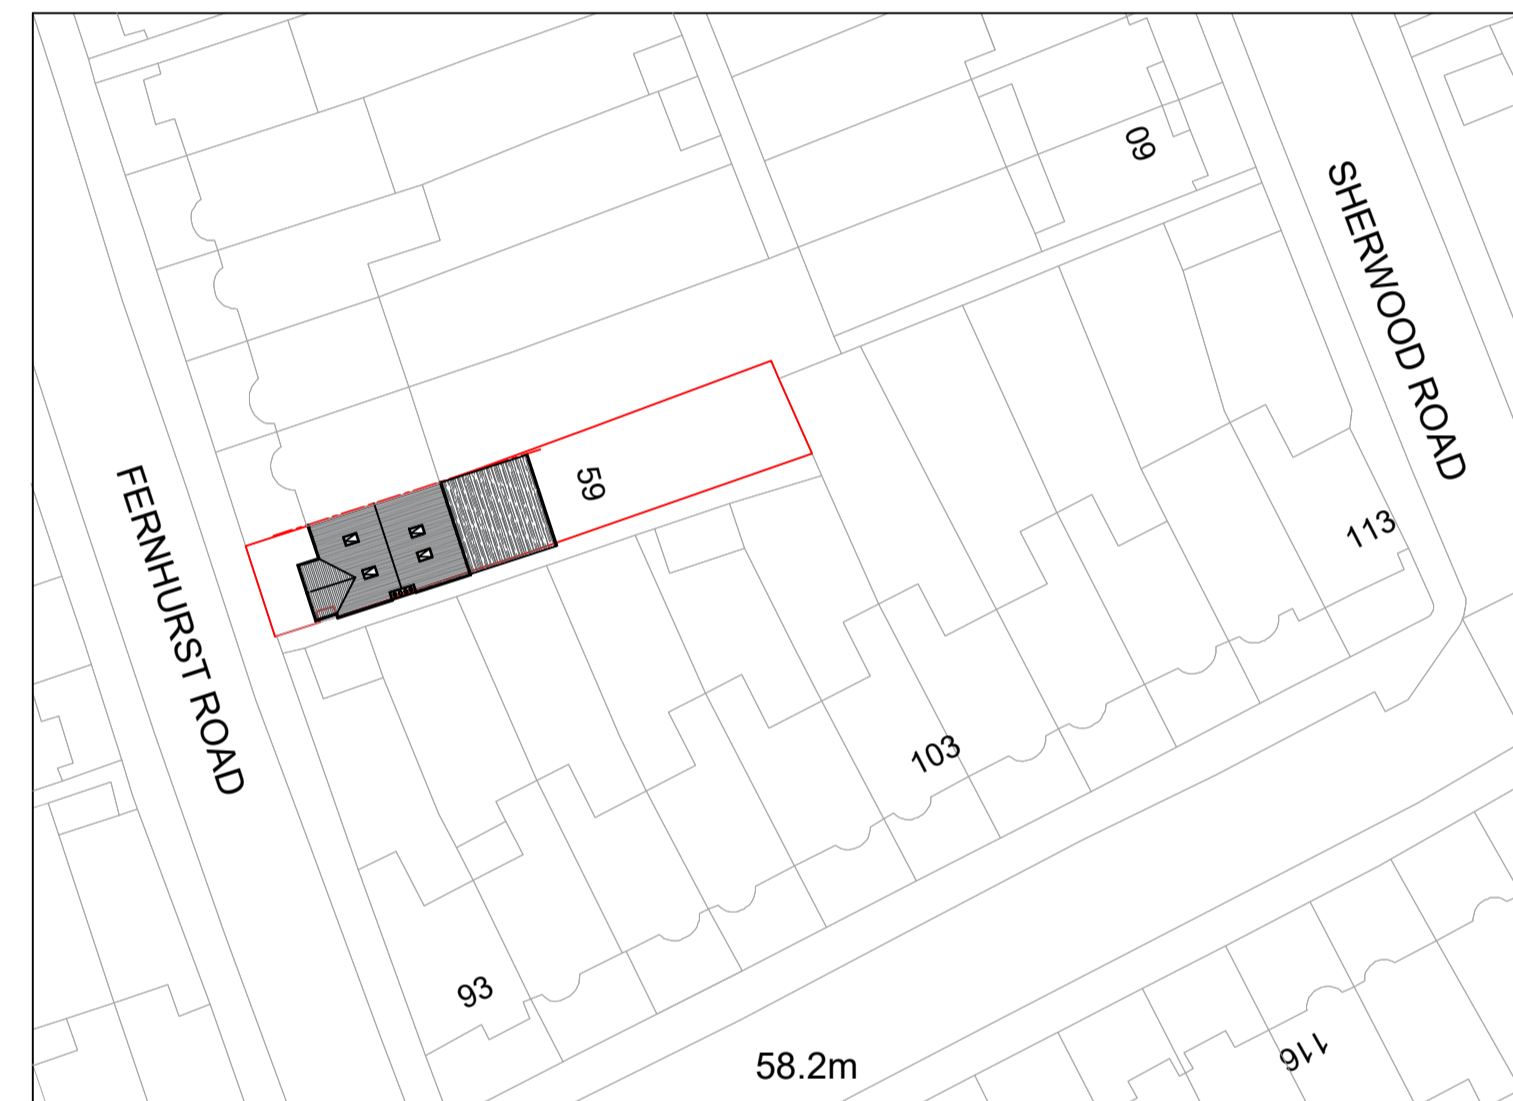

LOCATION PLAN
SCALE 1:1250

PROPOSED BLOCK PLAN
SCALE 1:500

Description:	
Location Plan and Proposed Block Plan	
Address: 59 Fernhurst Road, Croydon CR0 7DJ	
Drawn By: IBP08	Checked By: IBP01
DWG No.: UDS-2404-0142-03	Rev: 0
Scale & Paper Size: 1:500@ A1, 1:1250@A1	Apr 2024
 UNI Design Studio <small>This drawing is copyrighted to UNI Design Studio and may not be reproduced or copied, in whole or in part, without express permission. The contractor/builder is required to use only the figured dimensions provided, checking them on-site before commencing any works.</small>	
<small>+44 07859214065 info.unidesignstudio@gmail.com</small>	